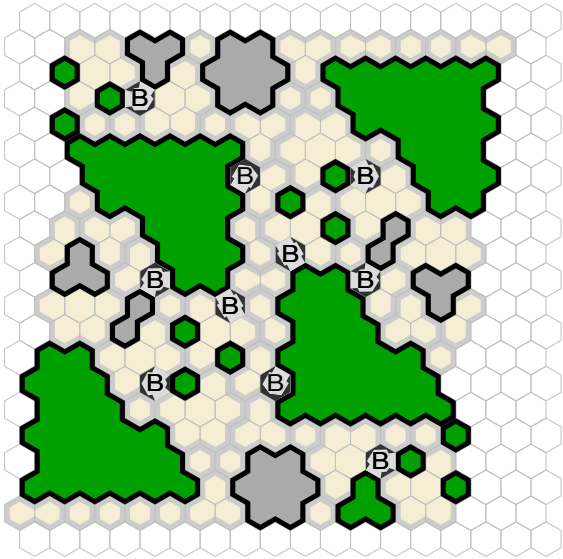

# Shattered Plains

Author : Dignan

Level : 1

Level : 4

Level : 2

Level : 5

Level : 3

Level : 6

Start

Number of player : 2

Size : 75.79x82.37 cm

A map for two armies (or teams) of 400-700 points. Use 24 hex start zone for 2 player games and 28 hex start zone (shown) for team games.

The glyphs of Brandar are treasure glyphs.