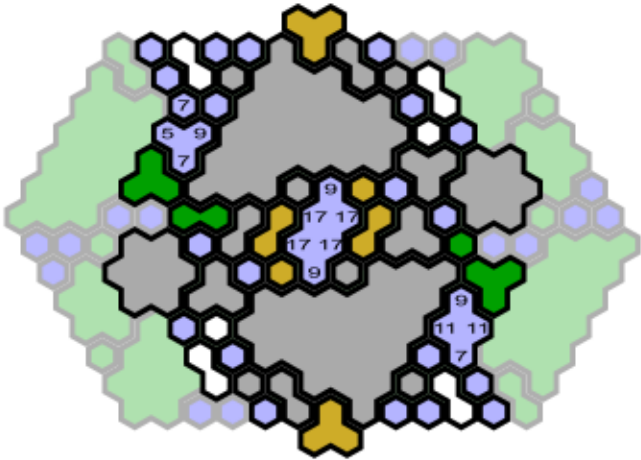

Yngvild Pass

By Sheep

Level : 1

Level : 3

Level : 2

Start

Number of player : 2

Size : 34.09x24.73 inch

This map requires 1 RotV and 1 TT.

The map uses two Power Glyphs and two optional Treasure Glyphs.