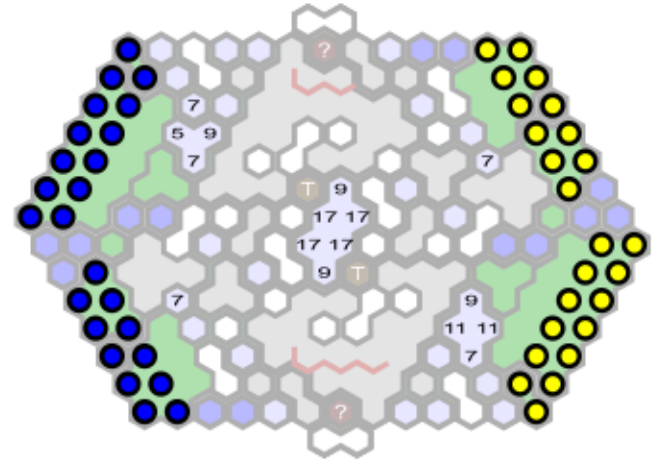

Yngvild Pass

By Sheep

Level : 1

Level : 3

Level : 2

Start

Number of player : 2

Size : 34.09x24.73 inch

This map requires 1 RotV and 1 TT.

The map uses two Power Glyphs and two optional Treasure Glyphs.