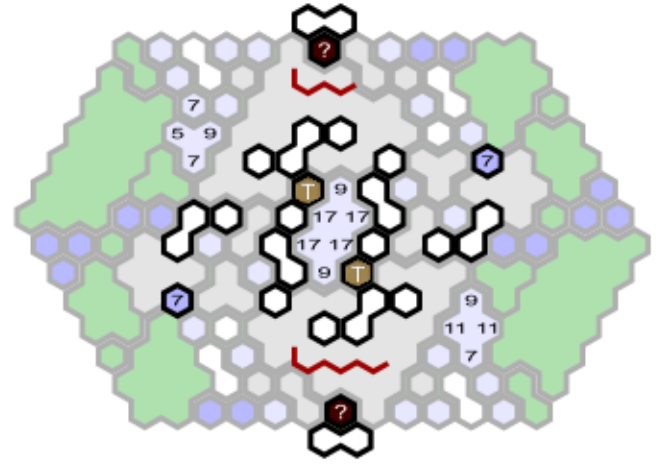

Yngvild Pass

By Sheep

Level : 1

Level : 3

Level : 2

Start

Number of player : 2

Size : 34.09x24.73 inch

This map requires 1 RotV and 1 TT.

The map uses two Power Glyphs and two optional Treasure Glyphs.