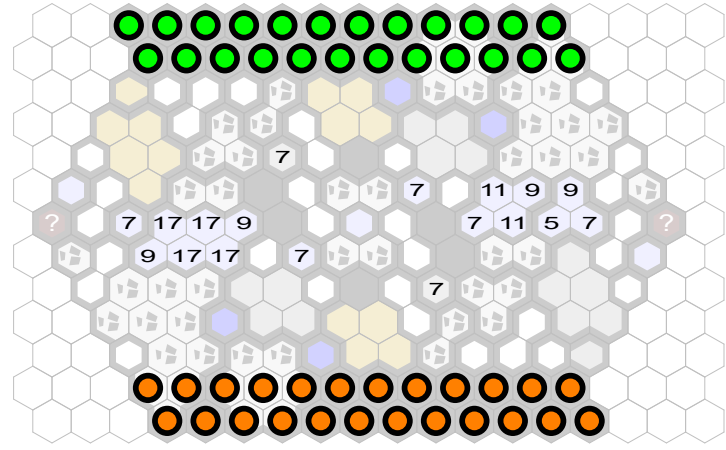

Wyrmspine Gate

Author : All Your Pie

Level : 1

Start

Level : 2

Level : 3

Number of player : 2

Size : 75.79x51.48 cm

2 random glyphs. The 3-hex and one of the 1-hex rock outcroppings are used as shadow tiles for this battlefield.