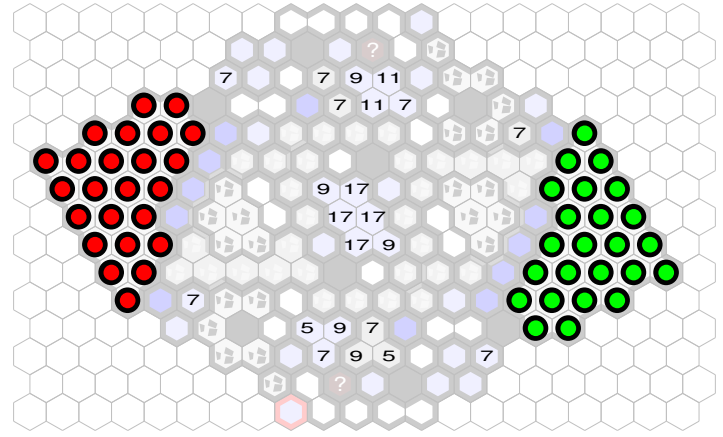

# Underground Iceways

Author : Mmirg

Level : 1

Start

Level : 2

Level : 3

Number of player :

Size : 20.00x14.00 hex

Deep underground there are icy cavernous underground highways fortified by the dwarves in times long past. Today, on one of these iceways, your army finds itself face to face with a daunting opposing force.

Requires: BftU, TT, FotA