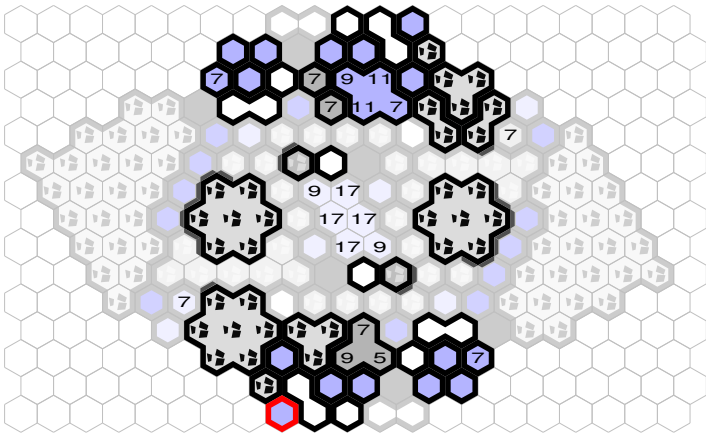

# Underground Iceways

Author : Mmirg

Level : 1

Start

Level : 2

Level : 3

Number of player :

Size : 20.00x14.00 hex

Deep underground there are icy cavernous underground highways fortified by the dwarves in times long past. Today, on one of these iceways, your army finds itself face to face with a daunting opposing force.