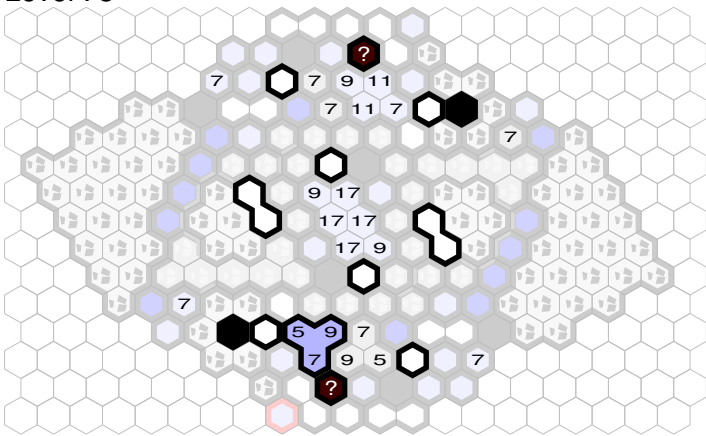

# Underground Iceways

Author : Mmirg

Level : 1

Start

Level : 2

Level : 3

Number of player :

Size : 20.00x14.00 hex

Deep underground there are icy cavernous underground highways fortified by the dwarves in times long past. Today, on one of these iceways, your army finds itself face to face with a daunting opposing force.

Requires: BftU, TT, FotA