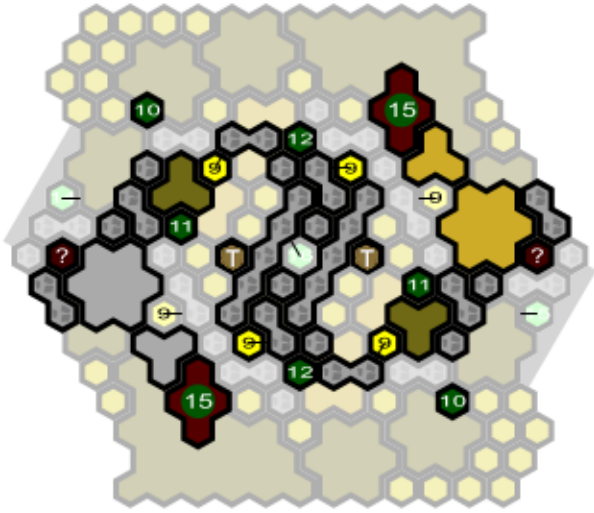

TROLLSFORD ROAD

BY SHEEP

Level : 1

Level : 3

Level : 2

Start

Number of player : 2

Size : 31.47x26.24 inch

A competitive map requiring 1 SotM, 2 RttFF, and 1 TJ.

The map uses two Power Glyphs and and two optional Treasure Glyphs.

The Hive base is used as Swamp Water without the Hive.