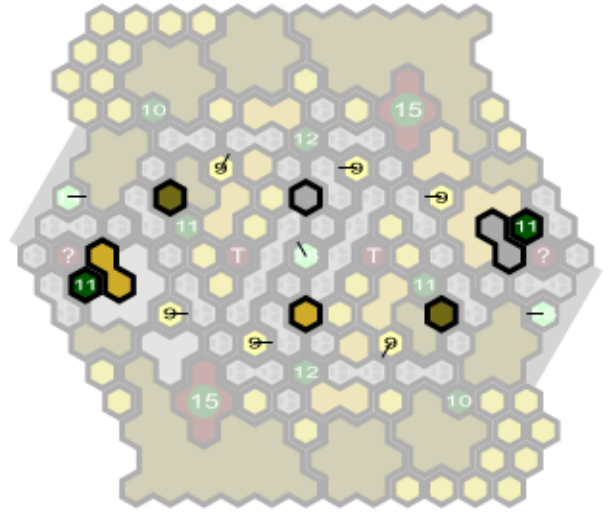

TROLLSFORD ROAD

BY SHEEP

Level : 1

Level : 3

Level : 2

Start

Number of player : 2

Size : 31.47x26.24 inch

A competitive map requiring 1 SotM, 2 RttFF, and 1 TJ.

The map uses two Power Glyphs and and two optional Treasure Glyphs.

The Hive base is used as Swamp Water without the Hive.