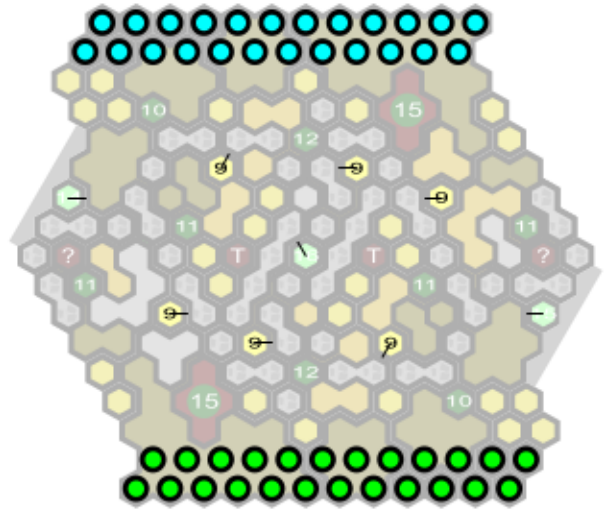

TROLLSFORD ROAD

BY SHEEP

Level : 1

Level : 3

Level : 2

Start

Number of player : 2

Size : 31.47x26.24 inch

A competitive map requiring 1 SotM, 2 RttFF, and 1 TJ.

The map uses two Power Glyphs and and two optional Treasure Glyphs.

The Hive base is used as Swamp Water without the Hive.