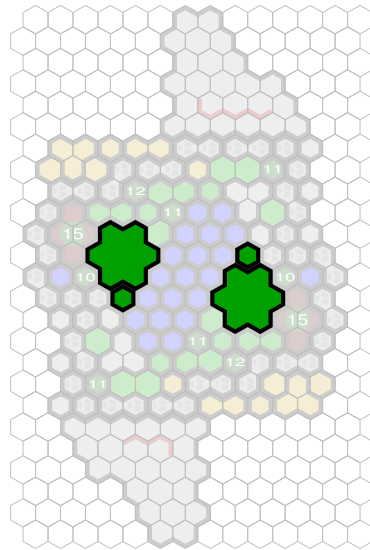

Thilkian Campsite

Author : Soul Shackle

Level : 1

Level : 4

Level : 2

Level : 5

Level : 3

Level : 6

Level : 7

Start

Number of player : 2-4

Size : 13.00x24.00 hex