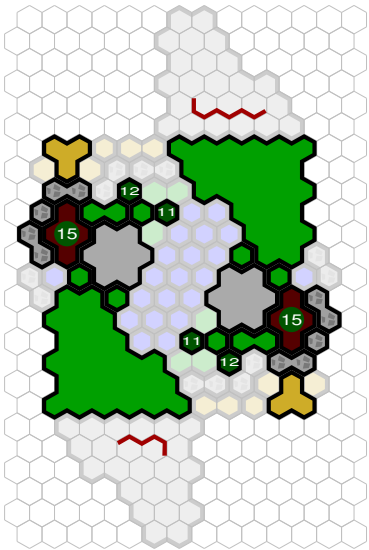

Thilkian Campsite

Author : Soul Shackle

Level : 1

Level : 4

Level : 2

Level : 5

Level : 3

Level : 6

Level : 7

Start

Number of player : 2-4

Size : 13.00x24.00 hex