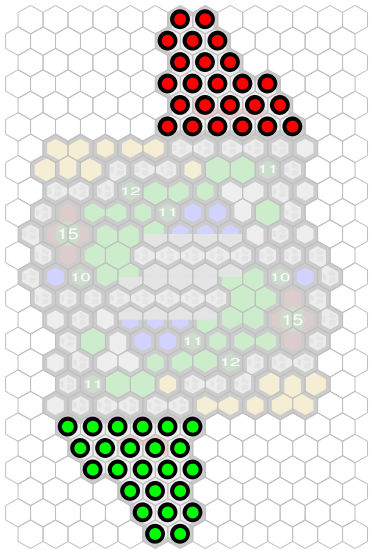

Thilkian Campsite

Author : Soul Shackle

Level : 1

Level : 4

Level : 2

Level : 5

Level : 3

Level : 6

Level : 7

Start

Number of player : 2-4

Size : 13.00x24.00 hex