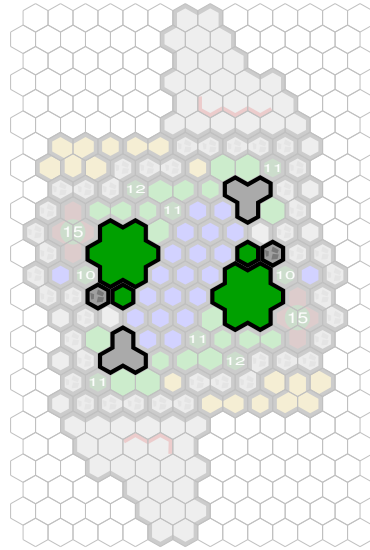

Thilkian Campsite

Author : Soul Shackle

Level : 1

Level : 4

Level : 2

Level : 5

Level : 3

Level : 6

Level : 7

Start

Number of player : 2-4

Size : 13.00x24.00 hex