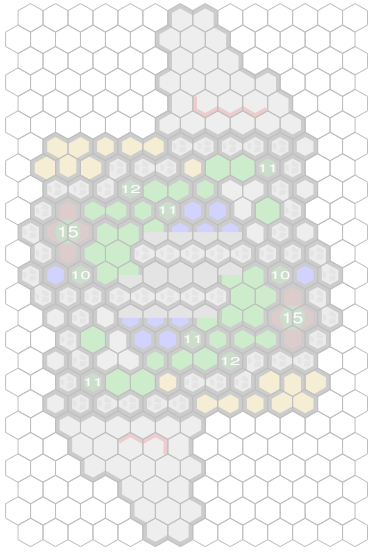

Thilkian Campsite

Author : Soul Shackle

Level : 1

Level : 4

Level : 2

Level : 5

Level : 3

Level : 6

Level : 7

Start

Number of player : 2-4

Size : 13.00x24.00 hex