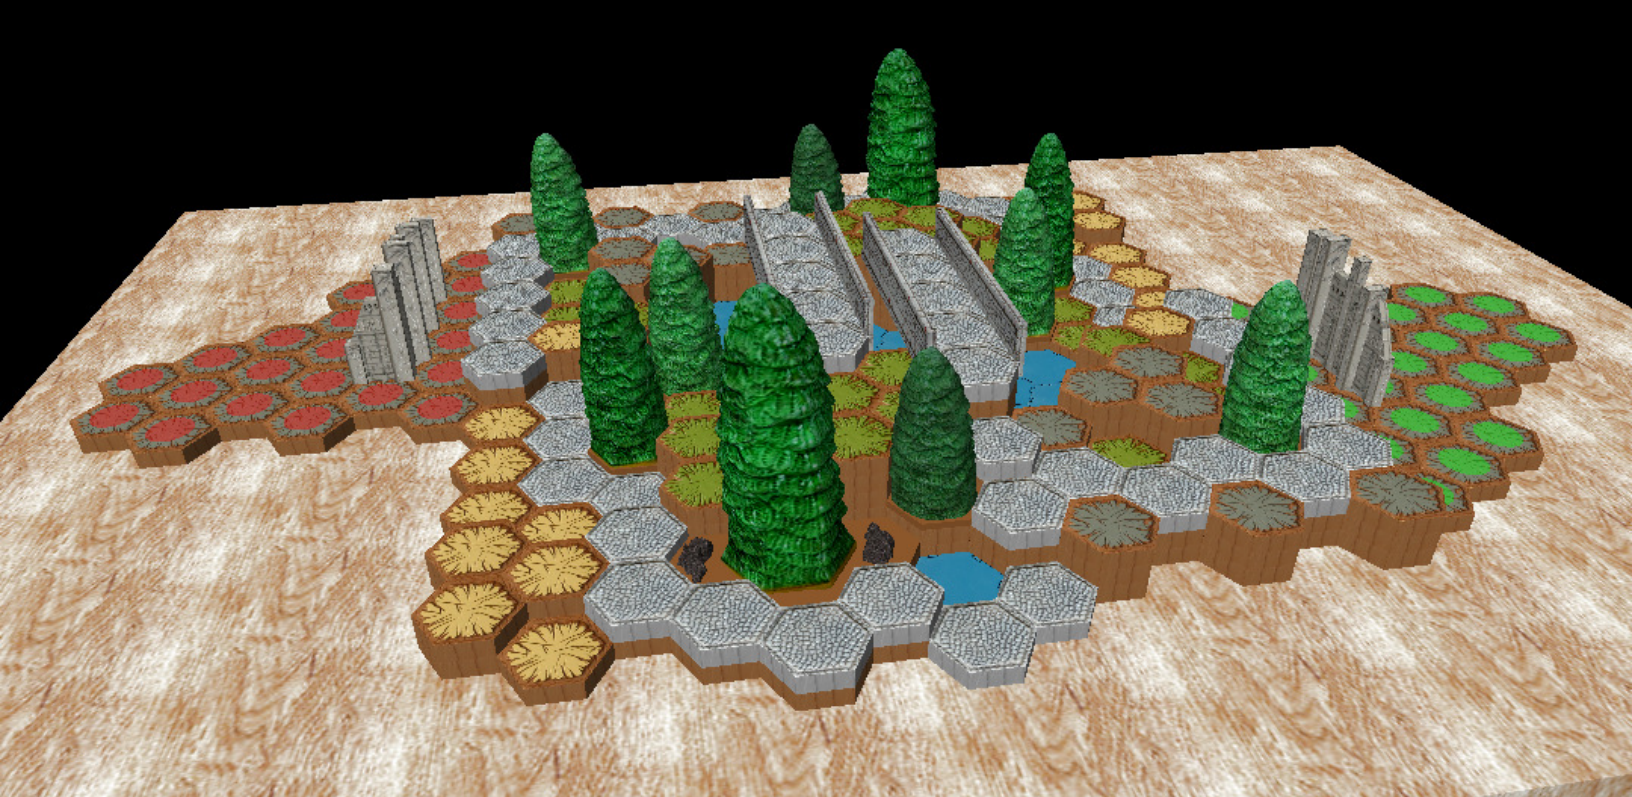

Thilkian Campsite

Author : Soul Shackle

Level : 1

Level : 4

Level : 2

Level : 5

Level : 3

Level : 6

Level : 7

Start

Number of player : 2-4

Size : 13.00x24.00 hex