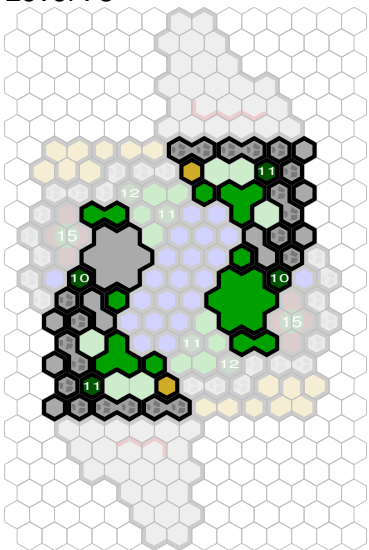

Thilkian Campsite

Author : Soul Shackle

Level : 1

Level : 4

Level : 2

Level : 5

Level : 3

Level : 6

Level : 7

Start

Number of player : 2-4

Size : 13.00x24.00 hex