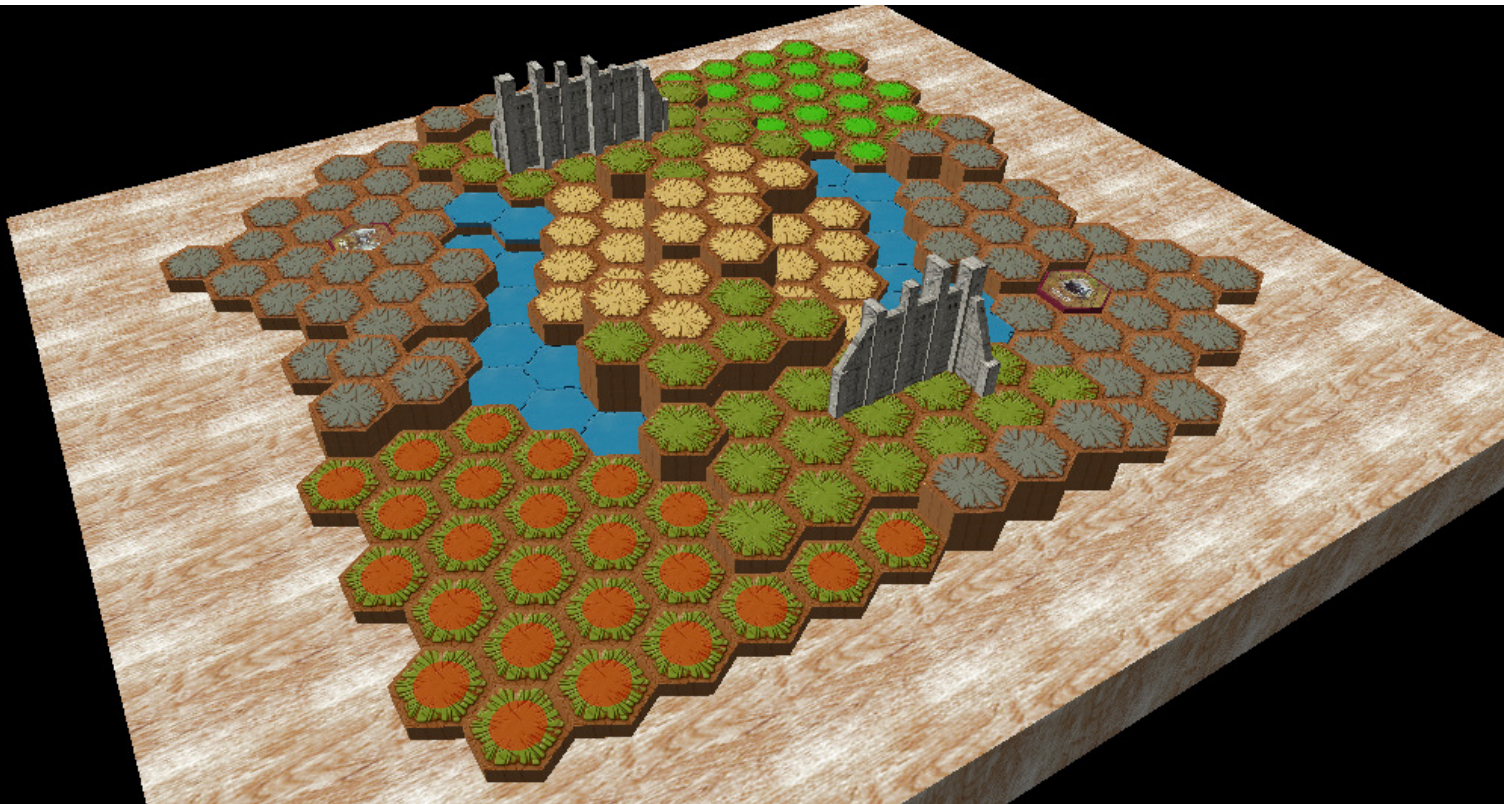

# The Dunes

Author : Soul Shackle

Level : 1

Level : 4

Level : 2

Level : 5

Level : 3

Level : 6

Start

Number of player : 2-4

Size : 15.00x14.00 hex