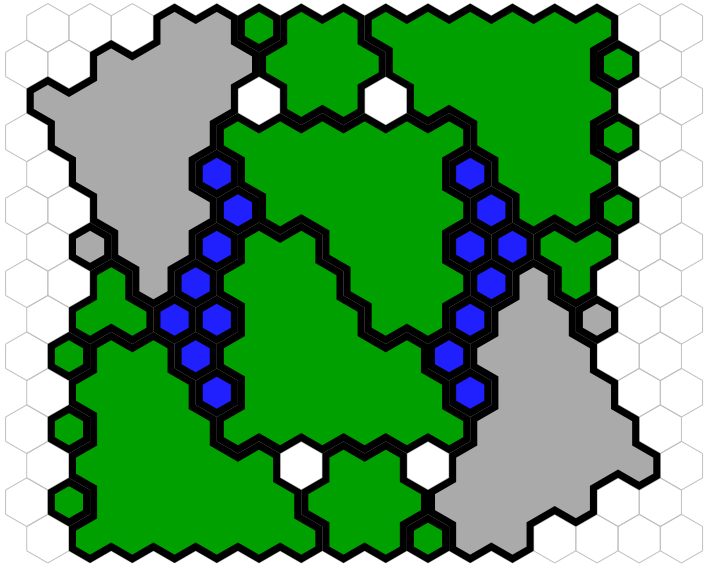

# The Dunes

Author : Soul Shackle

Level : 1

Level : 4

Level : 2

Level : 5

Level : 3

Level : 6

Start

Number of player : 2-4

Size : 15.00x14.00 hex