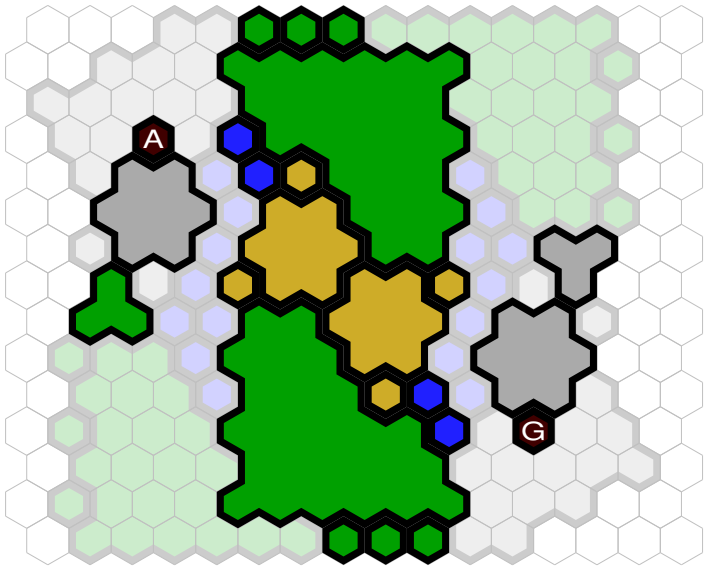

# The Dunes

Author : Soul Shackle

Level : 1

Level : 4

Level : 2

Level : 5

Level : 3

Level : 6

Start

Number of player : 2-4

Size : 15.00x14.00 hex