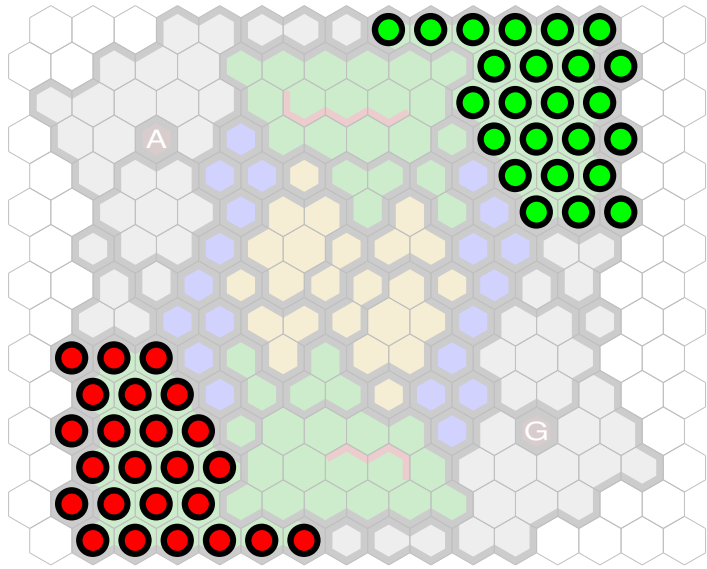

# The Dunes

Author : Soul Shackle

Level : 1

Level : 4

Level : 2

Level : 5

Level : 3

Level : 6

Start

Number of player : 2-4

Size : 15.00x14.00 hex