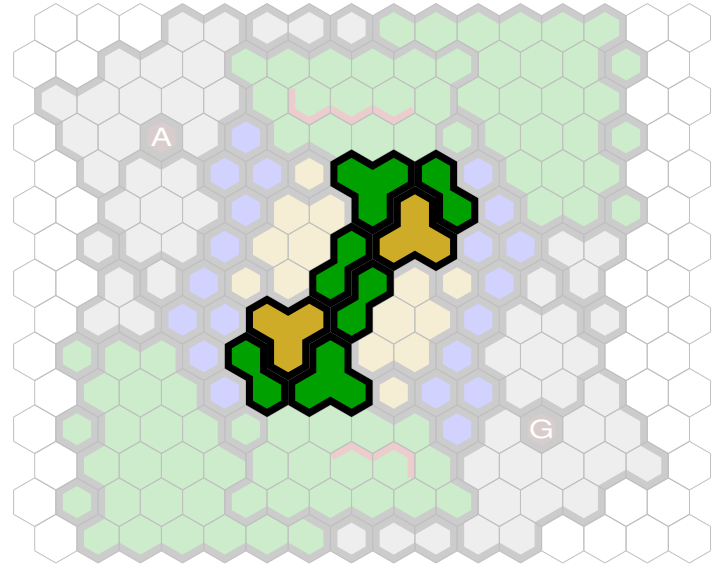

# The Dunes

Author : Soul Shackle

Level : 1

Level : 4

Level : 2

Level : 5

Level : 3

Level : 6

Start

Number of player : 2-4

Size : 15.00x14.00 hex