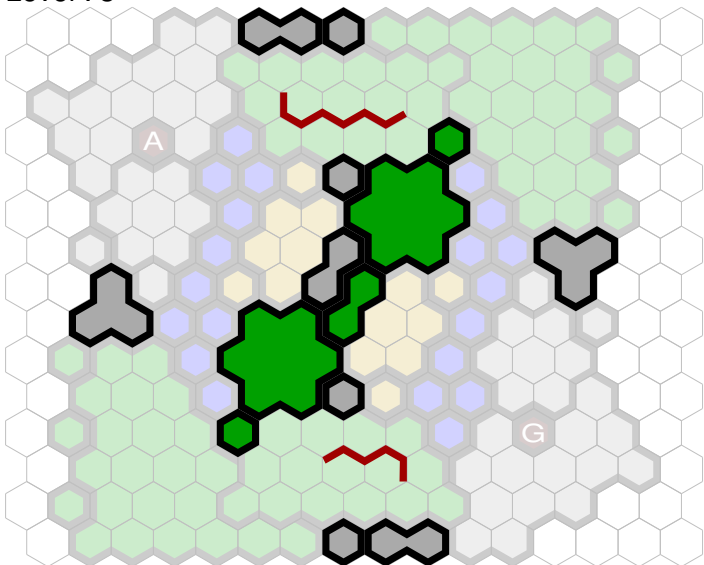

# The Dunes

Author : Soul Shackle

Level : 1

Level : 4

Level : 2

Level : 5

Level : 3

Level : 6

Start

Number of player : 2-4

Size : 15.00x14.00 hex