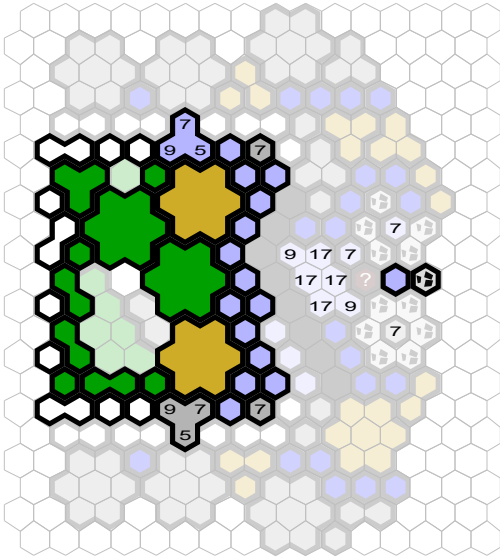

Thaw

Author : capsocrates

Level : 1

Level : 4

Level : 2

Level : 5

Level : 3

Level : 6

Level : 7

Start

Number of player : 2

Size : 24.48x32.30 inch

A map for two armies of 400-600 points
Uses 1xRotV, 1xBftU, 1xTT