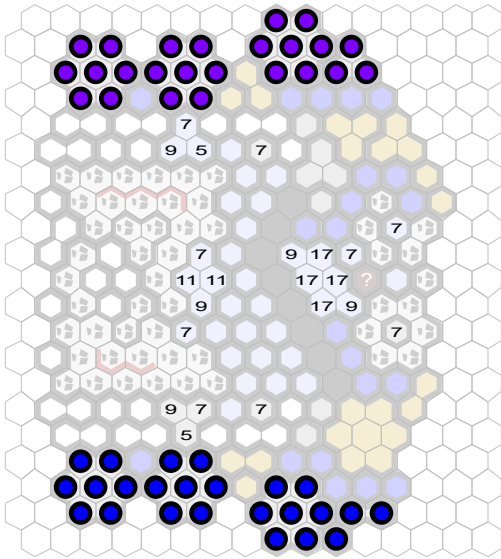

Thaw

Author : capsocrates

Level : 1

Level : 4

Level : 2

Level : 5

Level : 3

Level : 6

Level : 7

Start

Number of player : 2

Size : 24.48x32.30 inch

A map for two armies of 400-600 points
Uses 1xRotV, 1xBftU, 1xTT