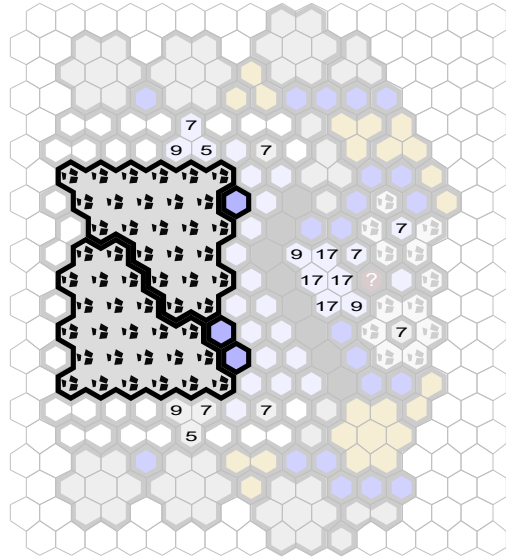

Thaw

Author : capsocrates

Level : 1

Level : 4

Level : 2

Level : 5

Level : 3

Level : 6

Level : 7

Start

Number of player : 2

Size : 24.48x32.30 inch

A map for two armies of 400-600 points
Uses 1xRotV, 1xBftU, 1xTT