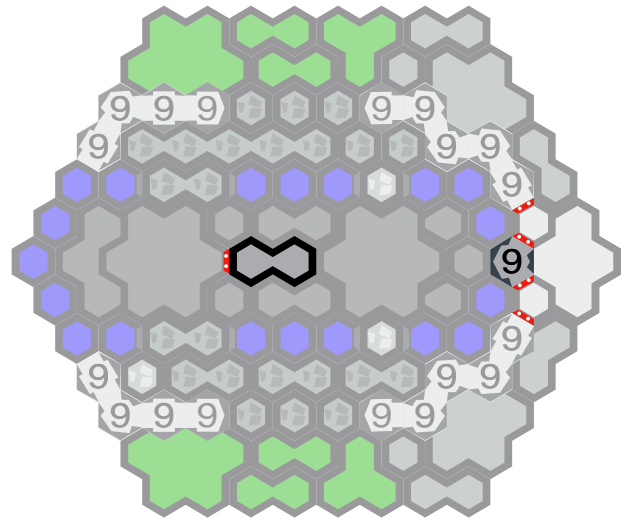

Number of player : 2

Size : 24.48x20.19 inch

Requires: 1 RotV, 1 Marvel, 1 RttFF & 1 FotA

Player 1 starts in the blue zone. Player 2 starts in the green zone.

Level : 13

Start

Level : 14

Level : 15

Level : 7

Level : 10

Level : 8

Level : 11

Level : 9

Level : 12

Level : 1

Level : 4

Level : 2

Level : 5

Level : 3

Level : 6

Sub Base Alpha

Author : Cavalier (with thanks to Peteparkerh and Dr. Wierdscafer)