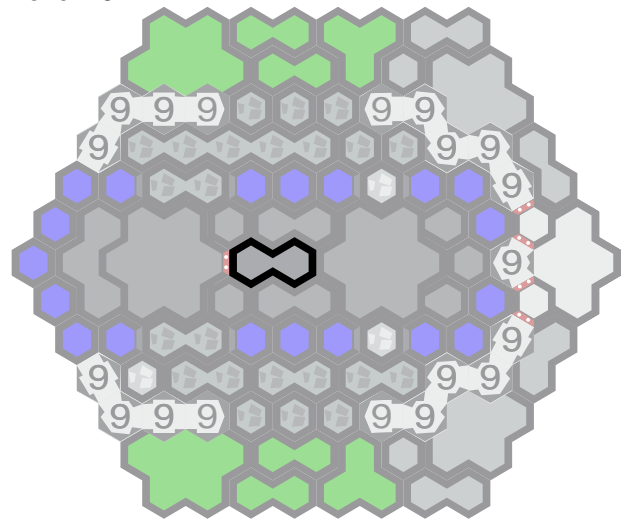

Number of player : 2

Size : 24.48x20.19 inch

Requires: 1 RotV, 1 Marvel, 1 RttFF & 1 FotA

Player 1 starts in the blue zone. Player 2 starts in the green zone.

Level : 13

Start

Level : 14

Level : 15

Level : 7

Level : 10

Level : 8

Level : 11

Level : 9

Level : 12

Level : 1

Level : 4

Level : 2

Level : 5

Level : 3

Level : 6

Sub Base Alpha

Author : Cavalier (with thanks to Peteparkerh and Dr. Wierdscafer)