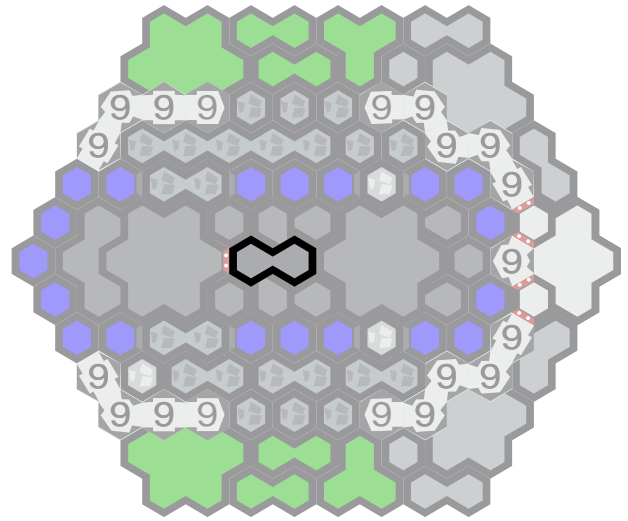

Number of player : 2

Size : 24.48x20.19 inch

Requires: 1 RotV, 1 Marvel, 1 RttFF & 1 FotA

Player 1 starts in the blue zone. Player 2 starts in the green zone.

Level : 13

Start

Level : 14

Level : 15

Level : 7

Level : 10

Level : 8

Level : 11

Level : 9

Level : 12

Level : 1

Level : 4

Level : 2

Level : 5

Level : 3

Level : 6

Sub Base Alpha

Author : Cavalier (with thanks to Peteparkerh and Dr. Wierdscafer)