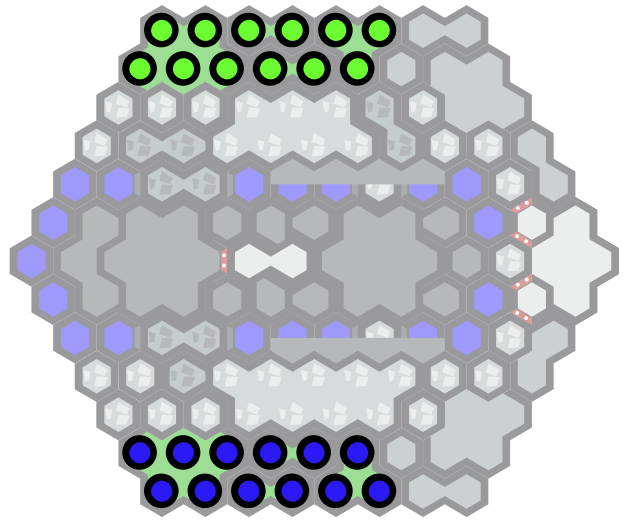

Number of player : 2

Size : 24.48x20.19 inch

Requires: 1 RotV, 1 Marvel, 1 RttFF & 1 FotA

Player 1 starts in the blue zone. Player 2 starts in the green zone.

Level : 13

Start

Level : 14

Level : 15

Level : 7

Level : 10

Level : 8

Level : 11

Level : 9

Level : 12

Level : 1

Level : 4

Level : 2

Level : 5

Level : 3

Level : 6

Sub Base Alpha

Author : Cavalier (with thanks to Peteparkerh and Dr. Wierdscafer)