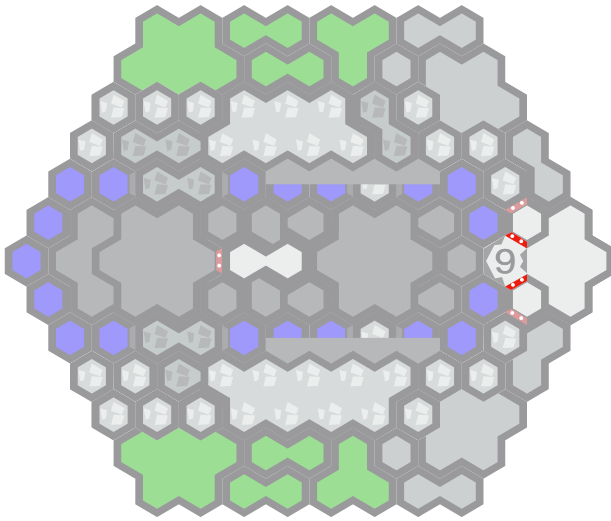

Number of player : 2

Size : 24.48x20.19 inch

Requires: 1 RotV, 1 Marvel, 1 RttFF & 1 FotA

Player 1 starts in the blue zone. Player 2 starts in the green zone.

Level : 13

Start

Level : 14

Level : 15

Level : 7

Level : 10

Level : 8

Level : 11

Level : 9

Level : 12

Level : 1

Level : 4

Level : 2

Level : 5

Level : 3

Level : 6

Sub Base Alpha

Author : Cavalier (with thanks to Peteparkerh and Dr. Wierdscafer)