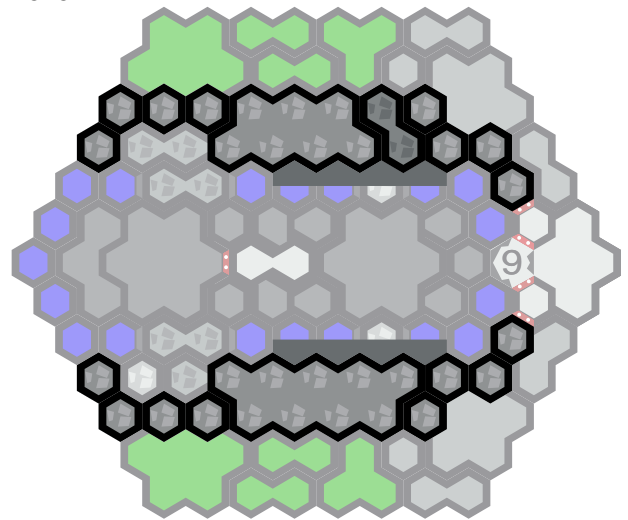

Number of player : 2

Size : 24.48x20.19 inch

Requires: 1 RotV, 1 Marvel, 1 RttFF & 1 FotA

Player 1 starts in the blue zone. Player 2 starts in the green zone.

Level : 13

Start

Level : 14

Level : 15

Level : 7

Level : 10

Level : 8

Level : 11

Level : 9

Level : 12

Level : 1

Level : 4

Level : 2

Level : 5

Level : 3

Level : 6

Sub Base Alpha

Author : Cavalier (with thanks to Peteparkerh and Dr. Wierdscafer)