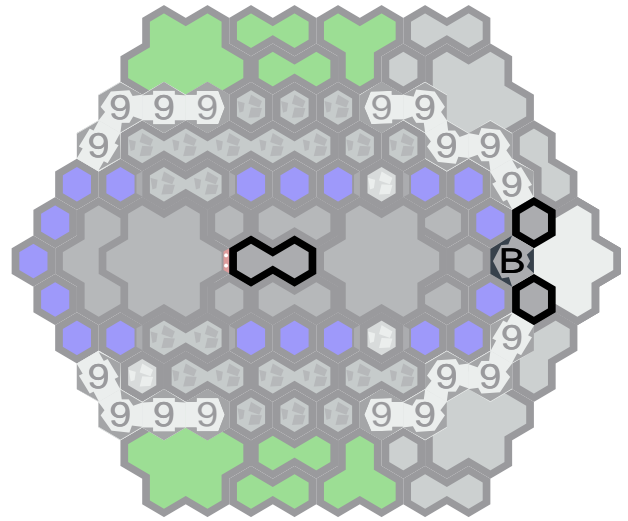

Number of player : 2

Size : 24.48x20.19 inch

Requires: 1 RotV, 1 Marvel, 1 RttFF & 1 FotA

Player 1 starts in the blue zone. Player 2 starts in the green zone.

Level : 13

Start

Level : 14

Level : 15

Level : 7

Level : 10

Level : 8

Level : 11

Level : 9

Level : 12

Level : 1

Level : 4

Level : 2

Level : 5

Level : 3

Level : 6

Sub Base Alpha

Author : Cavalier (with thanks to Peteparkerh and Dr. Wierdscafer)