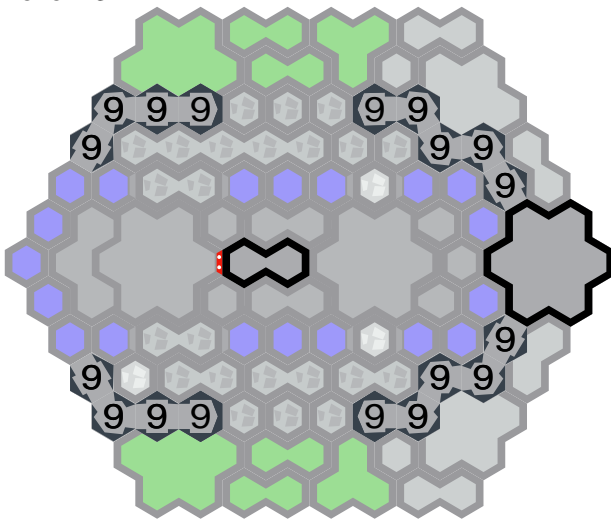

Number of player : 2

Size : 24.48x20.19 inch

Requires: 1 RotV, 1 Marvel, 1 RttFF & 1 FotA

Player 1 starts in the blue zone. Player 2 starts in the green zone.

Level : 13

Start

Level : 14

Level : 15

Level : 7

Level : 10

Level : 8

Level : 11

Level : 9

Level : 12

Level : 1

Level : 4

Level : 2

Level : 5

Level : 3

Level : 6

Sub Base Alpha

Author : Cavalier (with thanks to Peteparkerh and Dr. Wierdscafer)