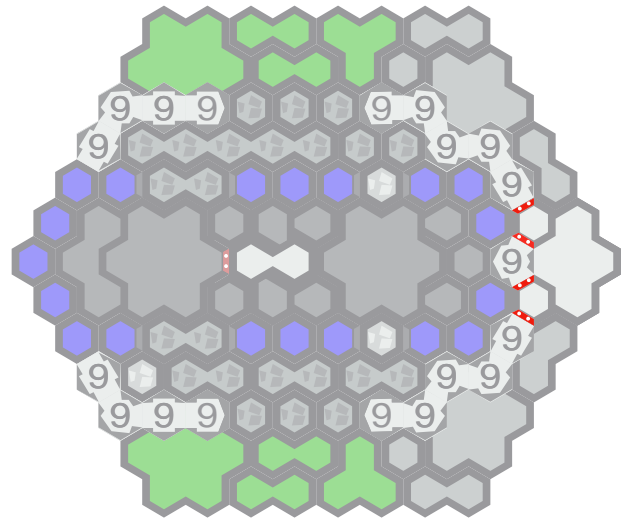

Number of player : 2

Size : 24.48x20.19 inch

Requires: 1 RotV, 1 Marvel, 1 RttFF & 1 FotA

Player 1 starts in the blue zone. Player 2 starts in the green zone.

Level : 13

Start

Level : 14

Level : 15

Level : 7

Level : 10

Level : 8

Level : 11

Level : 9

Level : 12

Level : 1

Level : 4

Level : 2

Level : 5

Level : 3

Level : 6

Sub Base Alpha

Author : Cavalier (with thanks to Peteparkerh and Dr. Wierdscafer)