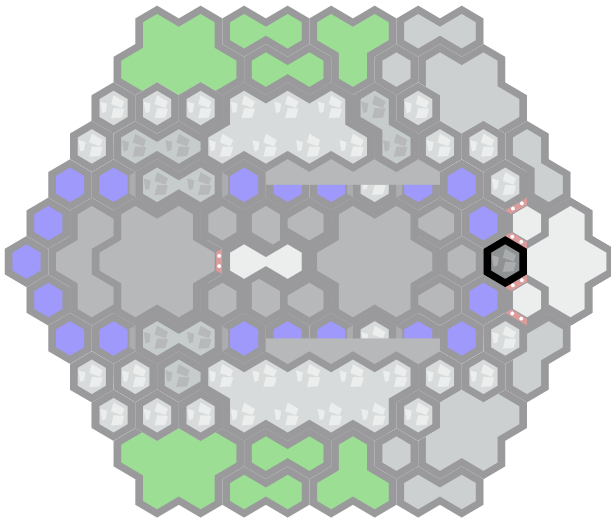

Number of player : 2

Size : 24.48x20.19 inch

Requires: 1 RotV, 1 Marvel, 1 RttFF & 1 FotA

Player 1 starts in the blue zone. Player 2 starts in the green zone.

Level : 13

Start

Level : 14

Level : 15

Level : 7

Level : 10

Level : 8

Level : 11

Level : 9

Level : 12

Level : 1

Level : 4

Level : 2

Level : 5

Level : 3

Level : 6

Sub Base Alpha

Author : Cavalier (with thanks to Peteparkerh and Dr. Wierdscafer)