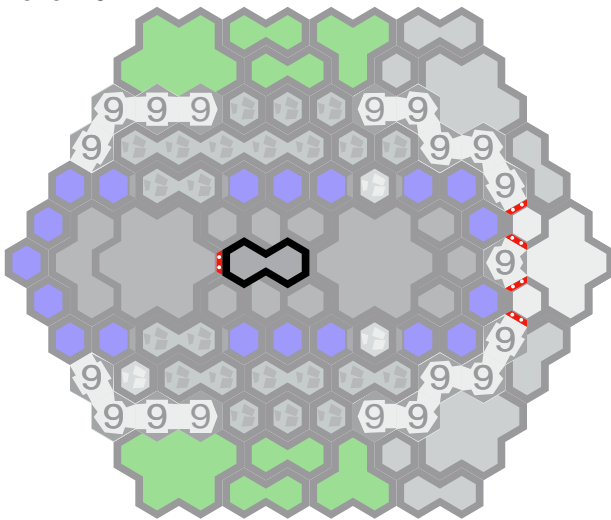

Number of player : 2

Size : 24.48x20.19 inch

Requires: 1 RotV, 1 Marvel, 1 RttFF & 1 FotA

Player 1 starts in the blue zone. Player 2 starts in the green zone.

Level : 13

Start

Level : 14

Level : 15

Level : 7

Level : 10

Level : 8

Level : 11

Level : 9

Level : 12

Level : 1

Level : 4

Level : 2

Level : 5

Level : 3

Level : 6

Sub Base Alpha

Author : Cavalier (with thanks to Peteparkerh and Dr. Wierdscafer)