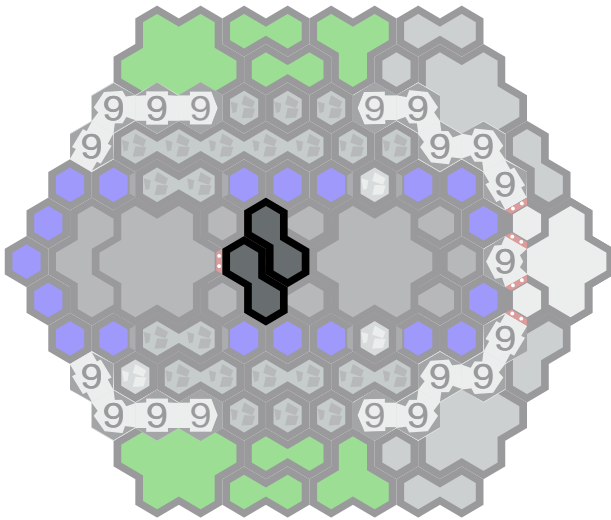

Number of player : 2

Size : 24.48x20.19 inch

Requires: 1 RotV, 1 Marvel, 1 RttFF & 1 FotA

Player 1 starts in the blue zone. Player 2 starts in the green zone.

Level : 13

Start

Level : 14

Level : 15

Level : 7

Level : 10

Level : 8

Level : 11

Level : 9

Level : 12

Level : 1

Level : 4

Level : 2

Level : 5

Level : 3

Level : 6

Sub Base Alpha

Author : Cavalier (with thanks to Peteparkerh and Dr. Wierdscafer)