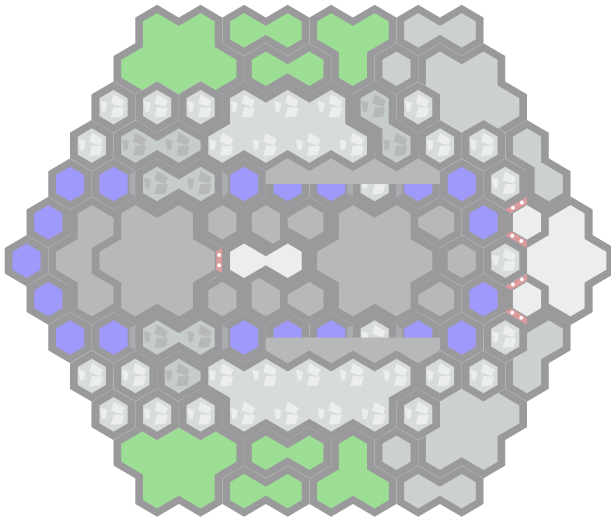

Number of player : 2

Size : 24.48x20.19 inch

Requires: 1 RotV, 1 Marvel, 1 RttFF & 1 FotA

Player 1 starts in the blue zone. Player 2 starts in the green zone.

Level : 13

Start

Level : 14

Level : 15

Level : 7

Level : 10

Level : 8

Level : 11

Level : 9

Level : 12

Level : 1

Level : 4

Level : 2

Level : 5

Level : 3

Level : 6

Sub Base Alpha

Author : Cavalier (with thanks to Peteparkerh and Dr. Wierdscafer)