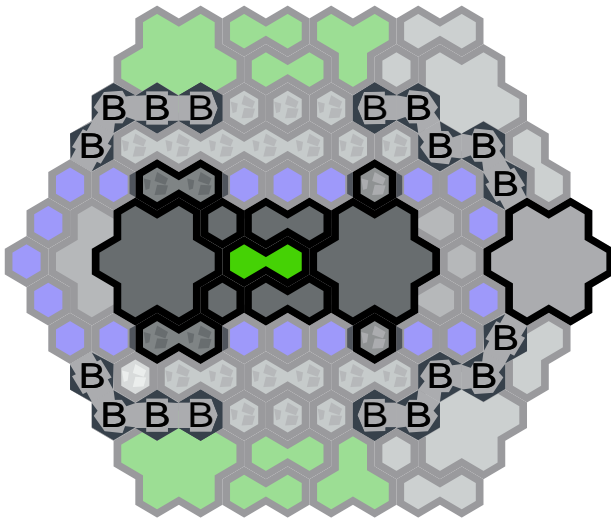

Number of player : 2

Size : 24.48x20.19 inch

Requires: 1 RotV, 1 Marvel, 1 RttFF & 1 FotA

Player 1 starts in the blue zone. Player 2 starts in the green zone.

Level : 13

Start

Level : 14

Level : 15

Level : 7

Level : 10

Level : 8

Level : 11

Level : 9

Level : 12

Level : 1

Level : 4

Level : 2

Level : 5

Level : 3

Level : 6

Sub Base Alpha

Author : Cavalier (with thanks to Peteparkerh and Dr. Wierdscafer)