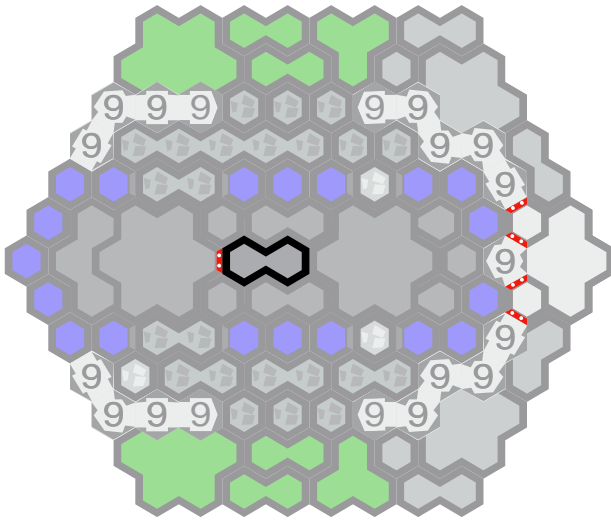

Number of player : 2

Size : 24.48x20.19 inch

Requires: 1 RotV, 1 Marvel, 1 RttFF & 1 FotA

Player 1 starts in the blue zone. Player 2 starts in the green zone.

Level : 13

Start

Level : 14

Level : 15

Level : 7

Level : 10

Level : 8

Level : 11

Level : 9

Level : 12

Level : 1

Level : 4

Level : 2

Level : 5

Level : 3

Level : 6

Sub Base Alpha

Author : Cavalier (with thanks to Peteparkerh and Dr. Wierdscafer)