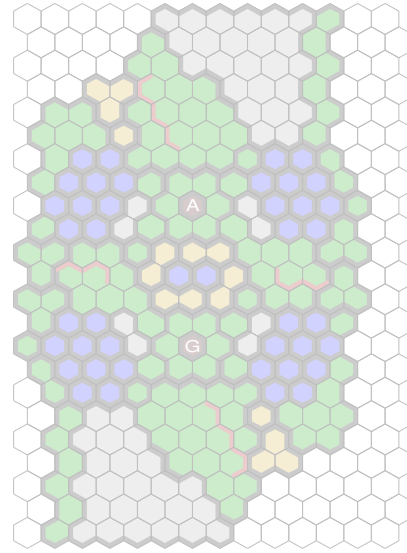

Slippery Slopes

Author : Soul Shackle

Level : 1

Level : 4

Level : 2

Level : 5

Level : 3

Start

Number of player : 2-4

Size : 13.00x22.00 hex