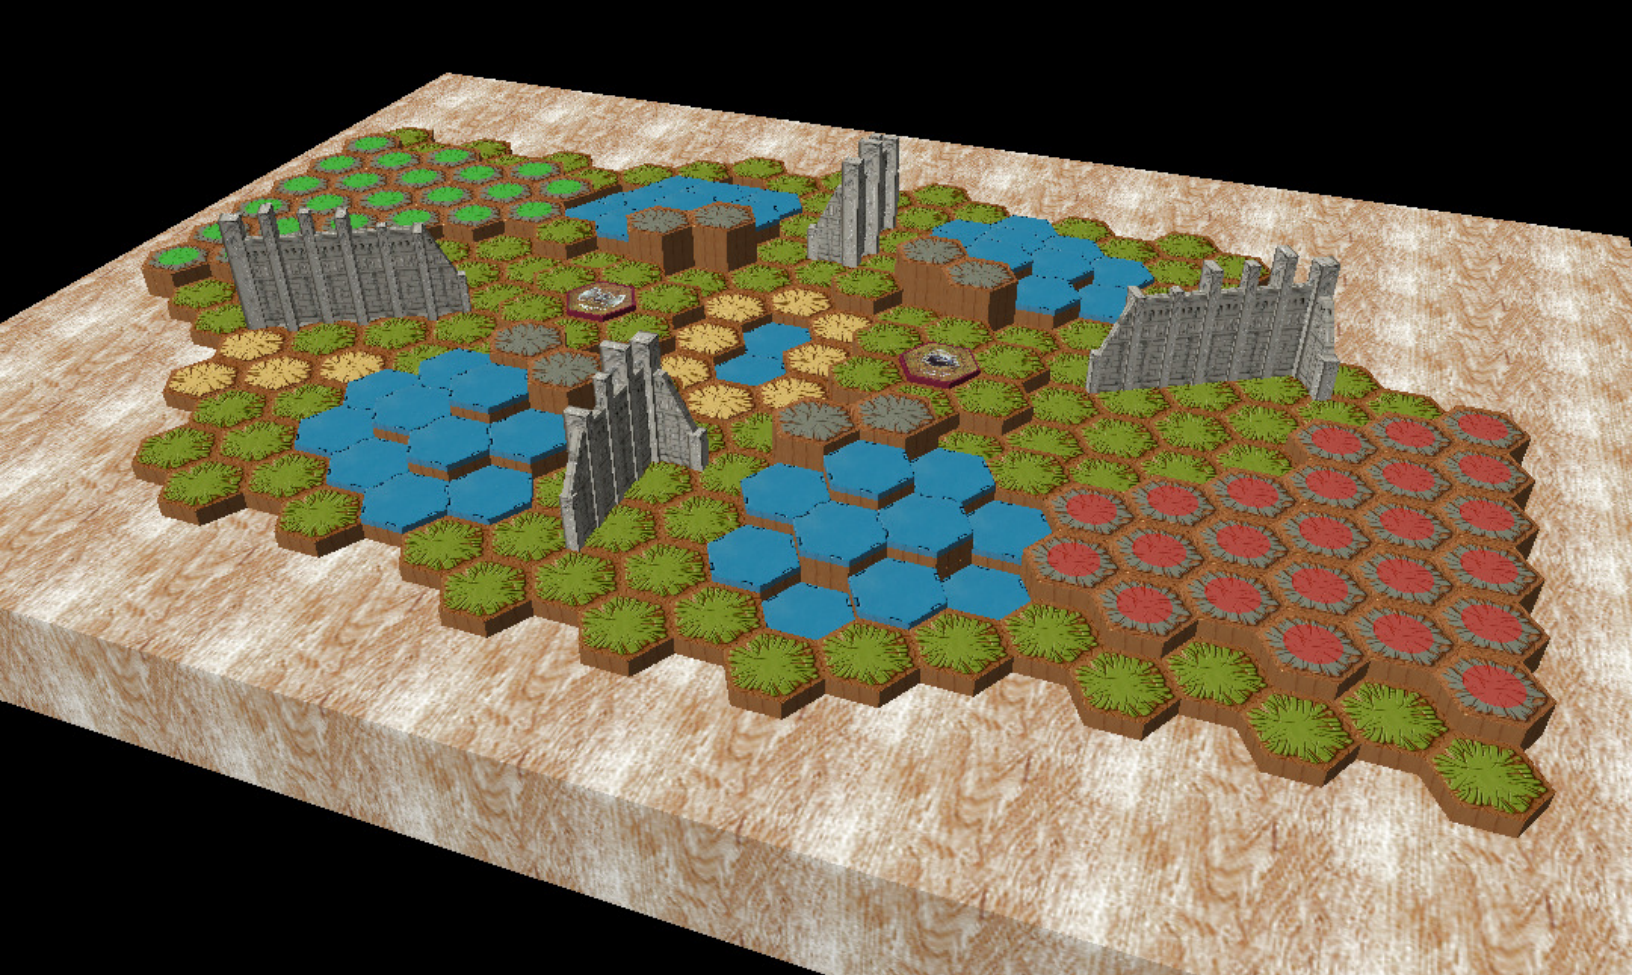

Slippery Slopes

Author : Soul Shackle

Level : 1

Level : 4

Level : 2

Level : 5

Level : 3

Start

Number of player : 2-4

Size : 13.00x22.00 hex