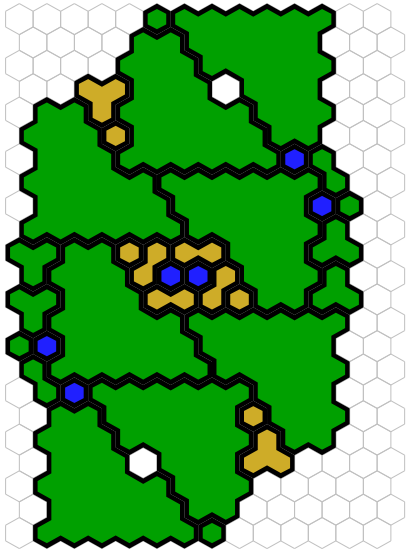

Slippery Slopes

Author : Soul Shackle

Level : 1

Level : 4

Level : 2

Level : 5

Level : 3

Start

Number of player : 2-4

Size : 13.00x22.00 hex