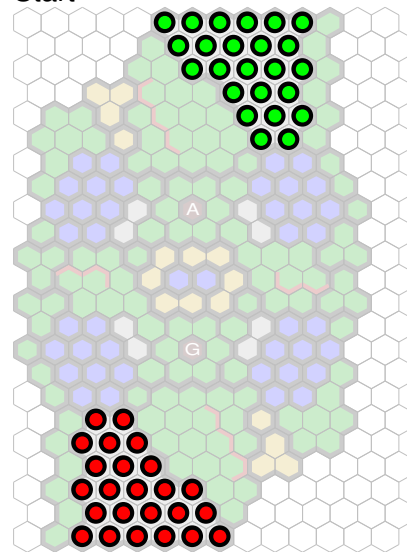

Slippery Slopes

Author : Soul Shackle

Level : 1

Level : 4

Level : 2

Level : 5

Level : 3

Start

Number of player : 2-4

Size : 13.00x22.00 hex