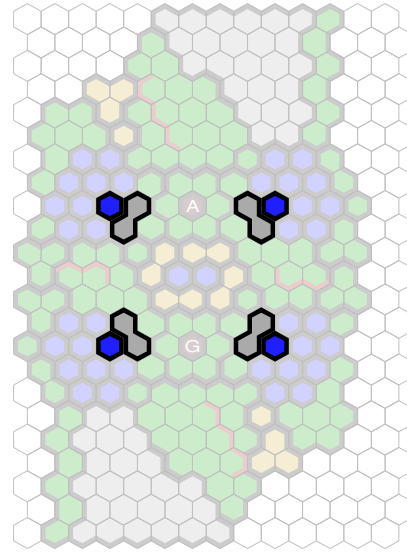

Slippery Slopes

Author : Soul Shackle

Level : 1

Level : 4

Level : 2

Level : 5

Level : 3

Start

Number of player : 2-4

Size : 13.00x22.00 hex