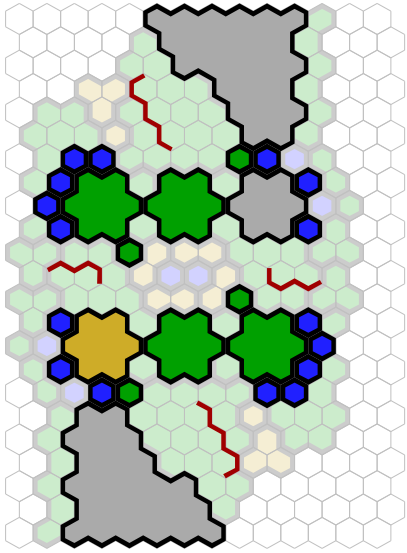

Slippery Slopes

Author : Soul Shackle

Level : 1

Level : 4

Level : 2

Level : 5

Level : 3

Start

Number of player : 2-4

Size : 13.00x22.00 hex