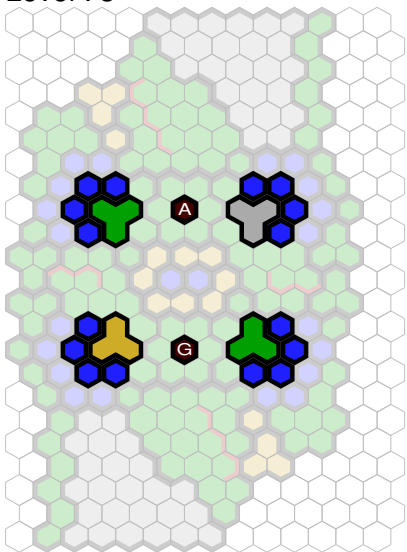

Slippery Slopes

Author : Soul Shackle

Level : 1

Level : 4

Level : 2

Level : 5

Level : 3

Start

Number of player : 2-4

Size : 13.00x22.00 hex