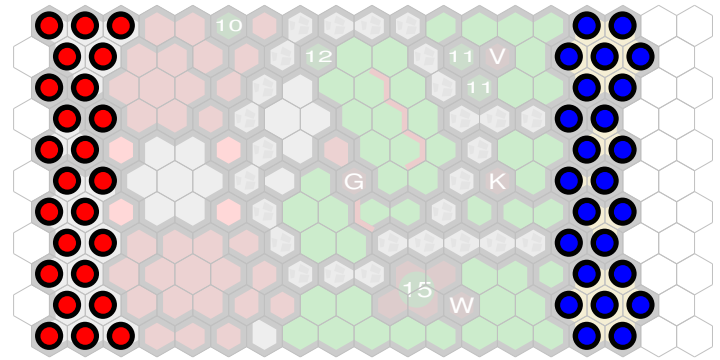

Rising Pressure

Author : Killometer

Level : 1

Level : 4

Level : 2

Level : 5

Level : 3

Start

Number of player :

Size : 17.50x10.00 hex

Requires 1 RotV, 1 RttFF, 1 VW