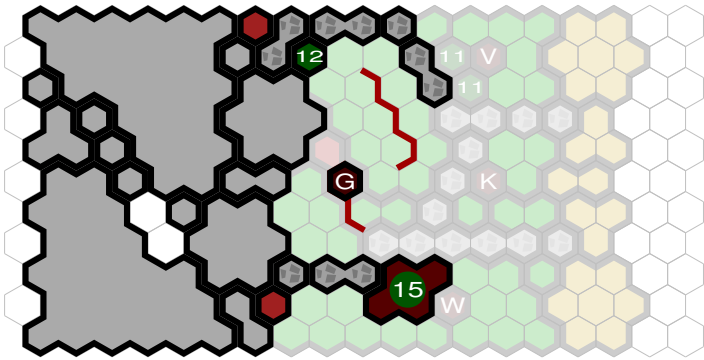

Rising Pressure

Author : Killometer

Level : 1

Level : 4

Level : 2

Level : 5

Level : 3

Start

Number of player :

Size : 17.50x10.00 hex

Requires 1 RotV, 1 RttFF, 1 VW