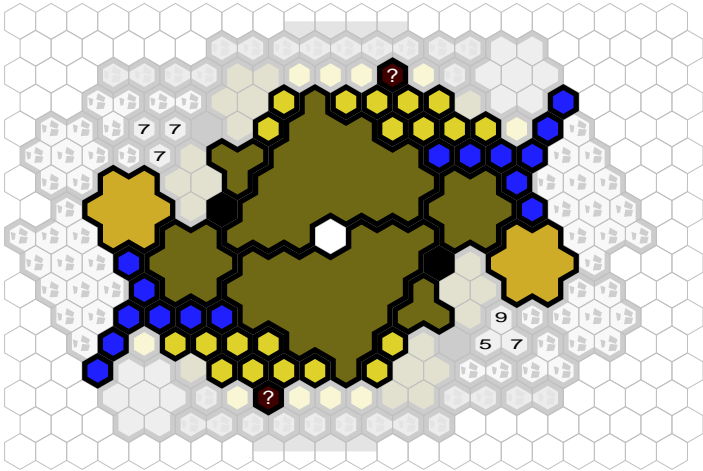

Ring around the Swamp Dungeon

Author : LeftOn4ya

Level : 1

Level : 4

Level : 2

Level : 5

Level : 3

Level : 6

Start

Number of player : 2

Size : 93.62x66.92 cm

1 SotM, 1BftU, 1 RttFF
Kelda (Healer) + 2 Random Glyphs (Normal or Treasure)
2 Players - 24 Spaces each