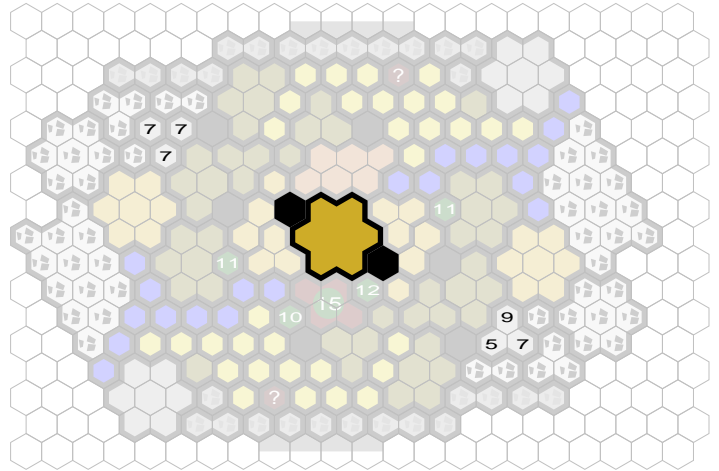

Ring around the Swamp Dungeon

Author : LeftOn4ya

Level : 1

Level : 4

Level : 2

Level : 5

Level : 3

Level : 6

Start

Number of player : 2

Size : 93.62x66.92 cm

1 SotM, 1BftU, 1 RttFF
Kelda (Healer) + 2 Random Glyphs (Normal or Treasure)
2 Players - 24 Spaces each