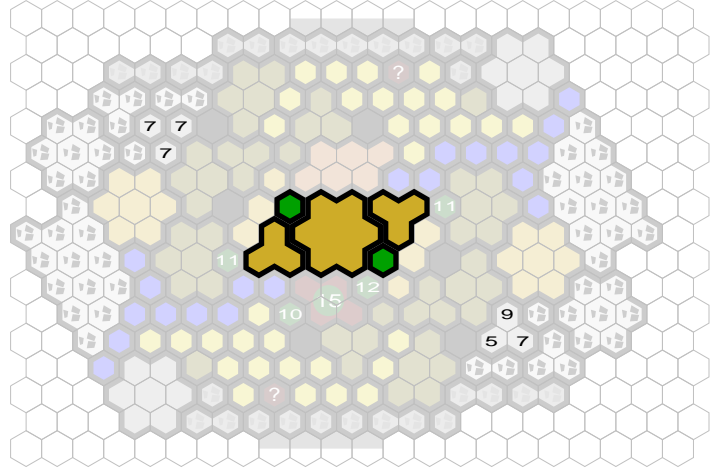

Ring around the Swamp Dungeon

Author : LeftOn4ya

Level : 1

Level : 4

Level : 2

Level : 5

Level : 3

Level : 6

Start

Number of player : 2

Size : 93.62x66.92 cm

1 SotM, 1BftU, 1 RttFF
Kelda (Healer) + 2 Random Glyphs (Normal or Treasure)
2 Players - 24 Spaces each