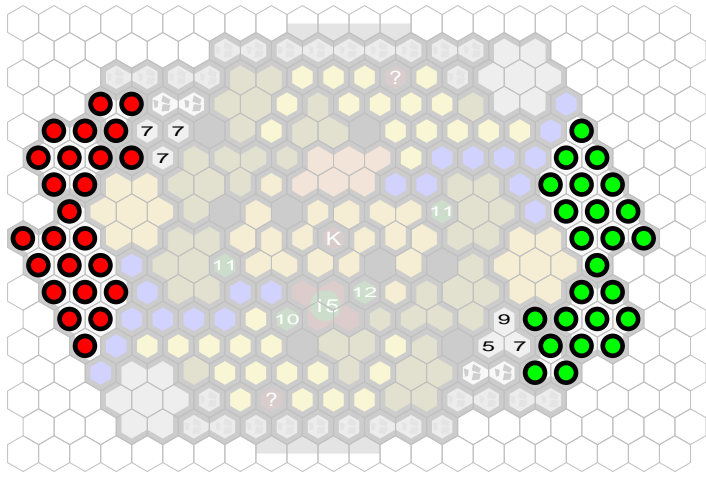

Ring around the Swamp Dungeon

Author : LeftOn4ya

Level : 1

Level : 4

Level : 2

Level : 5

Level : 3

Level : 6

Start

Number of player : 2

Size : 93.62x66.92 cm

1 SotM, 1BftU, 1 RttFF
Kelda (Healer) + 2 Random Glyphs (Normal or Treasure)
2 Players - 24 Spaces each