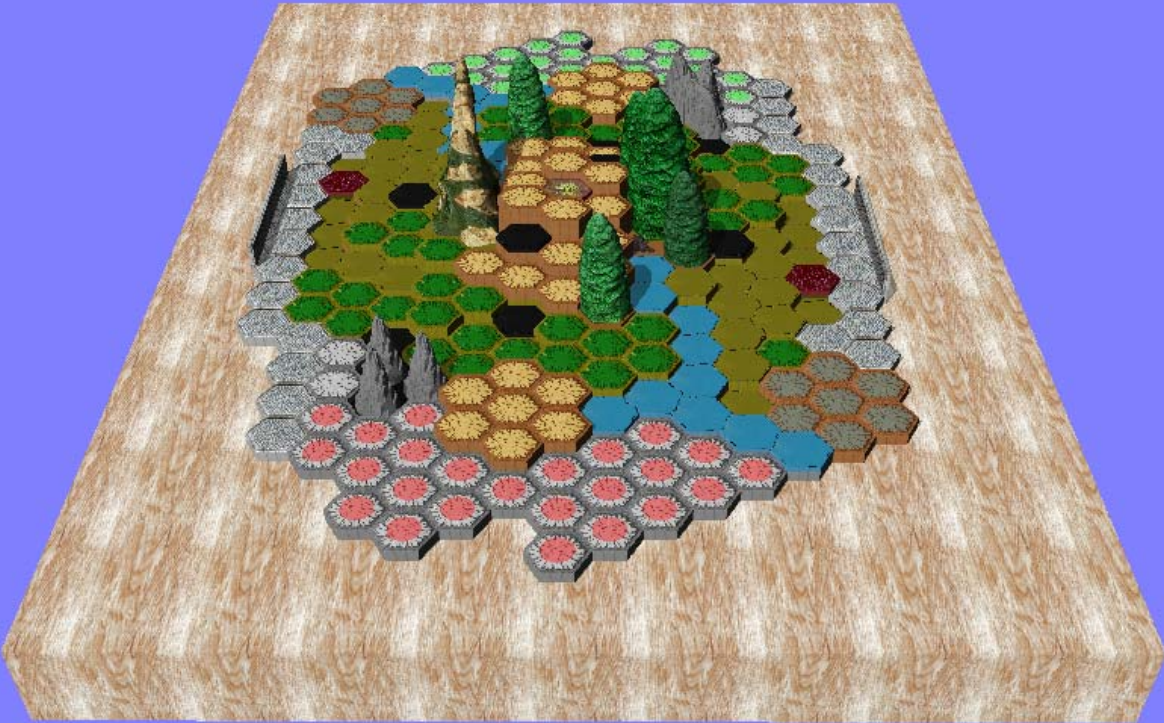

Ring around the Swamp Dungeon

Author : LeftOn4ya

Level : 1

Level : 4

Level : 2

Level : 5

Level : 3

Level : 6

Start

Number of player : 2

Size : 93.62x66.92 cm

1 SotM, 1BftU, 1 RttFF
Kelda (Healer) + 2 Random Glyphs (Normal or Treasure)
2 Players - 24 Spaces each