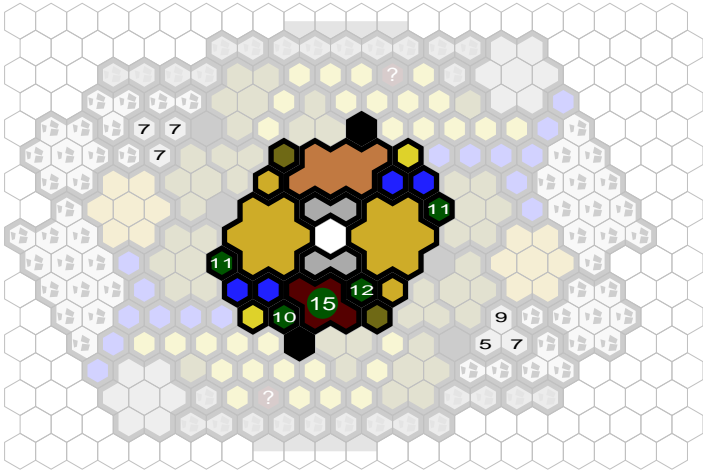

Ring around the Swamp Dungeon

Author : LeftOn4ya

Level : 1

Level : 4

Level : 2

Level : 5

Level : 3

Level : 6

Start

Number of player : 2

Size : 93.62x66.92 cm

1 SotM, 1BftU, 1 RttFF
Kelda (Healer) + 2 Random Glyphs (Normal or Treasure)
2 Players - 24 Spaces each