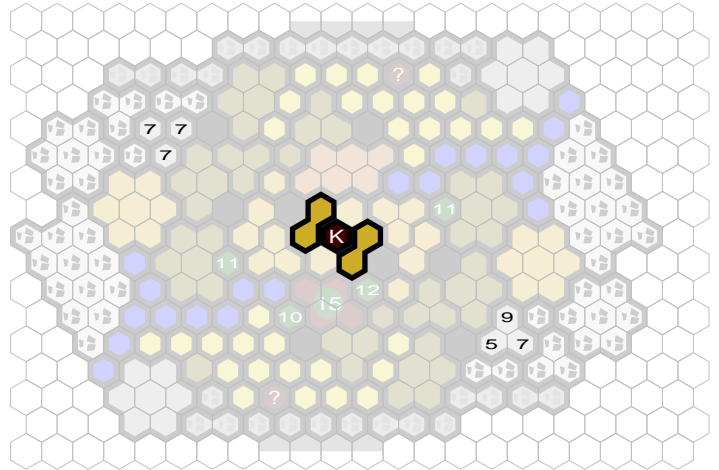

Ring around the Swamp Dungeon

Author : LeftOn4ya

Level : 1

Level : 4

Level : 2

Level : 5

Level : 3

Level : 6

Start

Number of player : 2

Size : 93.62x66.92 cm

1 SotM, 1BftU, 1 RttFF
Kelda (Healer) + 2 Random Glyphs (Normal or Treasure)
2 Players - 24 Spaces each