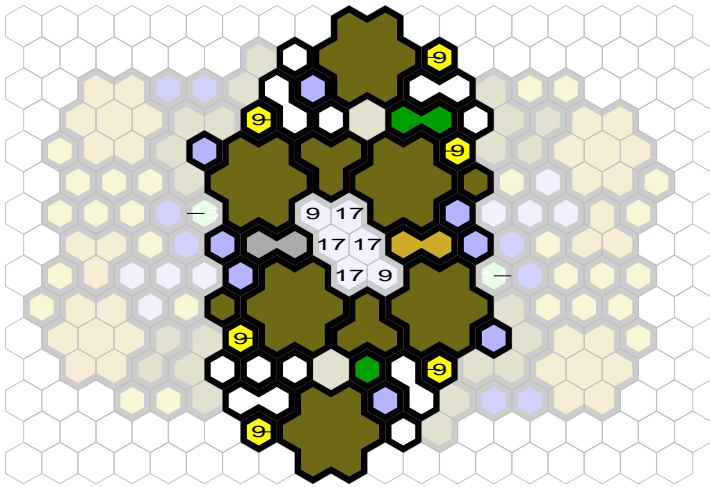

Author :

Level : 1

Start

Level : 2

Level : 3

Number of player :

Size : 80.25x59.20 cm