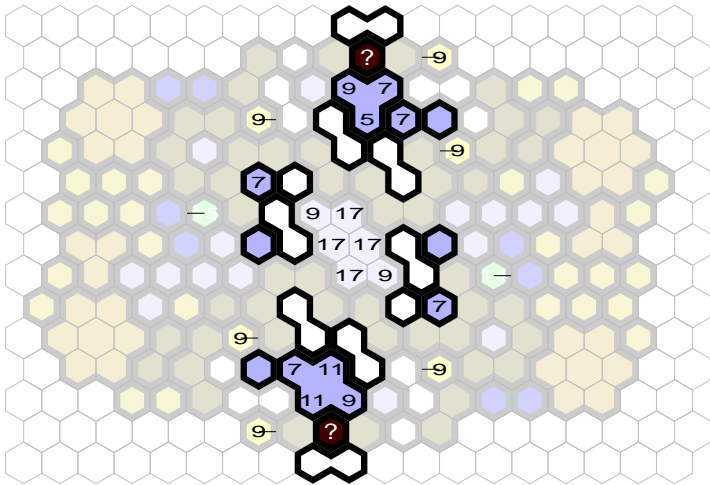

Author :

Level : 1

Start

Level : 2

Level : 3

Number of player :

Size : 80.25x59.20 cm