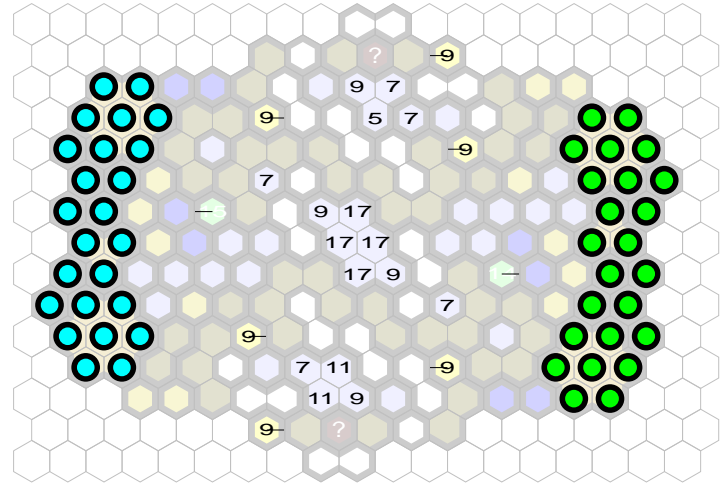

Author :

Level : 1

Start

Level : 2

Level : 3

Number of player :

Size : 80.25x59.20 cm