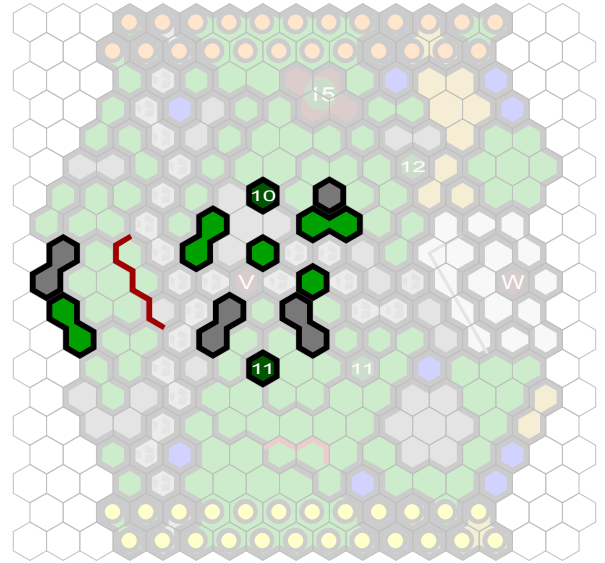

October

Author : BiggaBullfrog

Level : 1

Level : 4

Level : 2

Level : 3

Number of player :

Size : 71.33x74.65 cm

1 RotV, 1 MtCB, 1 RttFF

Be sure to remove the second level of the warehouse ruin!

Valda (Move) and Wannok (Wound) Glyphs used.