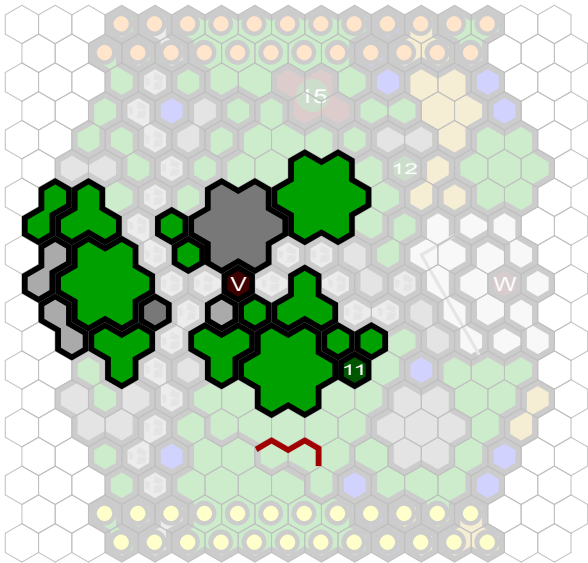

October

Author : BiggaBullfrog

Level : 1

Level : 4

Level : 2

Level : 3

Number of player :

Size : 71.33x74.65 cm

1 RotV, 1 MtCB, 1 RttFF

Be sure to remove the second level of the warehouse ruin!

Valda (Move) and Wannok (Wound) Glyphs used.