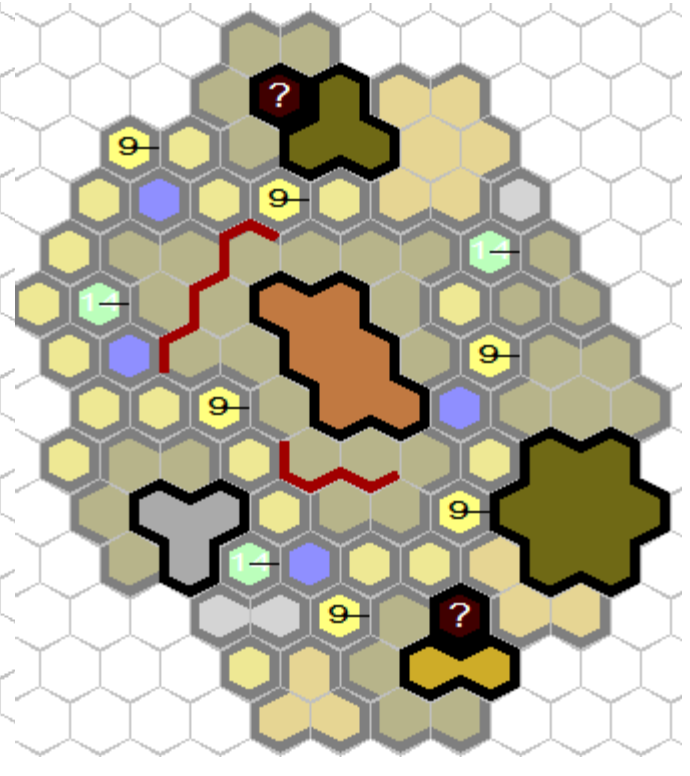

MUD PUDDLE

By Sir Heroscape

Level 1

Level 2

300-350pt armies. Scraps System map. Heat of the Battle rules.