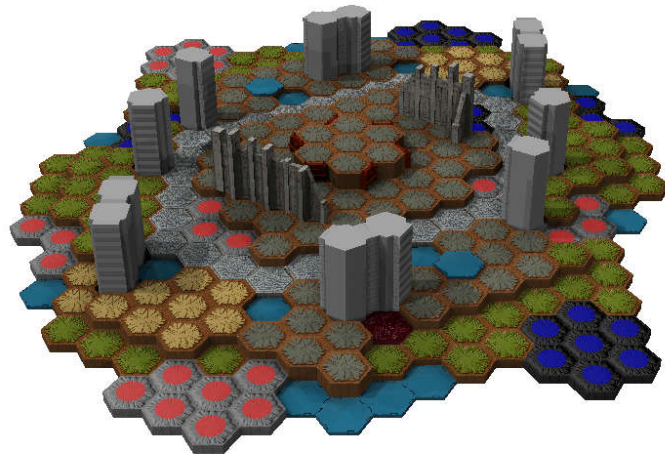

# Manor Ruins

Author : capsocrates

Level : 1

Level : 4

Level : 2

Level : 5

Level : 3

Start

Number of player : 2-4

Size : 80.25x90.09 cm

Startzones can be expanded for multiplayer games.