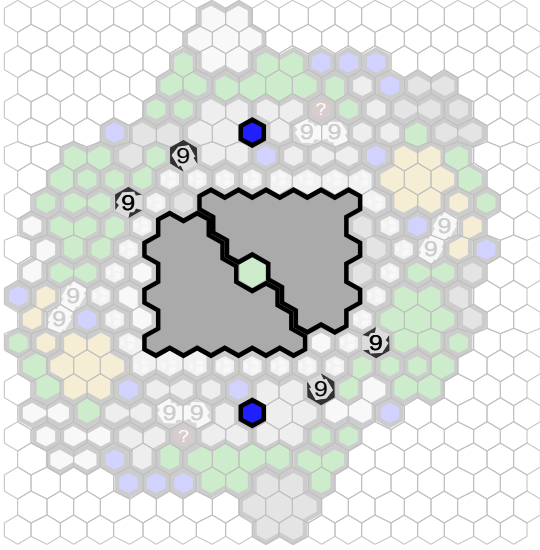

# Manor Ruins

Author : capsocrates

Level : 1

Level : 4

Level : 2

Level : 5

Level : 3

Start

Number of player : 2-4

Size : 80.25x90.09 cm

Startzones can be expanded for multiplayer games.