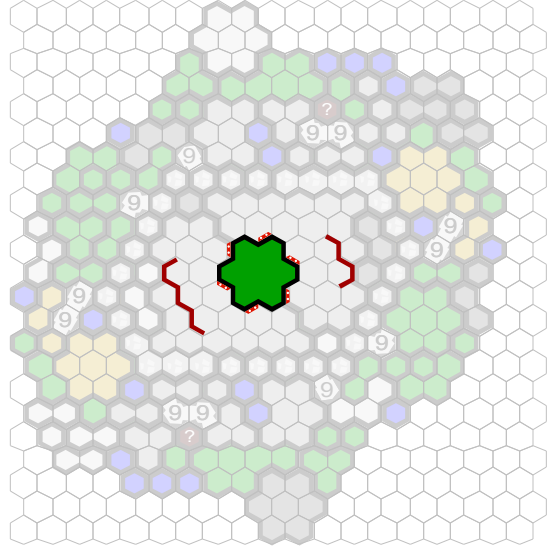

# Manor Ruins

Author : capsocrates

Level : 1

Level : 4

Level : 2

Level : 5

Level : 3

Start

Number of player : 2-4

Size : 80.25x90.09 cm

Startzones can be expanded for multiplayer games.