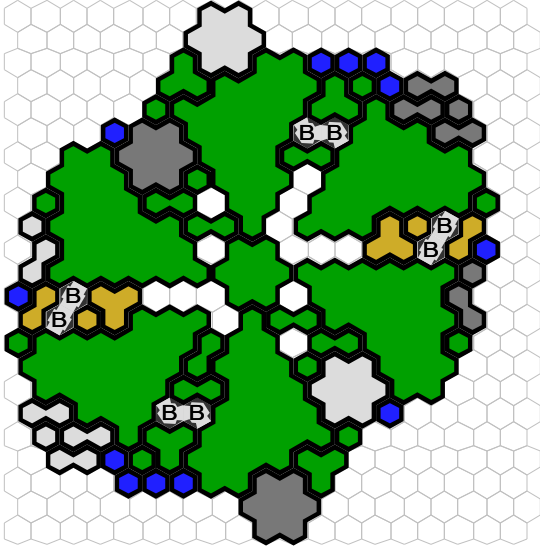

# Manor Ruins

Author : capsocrates

Level : 1

Level : 4

Level : 2

Level : 5

Level : 3

Start

Number of player : 2-4

Size : 80.25x90.09 cm

Startzones can be expanded for multiplayer games.