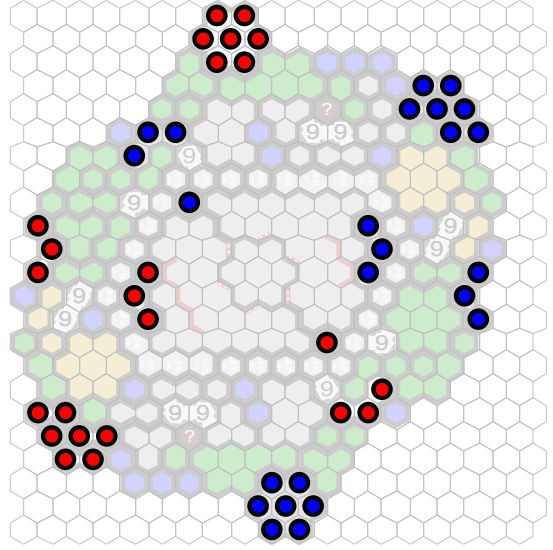

# Manor Ruins

Author : capsocrates

Level : 1

Level : 4

Level : 2

Level : 5

Level : 3

Start

Number of player : 2-4

Size : 80.25x90.09 cm

Startzones can be expanded for multiplayer games.