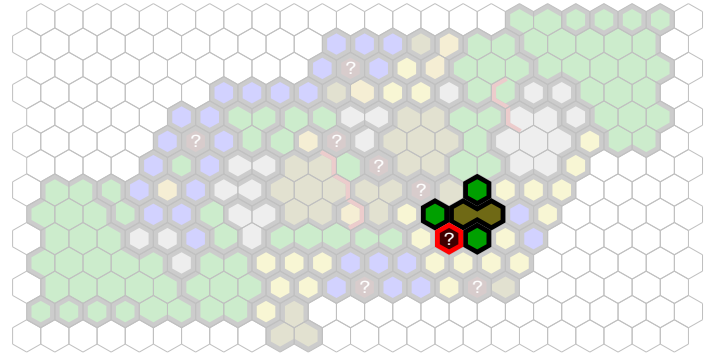

Jukebox

Author : flameslayer93

Level : 1

Level : 4

Level : 2

Level : 5

Level : 3

Number of player :

Size : 102.54x55.34 cm

A map for the Valhalla Games