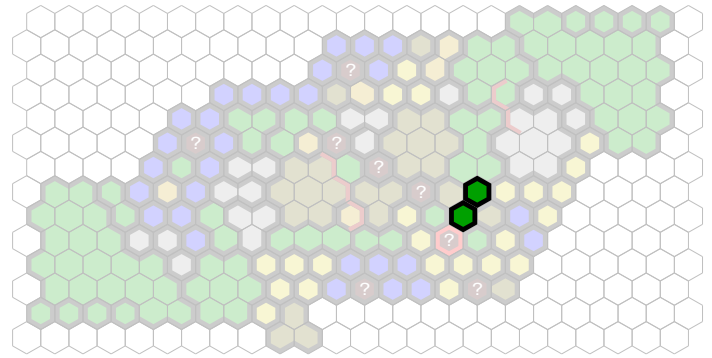

Jukebox

Author : flameslayer93

Level : 1

Level : 4

Level : 2

Level : 5

Level : 3

Number of player :

Size : 102.54x55.34 cm

A map for the Valhalla Games