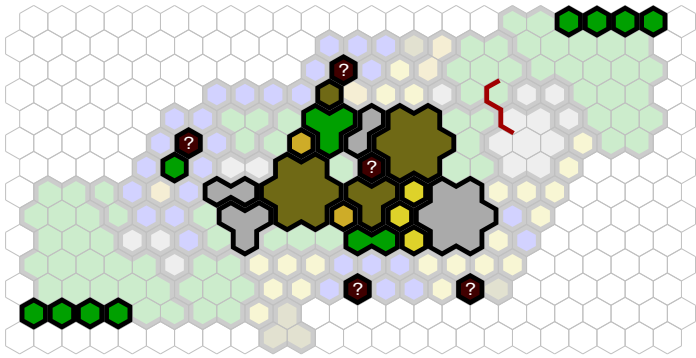

Jukebox

Author : flameslayer93

Level : 1

Level : 4

Level : 2

Level : 5

Level : 3

Number of player :

Size : 102.54x55.34 cm

A map for the Valhalla Games