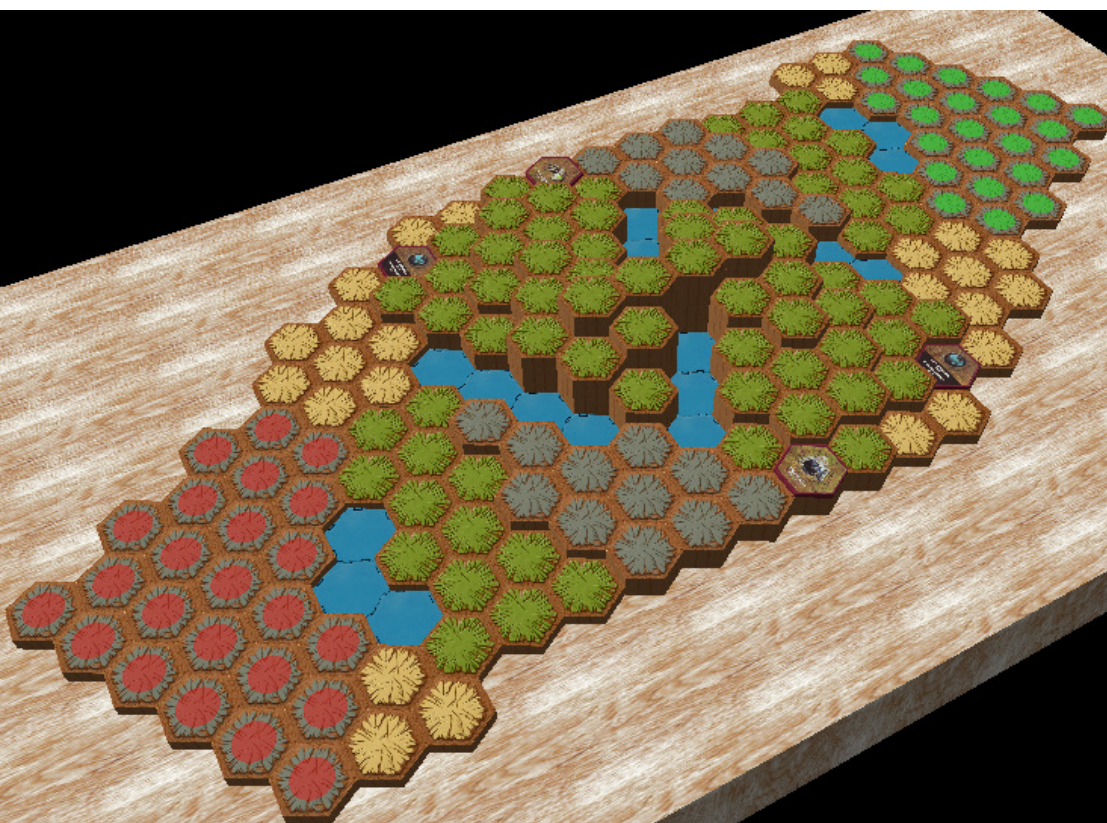

Into the Mist

Author : Soul Shackle

Level : 1

Level : 4

Level : 2

Level : 5

Level : 3

Level : 6

Level : 7

Start

Number of player : 2-4

Size : 23.00x12.00 hex