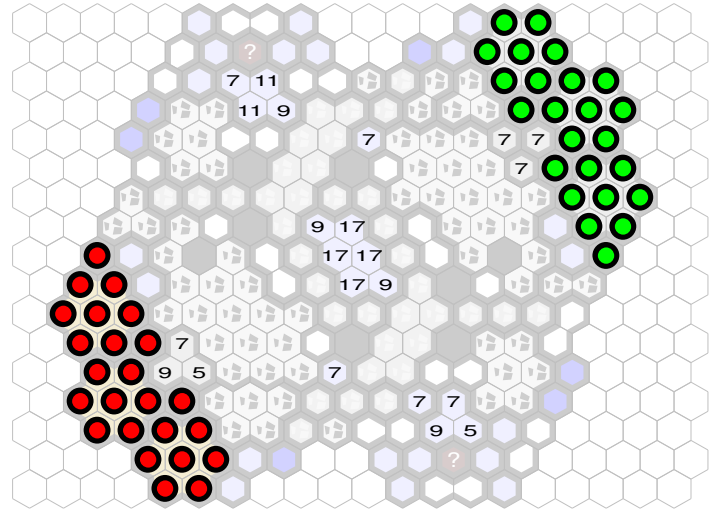

Icy Cavern

Author : 1Mmirg

Level : 1

Start

Level : 2

Level : 3

Number of player : 2

Size : 80.25x66.92 cm

Normal Snow and Normal Ice