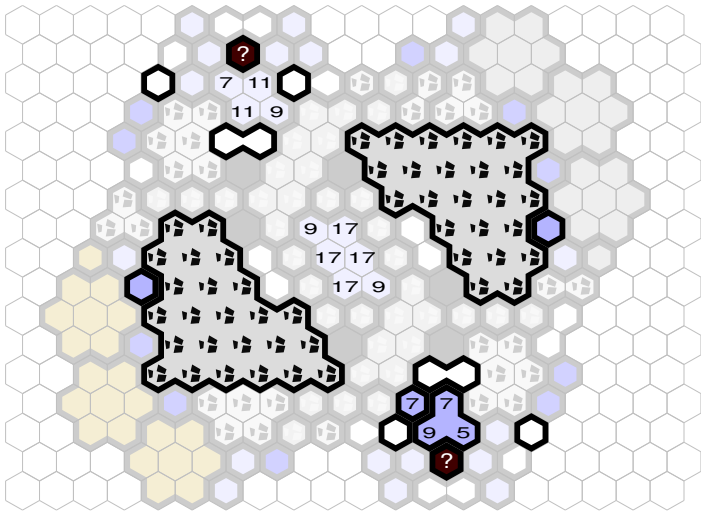

Icy Cavern

Author : 1Mmirg

Level : 1

Start

Level : 2

Level : 3

Number of player : 2

Size : 80.25x66.92 cm

Normal Snow and Normal Ice