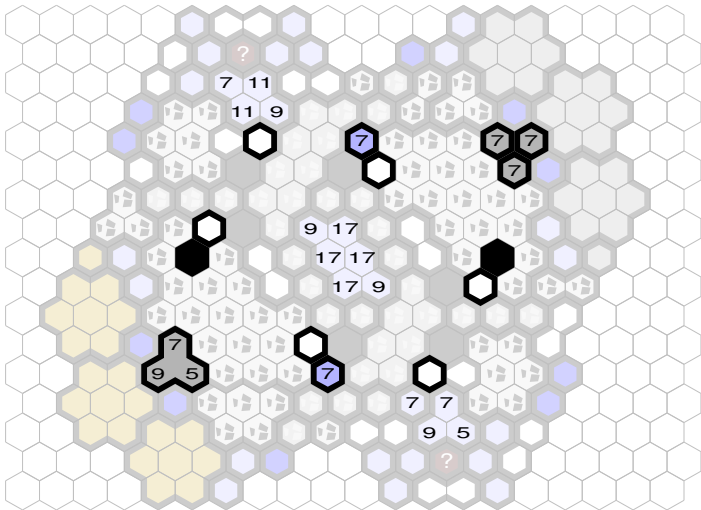

Icy Cavern

Author : 1Mmirg

Level : 1

Start

Level : 2

Level : 3

Number of player : 2

Size : 80.25x66.92 cm

Normal Snow and Normal Ice