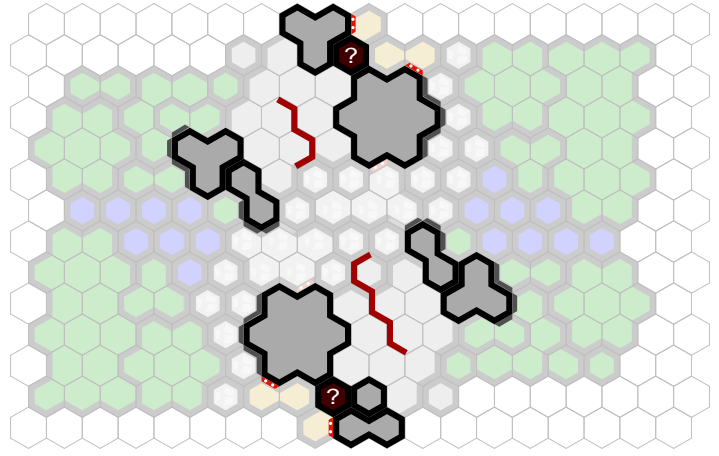

mad_wookiee

hellsgate

Level : 1

Level : 4

Level : 2

Level : 5

Level : 3

Start

Number of player : 2

Size : 17.50x13.00 hex

Requirements:

1 Rise of the Valkyrie

1 Fortress of the Archkyrie