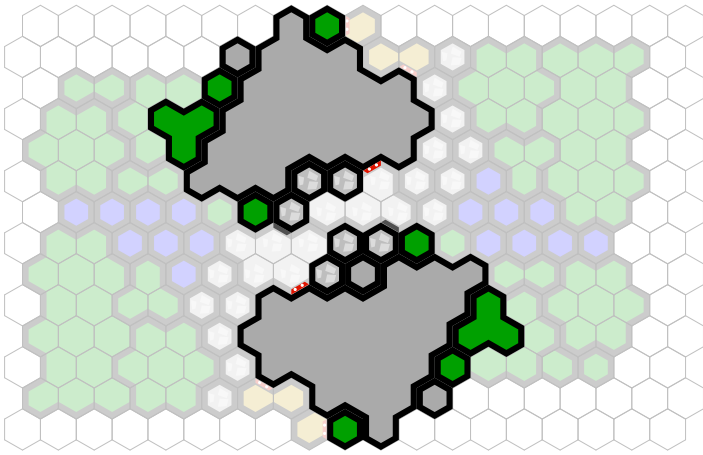

mad_wookiee

hellsgate

Level : 1

Level : 4

Level : 2

Level : 5

Level : 3

Start

Number of player : 2

Size : 17.50x13.00 hex

Requirements:

1 Rise of the Valkyrie

1 Fortress of the Archkyrie