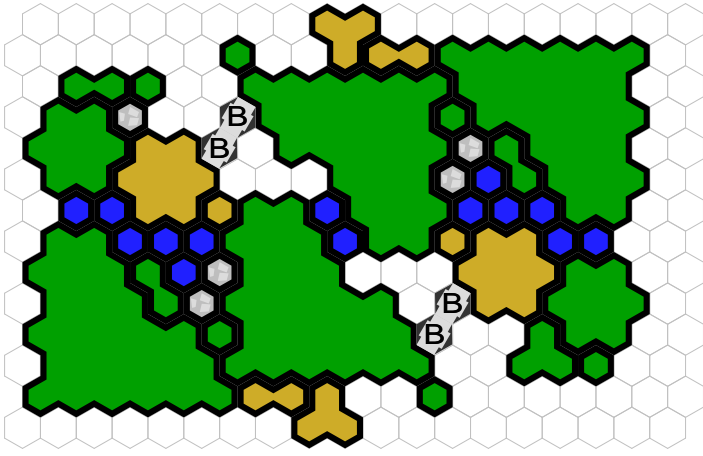

mad_wookiee

hellsgate

Level : 1

Level : 4

Level : 2

Level : 5

Level : 3

Start

Number of player : 2

Size : 17.50x13.00 hex

Requirements:

1 Rise of the Valkyrie

1 Fortress of the Archkyrie