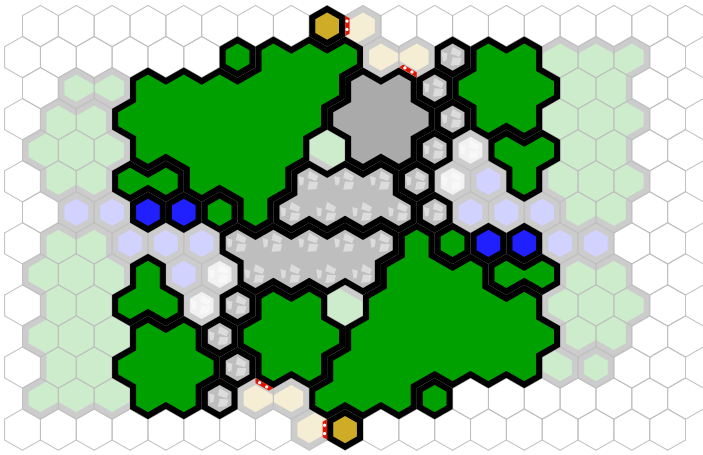

mad_wookiee

hellsgate

Level : 1

Level : 4

Level : 2

Level : 5

Level : 3

Start

Number of player : 2

Size : 17.50x13.00 hex

Requirements:

1 Rise of the Valkyrie

1 Fortress of the Archkyrie