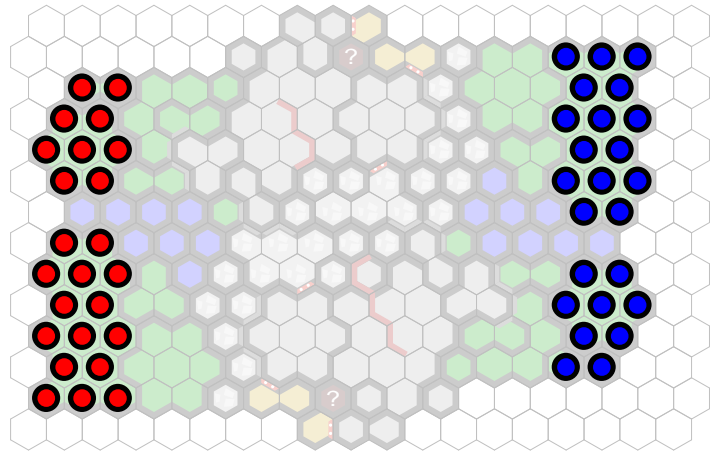

mad_wookiee

hellsgate

Level : 1

Level : 4

Level : 2

Level : 5

Level : 3

Start

Number of player : 2

Size : 17.50x13.00 hex

Requirements:

1 Rise of the Valkyrie

1 Fortress of the Archkyrie