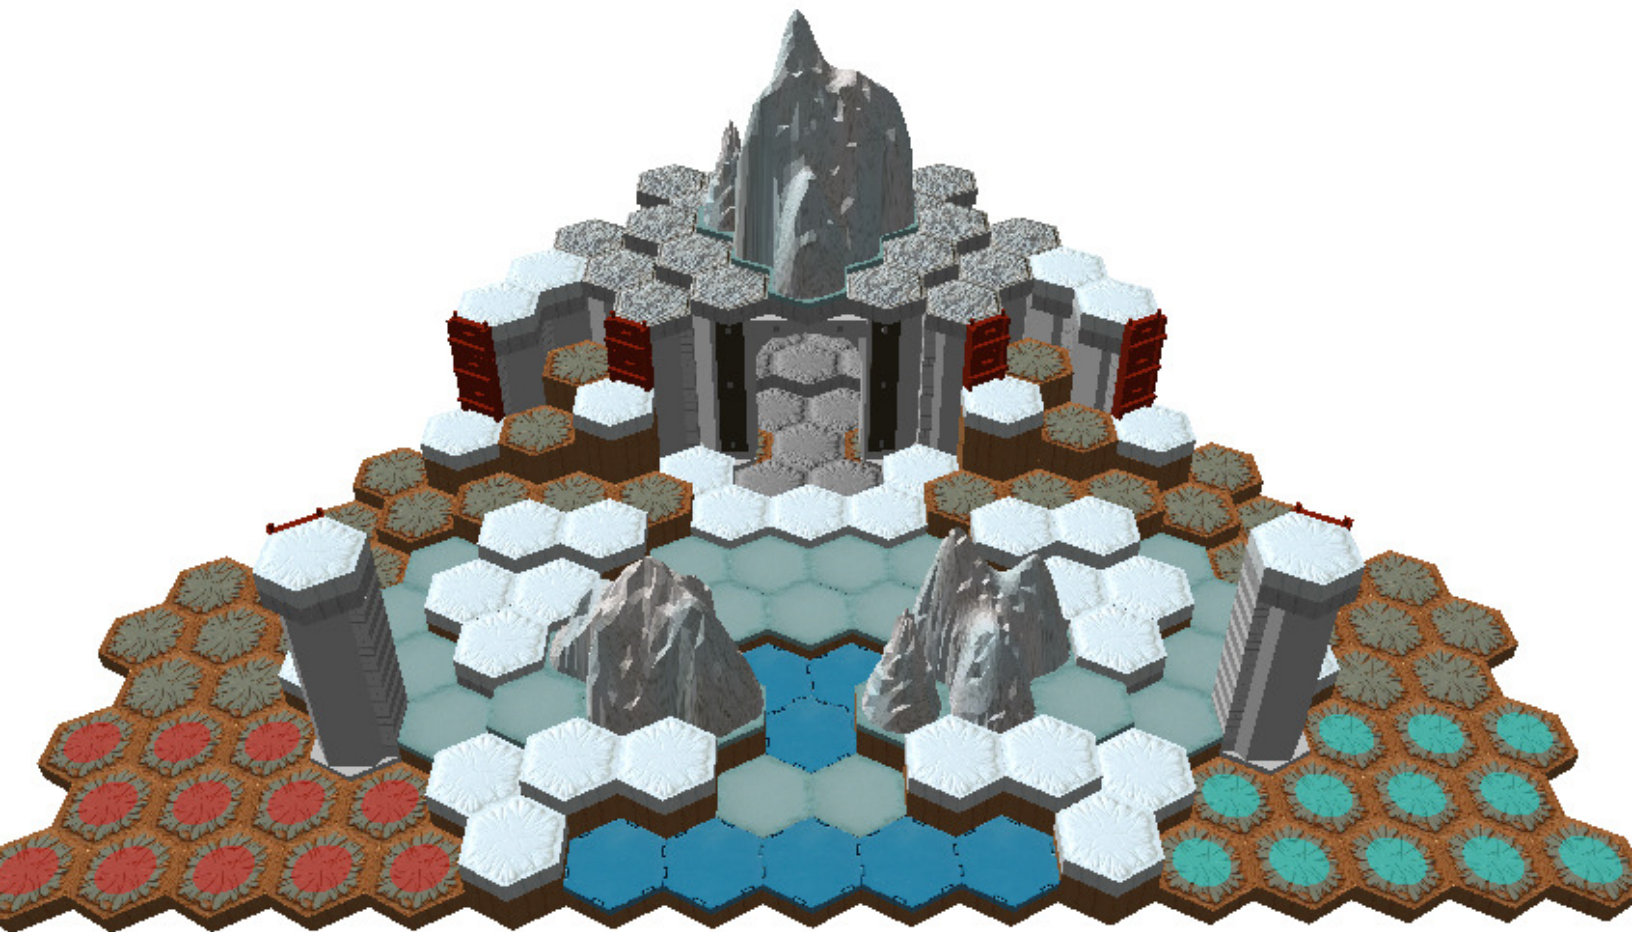

Fortress of Solitude

Author : Vydar is the man

Level : 1

Level : 4

Level : 2

Level : 5

Level : 3

Level : 6

Level : 7

Level : 10

Level : 8

Level : 11

Level : 9

Level : 12

Level : 13

Start

Level : 14

Level : 15

Number of player : 2

Size : 17.00x12.00 hex

Note: Start zones shown are for 1 on 1 play, not for scenario play.

Heavy Snow
Normal Ice