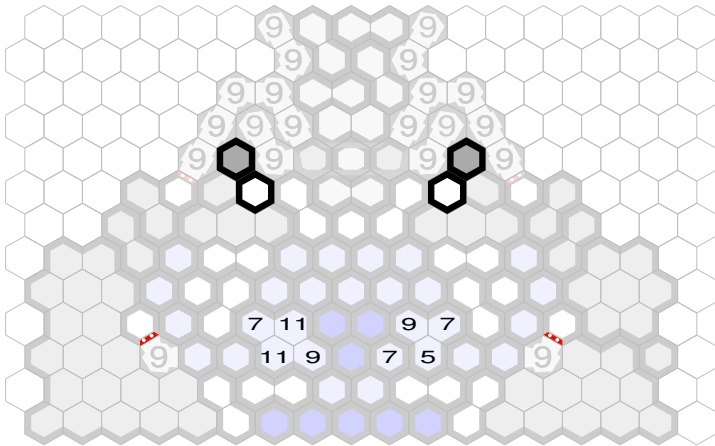

Fortress of Solitude

Author : Vydar is the man

Level : 1

Level : 4

Level : 2

Level : 5

Level : 3

Level : 6

Level : 7

Level : 10

Level : 8

Level : 11

Level : 9

Level : 12

Level : 13

Start

Level : 14

Level : 15

Number of player : 2

Size : 17.00x12.00 hex

Note: Start zones shown are for 1 on 1 play, not for scenario play.

Heavy Snow
Normal Ice