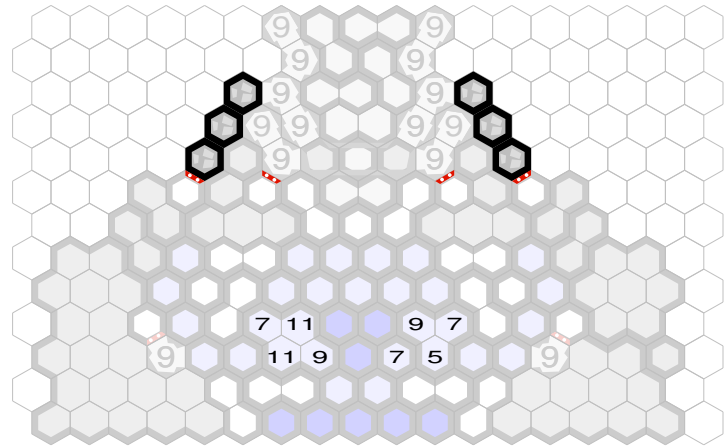

Fortress of Solitude

Author : Vydar is the man

Level : 1

Level : 4

Level : 2

Level : 5

Level : 3

Level : 6

Level : 7

Level : 10

Level : 8

Level : 11

Level : 9

Level : 12

Level : 13

Start

Level : 14

Level : 15

Number of player : 2

Size : 17.00x12.00 hex

Note: Start zones shown are for 1 on 1 play, not for scenario play.

Heavy Snow
Normal Ice