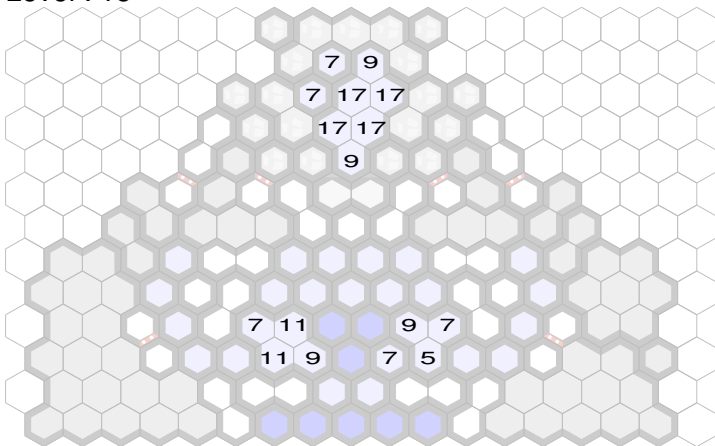

Fortress of Solitude

Author : Vydar is the man

Level : 1

Level : 4

Level : 2

Level : 5

Level : 3

Level : 6

Level : 7

Level : 10

Level : 8

Level : 11

Level : 9

Level : 12

Level : 13

Start

Level : 14

Level : 15

Number of player : 2

Size : 17.00x12.00 hex

Note: Start zones shown are for 1 on 1 play, not for scenario play.

Heavy Snow
Normal Ice