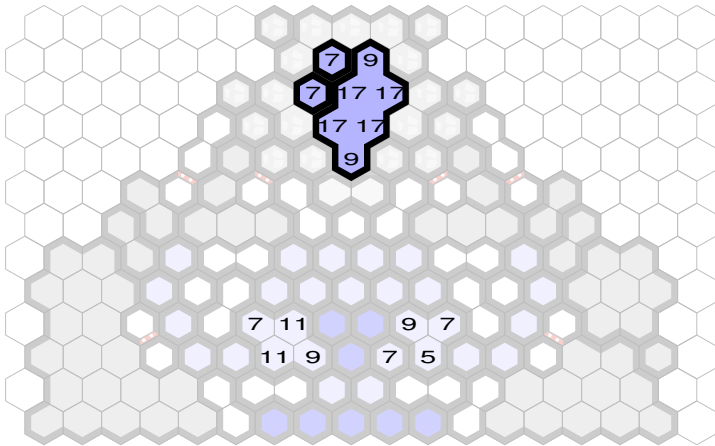

Fortress of Solitude

Author : Vydar is the man

Level : 1

Level : 4

Level : 2

Level : 5

Level : 3

Level : 6

Level : 7

Level : 10

Level : 8

Level : 11

Level : 9

Level : 12

Level : 13

Start

Level : 14

Level : 15

Number of player : 2

Size : 17.00x12.00 hex

Note: Start zones shown are for 1 on 1 play, not for scenario play.

Heavy Snow
Normal Ice