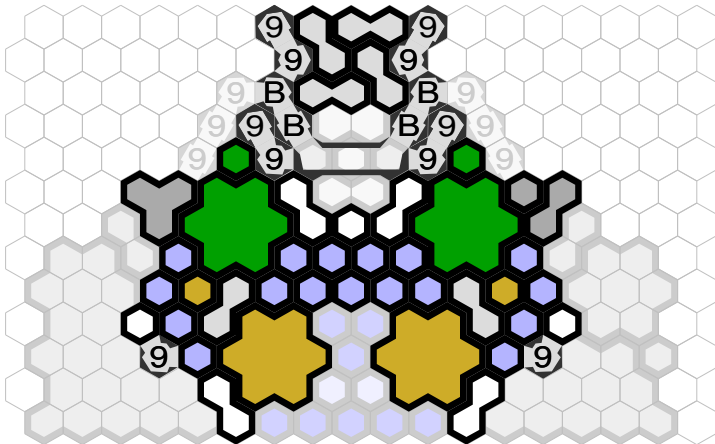

Fortress of Solitude

Author : Vydar is the man

Level : 1

Level : 4

Level : 2

Level : 5

Level : 3

Level : 6

Level : 7

Level : 10

Level : 8

Level : 11

Level : 9

Level : 12

Level : 13

Start

Level : 14

Level : 15

Number of player : 2

Size : 17.00x12.00 hex

Note: Start zones shown are for 1 on 1 play, not for scenario play.

Heavy Snow
Normal Ice