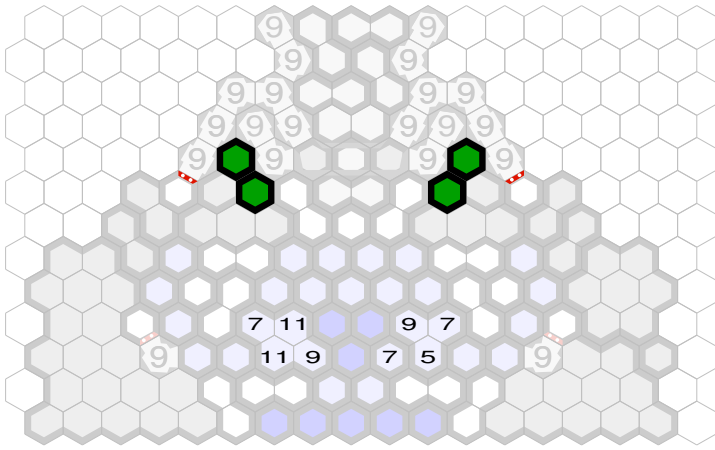

Fortress of Solitude

Author : Vydar is the man

Level : 1

Level : 4

Level : 2

Level : 5

Level : 3

Level : 6

Level : 7

Level : 10

Level : 8

Level : 11

Level : 9

Level : 12

Level : 13

Start

Level : 14

Level : 15

Number of player : 2

Size : 17.00x12.00 hex

Note: Start zones shown are for 1 on 1 play, not for scenario play.

Heavy Snow
Normal Ice