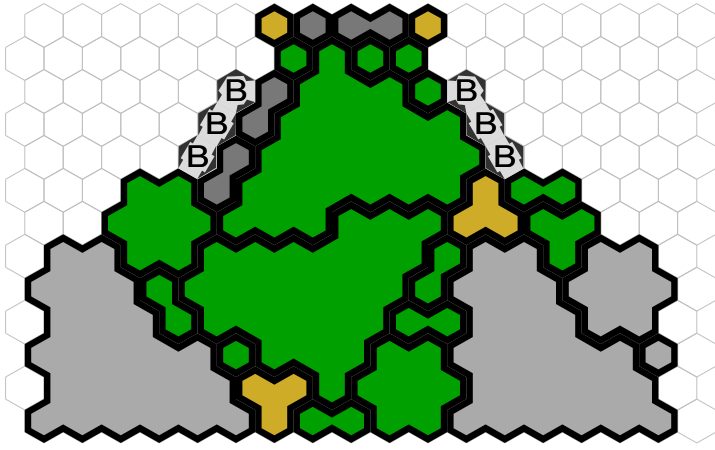

Fortress of Solitude

Author : Vydar is the man

Level : 1

Level : 4

Level : 2

Level : 5

Level : 3

Level : 6

Level : 7

Level : 10

Level : 8

Level : 11

Level : 9

Level : 12

Level : 13

Start

Level : 14

Level : 15

Number of player : 2

Size : 17.00x12.00 hex

Note: Start zones shown are for 1 on 1 play, not for scenario play.

Heavy Snow
Normal Ice