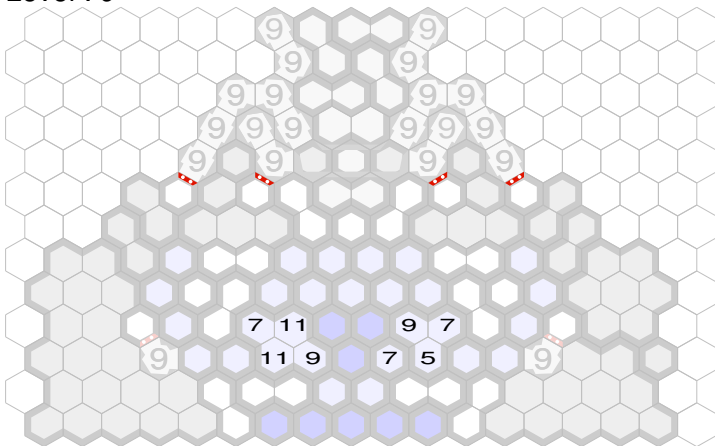

Fortress of Solitude

Author : Vydar is the man

Level : 1

Level : 4

Level : 2

Level : 5

Level : 3

Level : 6

Level : 7

Level : 10

Level : 8

Level : 11

Level : 9

Level : 12

Level : 13

Start

Level : 14

Level : 15

Number of player : 2

Size : 17.00x12.00 hex

Note: Start zones shown are for 1 on 1 play, not for scenario play.

Heavy Snow
Normal Ice