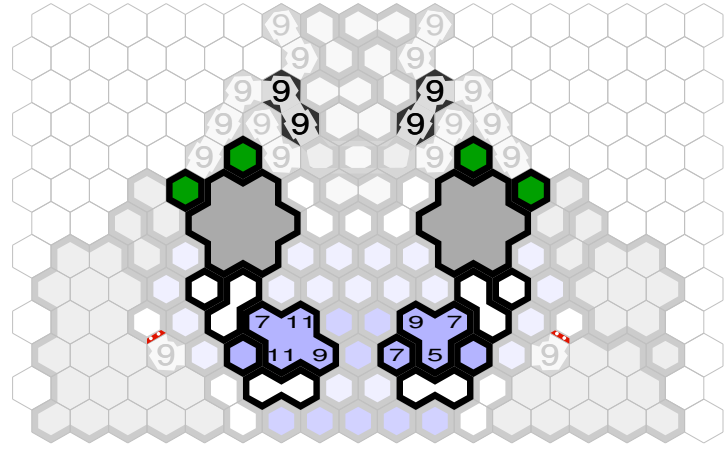

Fortress of Solitude

Author : Vydar is the man

Level : 1

Level : 4

Level : 2

Level : 5

Level : 3

Level : 6

Level : 7

Level : 10

Level : 8

Level : 11

Level : 9

Level : 12

Level : 13

Start

Level : 14

Level : 15

Number of player : 2

Size : 17.00x12.00 hex

Note: Start zones shown are for 1 on 1 play, not for scenario play.

Heavy Snow
Normal Ice