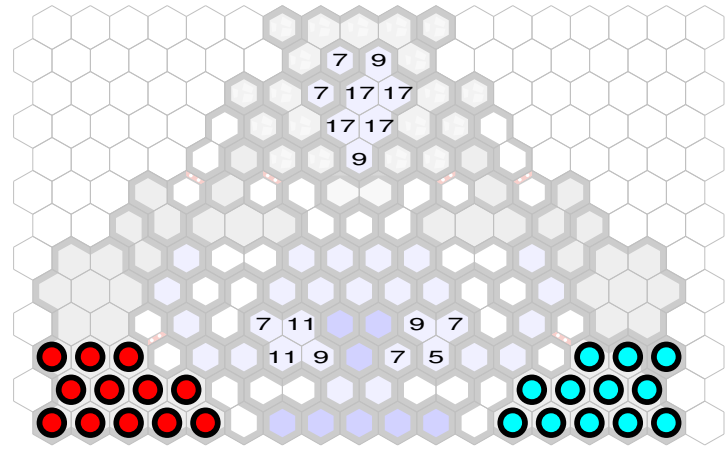

Fortress of Solitude

Author : Vydar is the man

Level : 1

Level : 4

Level : 2

Level : 5

Level : 3

Level : 6

Level : 7

Level : 10

Level : 8

Level : 11

Level : 9

Level : 12

Level : 13

Start

Level : 14

Level : 15

Number of player : 2

Size : 17.00x12.00 hex

Note: Start zones shown are for 1 on 1 play, not for scenario play.

Heavy Snow
Normal Ice