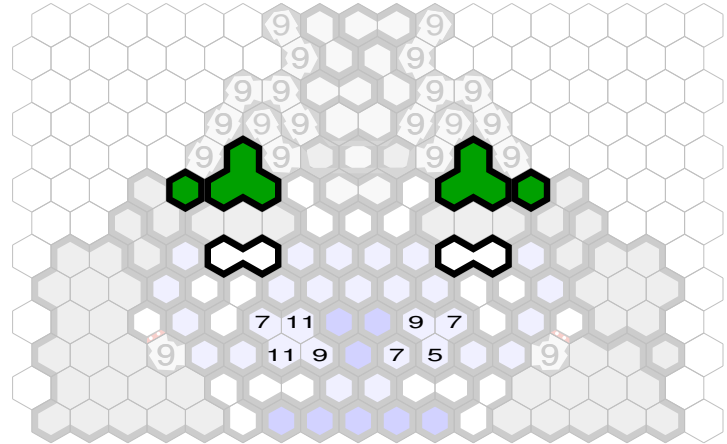

Fortress of Solitude

Author : Vydar is the man

Level : 1

Level : 4

Level : 2

Level : 5

Level : 3

Level : 6

Level : 7

Level : 10

Level : 8

Level : 11

Level : 9

Level : 12

Level : 13

Start

Level : 14

Level : 15

Number of player : 2

Size : 17.00x12.00 hex

Note: Start zones shown are for 1 on 1 play, not for scenario play.

Heavy Snow
Normal Ice