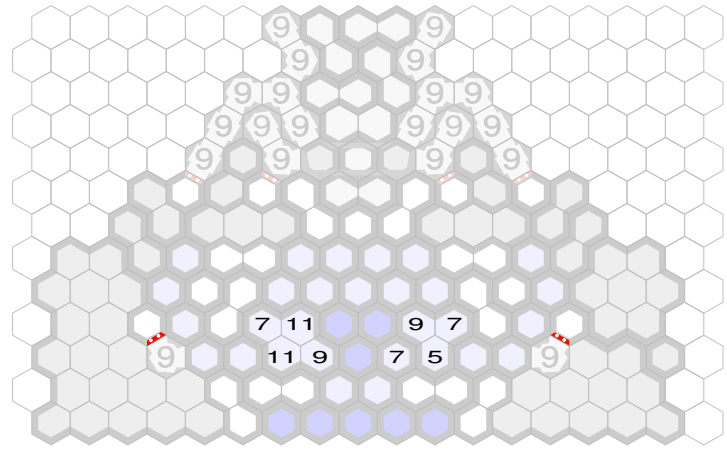

Fortress of Solitude

Author : Vydar is the man

Level : 1

Level : 4

Level : 2

Level : 5

Level : 3

Level : 6

Level : 7

Level : 10

Level : 8

Level : 11

Level : 9

Level : 12

Level : 13

Start

Level : 14

Level : 15

Number of player : 2

Size : 17.00x12.00 hex

Note: Start zones shown are for 1 on 1 play, not for scenario play.

Heavy Snow
Normal Ice