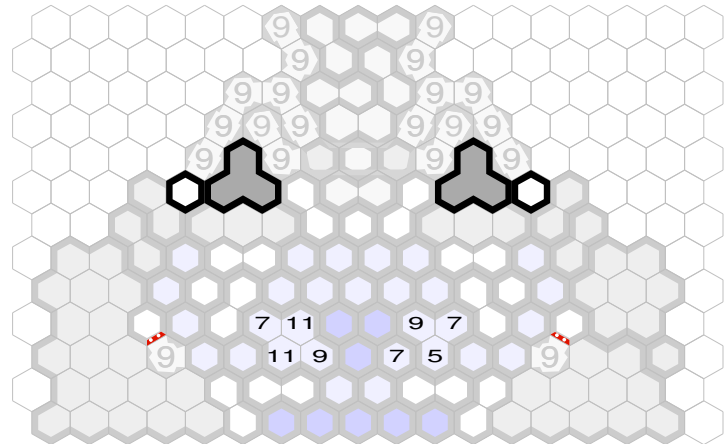

Fortress of Solitude

Author : Vydar is the man

Level : 1

Level : 4

Level : 2

Level : 5

Level : 3

Level : 6

Level : 7

Level : 10

Level : 8

Level : 11

Level : 9

Level : 12

Level : 13

Start

Level : 14

Level : 15

Number of player : 2

Size : 17.00x12.00 hex

Note: Start zones shown are for 1 on 1 play, not for scenario play.

Heavy Snow
Normal Ice