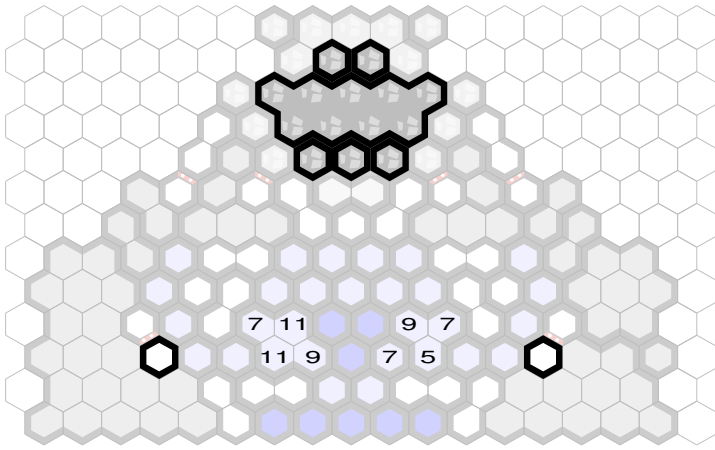

Fortress of Solitude

Author : Vydar is the man

Level : 1

Level : 4

Level : 2

Level : 5

Level : 3

Level : 6

Level : 7

Level : 10

Level : 8

Level : 11

Level : 9

Level : 12

Level : 13

Start

Level : 14

Level : 15

Number of player : 2

Size : 17.00x12.00 hex

Note: Start zones shown are for 1 on 1 play, not for scenario play.

Heavy Snow
Normal Ice