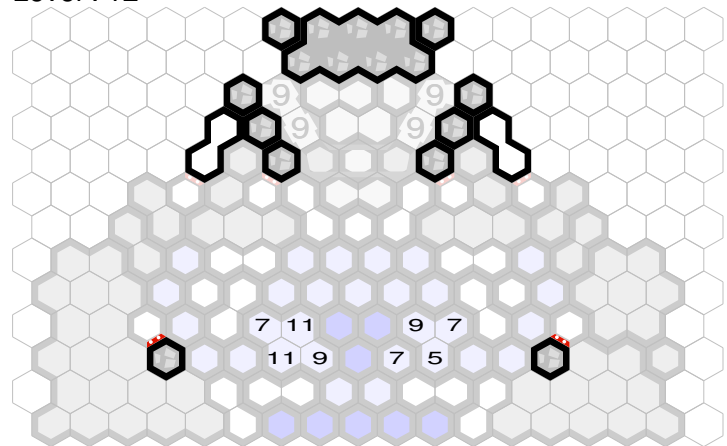

Fortress of Solitude

Author : Vydar is the man

Level : 1

Level : 4

Level : 2

Level : 5

Level : 3

Level : 6

Level : 7

Level : 10

Level : 8

Level : 11

Level : 9

Level : 12

Level : 13

Start

Level : 14

Level : 15

Number of player : 2

Size : 17.00x12.00 hex

Note: Start zones shown are for 1 on 1 play, not for scenario play.

Heavy Snow
Normal Ice