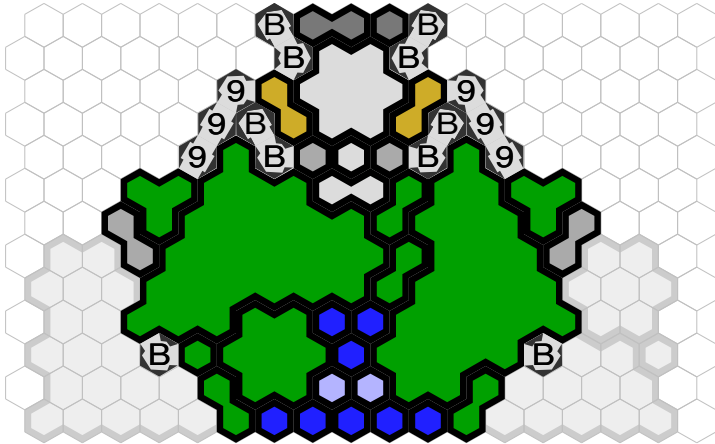

Fortress of Solitude

Author : Vydar is the man

Level : 1

Level : 4

Level : 2

Level : 5

Level : 3

Level : 6

Level : 7

Level : 10

Level : 8

Level : 11

Level : 9

Level : 12

Level : 13

Start

Level : 14

Level : 15

Number of player : 2

Size : 17.00x12.00 hex

Note: Start zones shown are for 1 on 1 play, not for scenario play.

Heavy Snow
Normal Ice