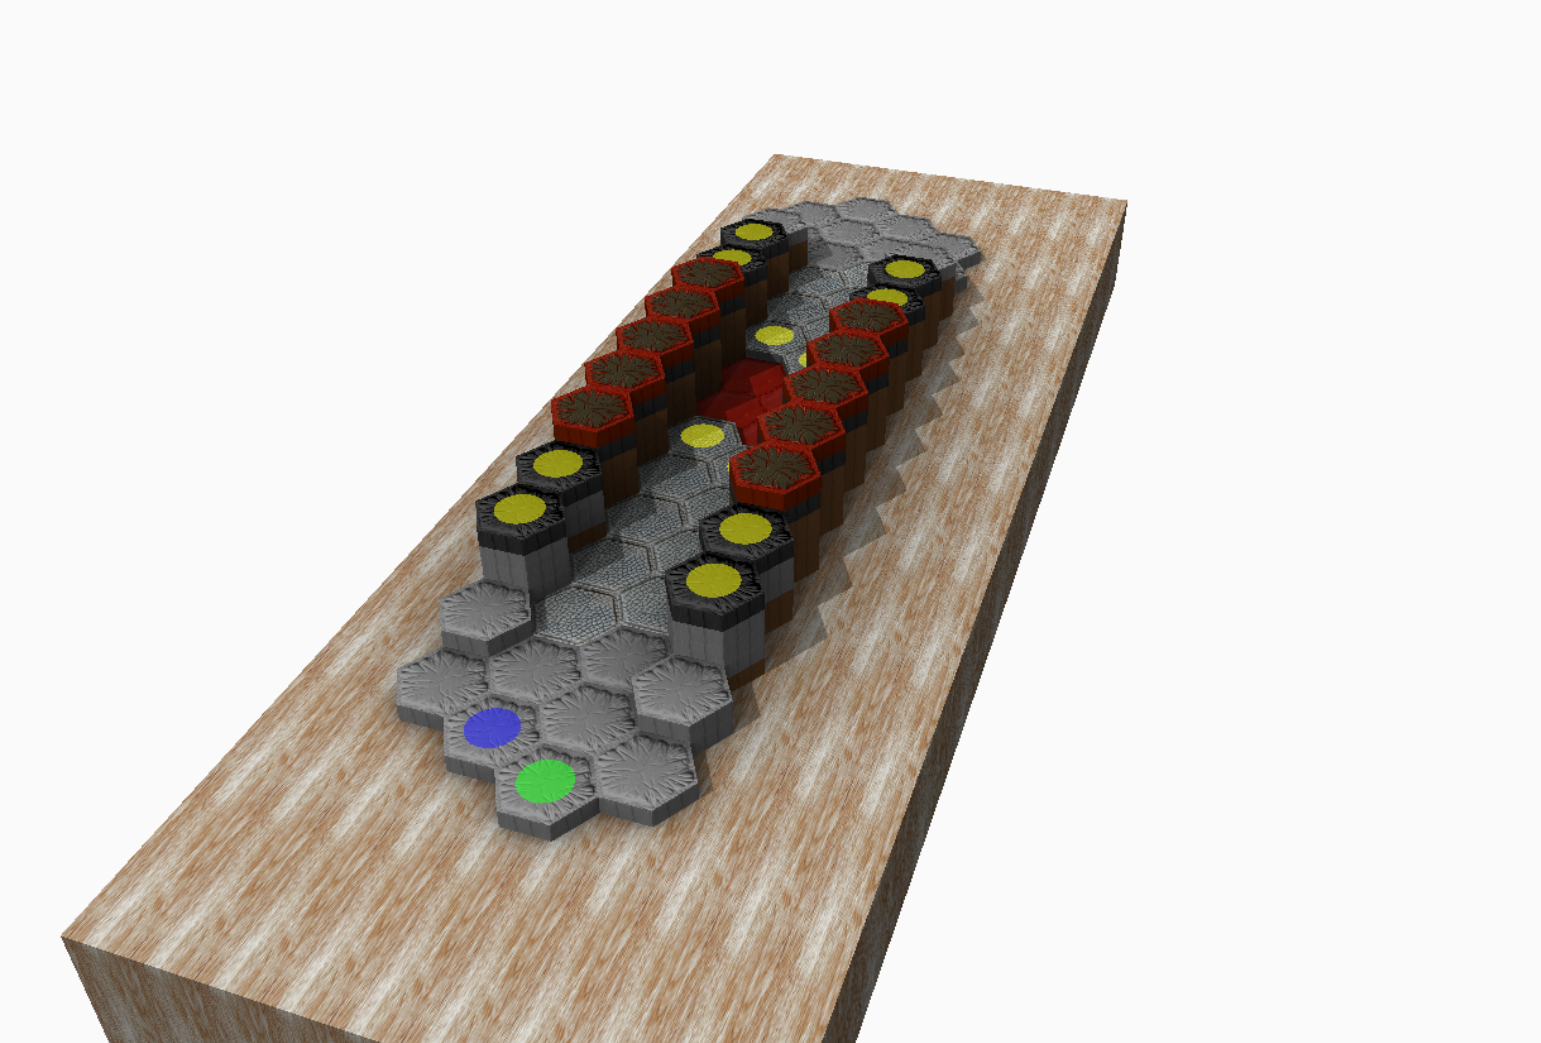

Fire Sanctuary Room 2

Author : White Knight

Level : 1

Level : 4

Level : 2

Level : 5

Level : 3

Level : 6

Start

Number of player :

Size : 27.10x6.56 inch

Defeat 3 squads of Deathreavers.

Uses 1 Master Set, 1 Marvel Set, and 1 Volcano Set.