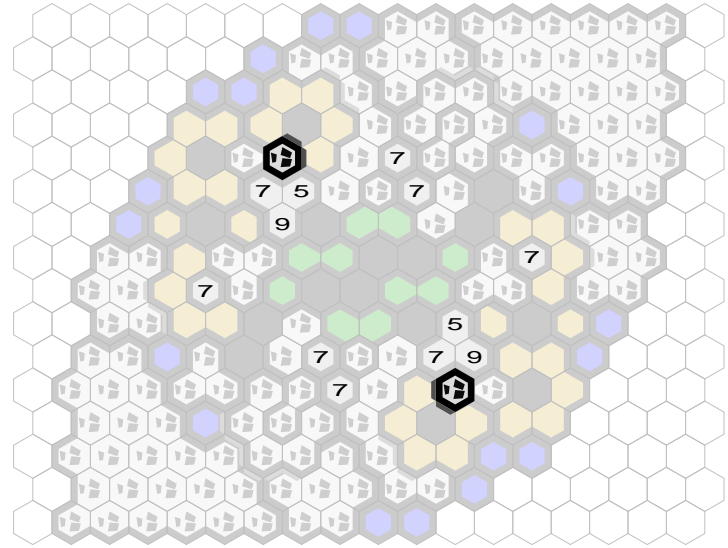

Fallcrest Stronghold

Author : Robber

Level : 1

Level : 4

Level : 2

Start

Level : 3

Number of player : 2

Size : 73.56x63.06 cm