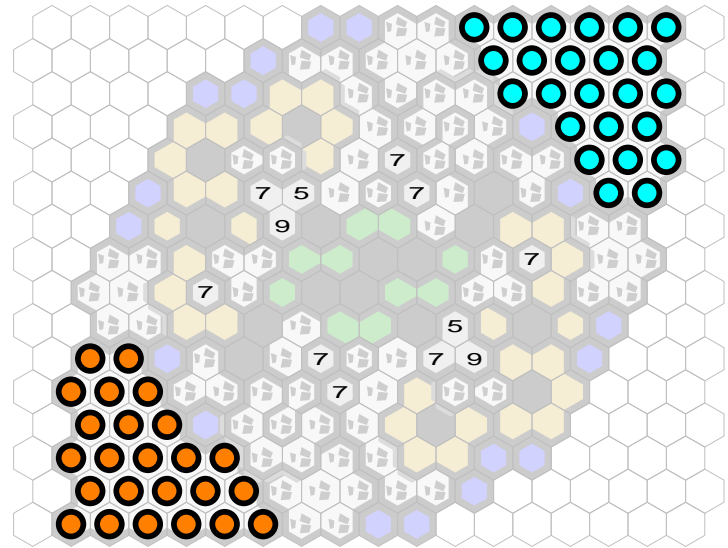

Fallcrest Stronghold

Author : Robber

Level : 1

Level : 4

Level : 2

Start

Level : 3

Number of player : 2

Size : 73.56x63.06 cm