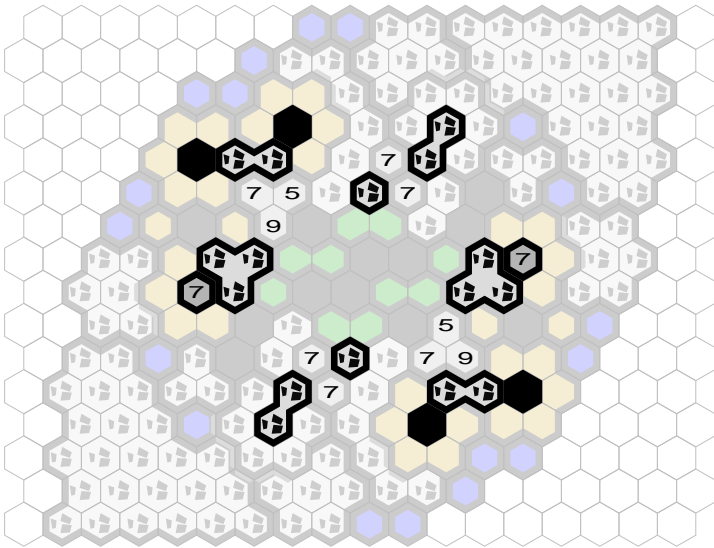

Fallcrest Stronghold

Author : Robber

Level : 1

Level : 4

Level : 2

Start

Level : 3

Number of player : 2

Size : 73.56x63.06 cm