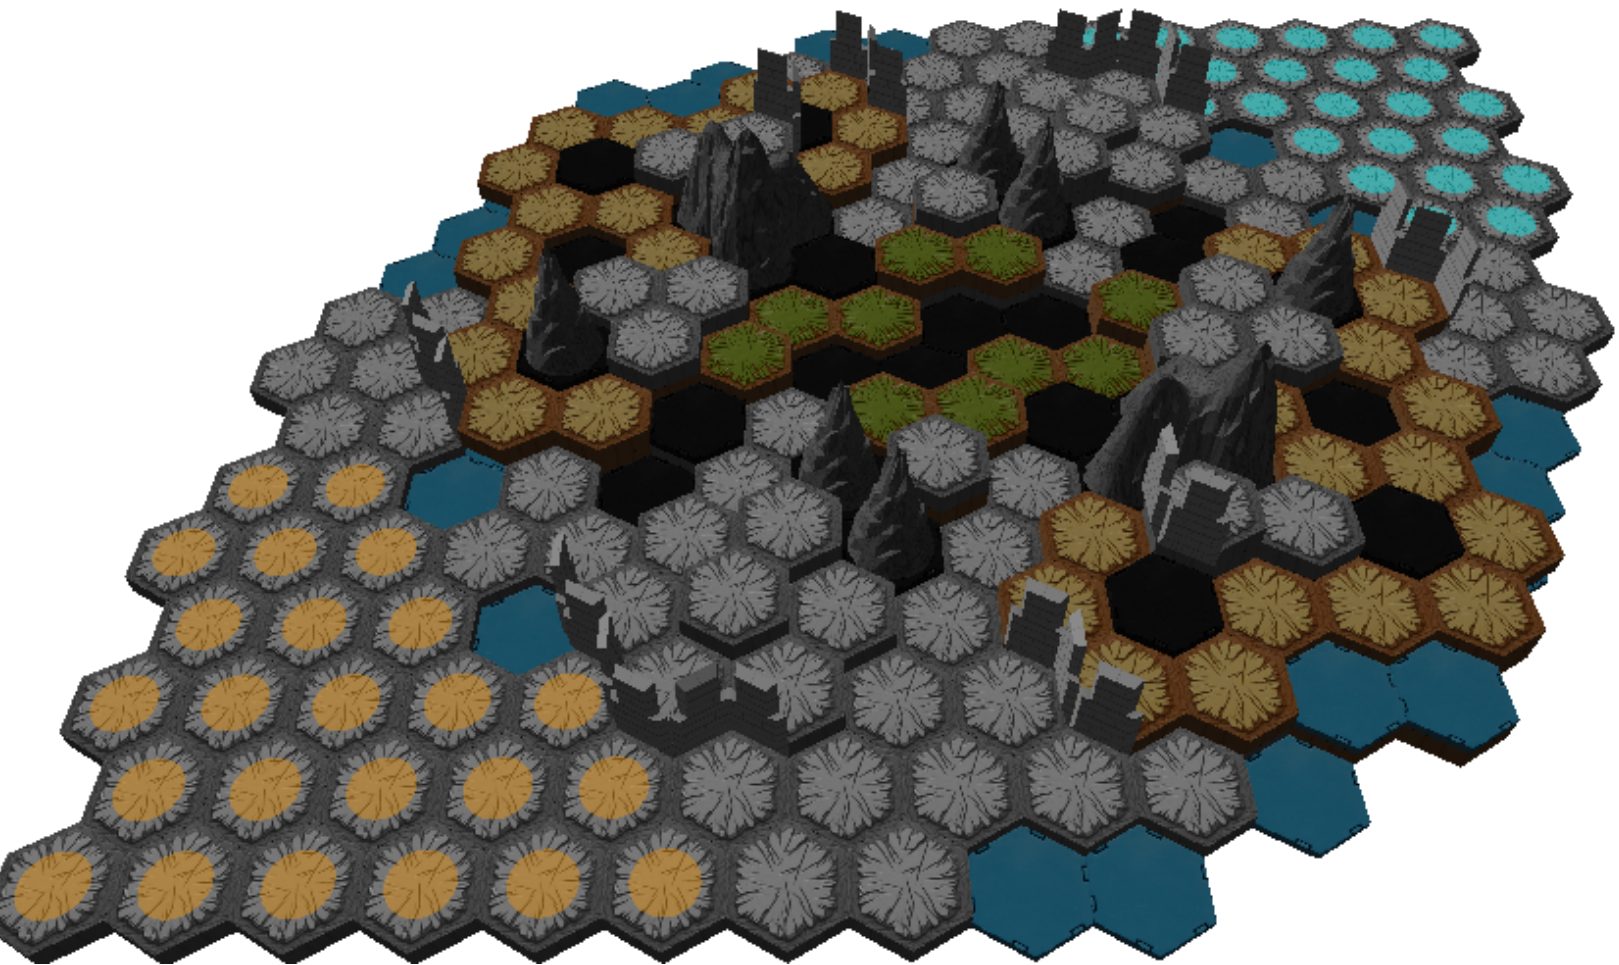

Fallcrest Stronghold

Author : Robber

Level : 1

Level : 4

Level : 2

Start

Level : 3

Number of player : 2

Size : 73.56x63.06 cm