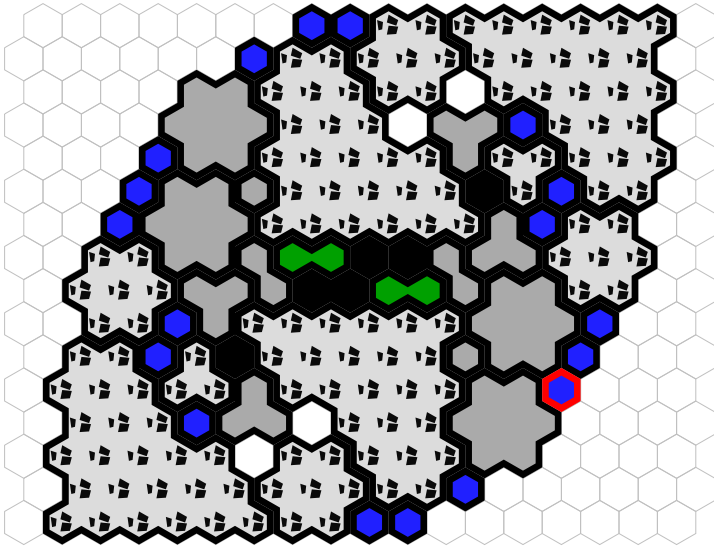

Fallcrest Stronghold

Author : Robber

Level : 1

Level : 4

Level : 2

Start

Level : 3

Number of player : 2

Size : 73.56x63.06 cm