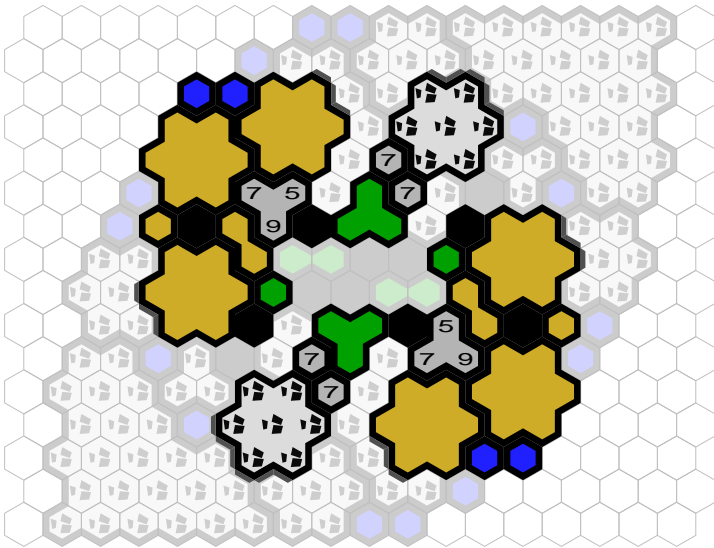

Fallcrest Stronghold

Author : Robber

Level : 1

Level : 4

Level : 2

Start

Level : 3

Number of player : 2

Size : 73.56x63.06 cm