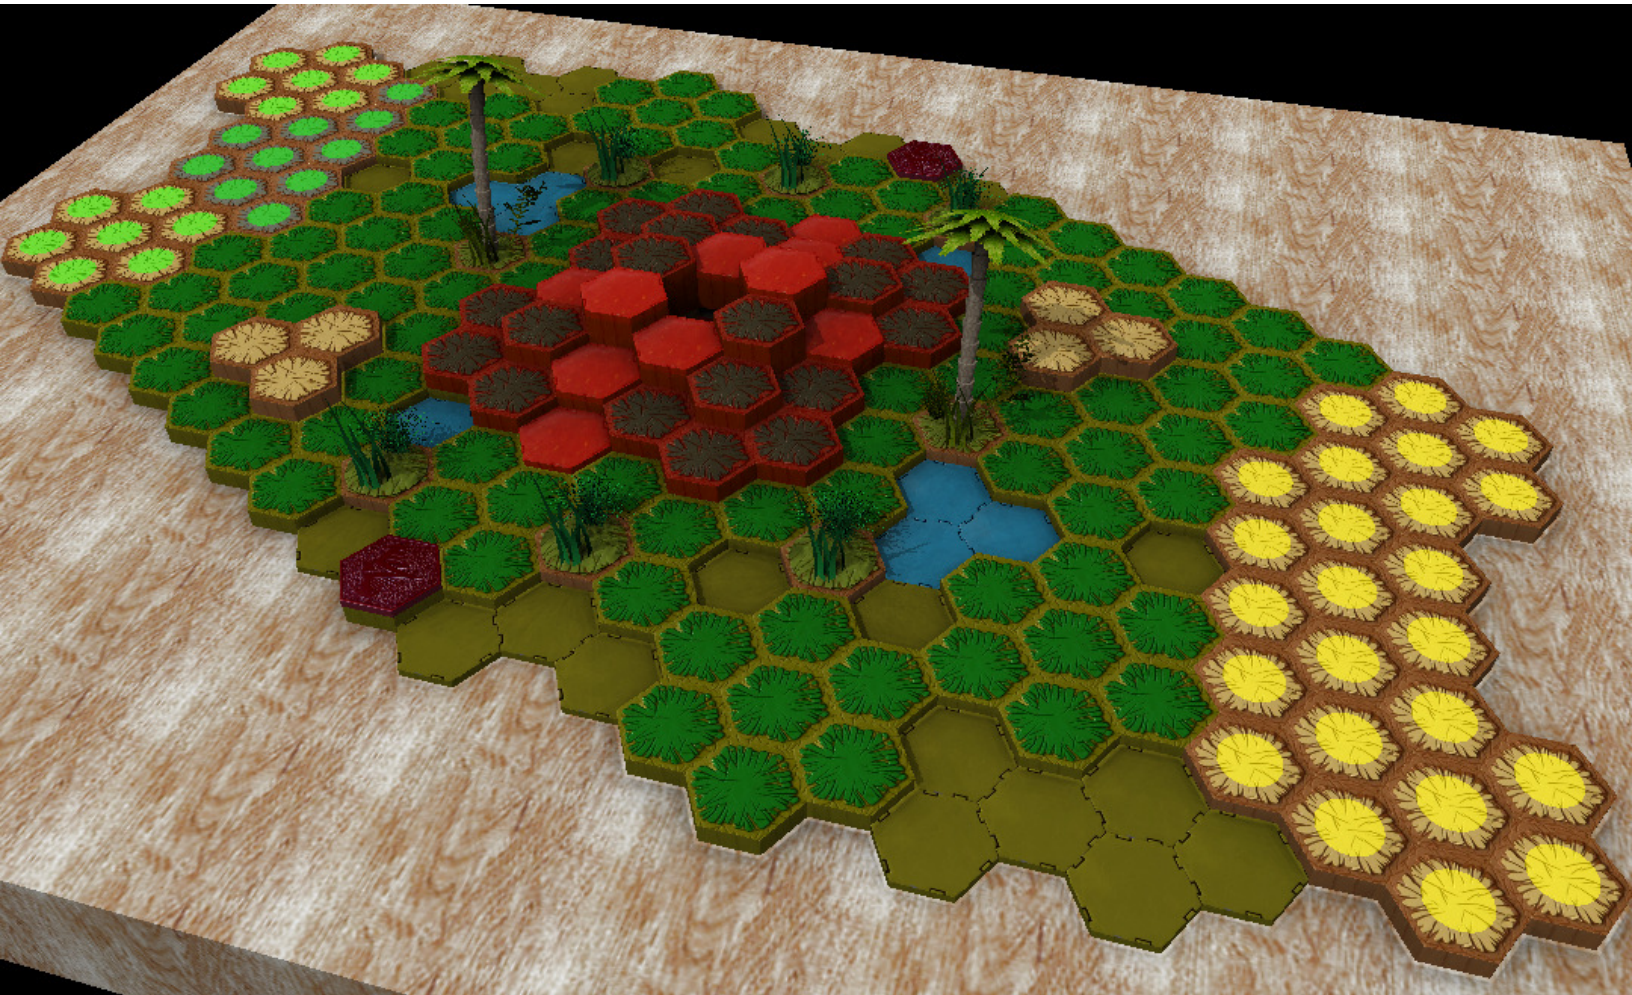

# Exploding Wilderness

Author : nyys

Level : 1

Level : 4

Level : 2

Level : 5

Level : 3

Start

Number of player : 2

Size : 14.00x22.00 hex

Requires 1 SotM, 1 TJ, 1 VW