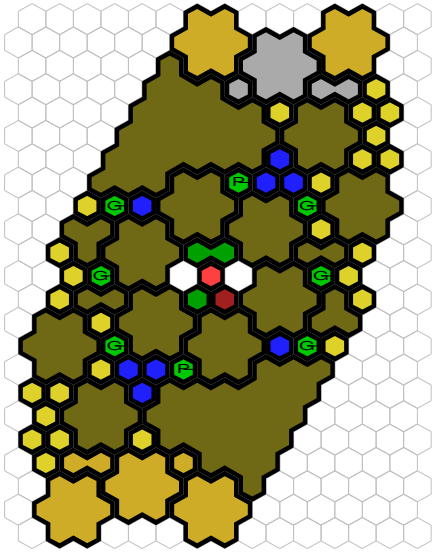

# Exploding Wilderness

Author : nyys

Level : 1

Level : 4

Level : 2

Level : 5

Level : 3

Start

Number of player : 2

Size : 14.00x22.00 hex

Requires 1 SotM, 1 TJ, 1 VW