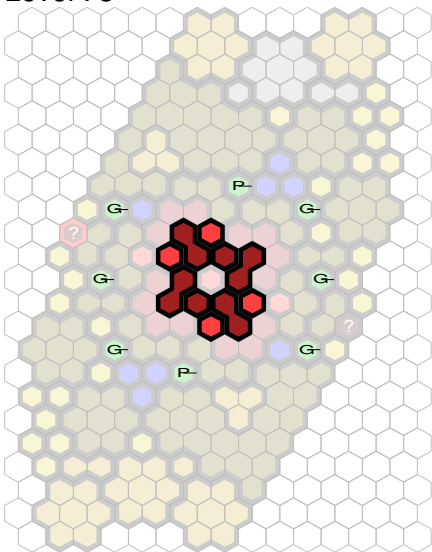

# Exploding Wilderness

Author : nyys

Level : 1

Level : 4

Level : 2

Level : 5

Level : 3

Start

Number of player : 2

Size : 14.00x22.00 hex

Requires 1 SotM, 1 TJ, 1 VW