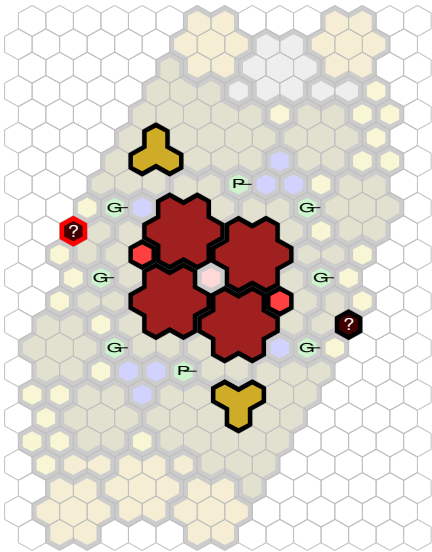

# Exploding Wilderness

Author : nyys

Level : 1

Level : 4

Level : 2

Level : 5

Level : 3

Start

Number of player : 2

Size : 14.00x22.00 hex

Requires 1 SotM, 1 TJ, 1 VW