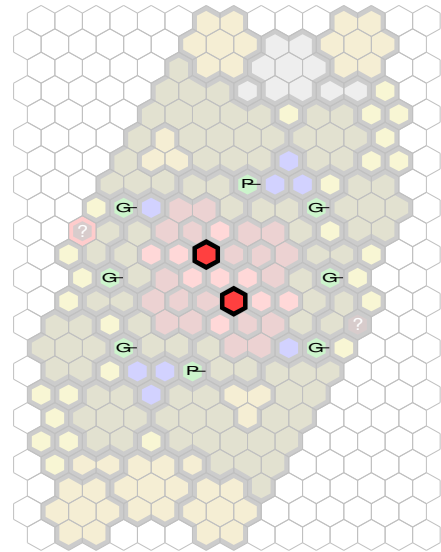

# Exploding Wilderness

Author : nyys

Level : 1

Level : 4

Level : 2

Level : 5

Level : 3

Start

Number of player : 2

Size : 14.00x22.00 hex

Requires 1 SotM, 1 TJ, 1 VW