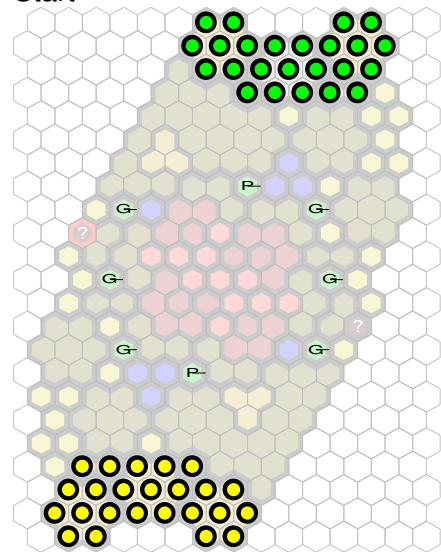

# Exploding Wilderness

Author : nyys

Level : 1

Level : 4

Level : 2

Level : 5

Level : 3

Start

Number of player : 2

Size : 14.00x22.00 hex

Requires 1 SotM, 1 TJ, 1 VW