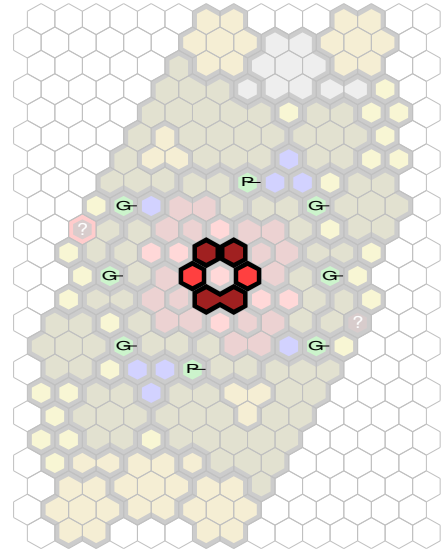

# Exploding Wilderness

Author : nyys

Level : 1

Level : 4

Level : 2

Level : 5

Level : 3

Start

Number of player : 2

Size : 14.00x22.00 hex

Requires 1 SotM, 1 TJ, 1 VW