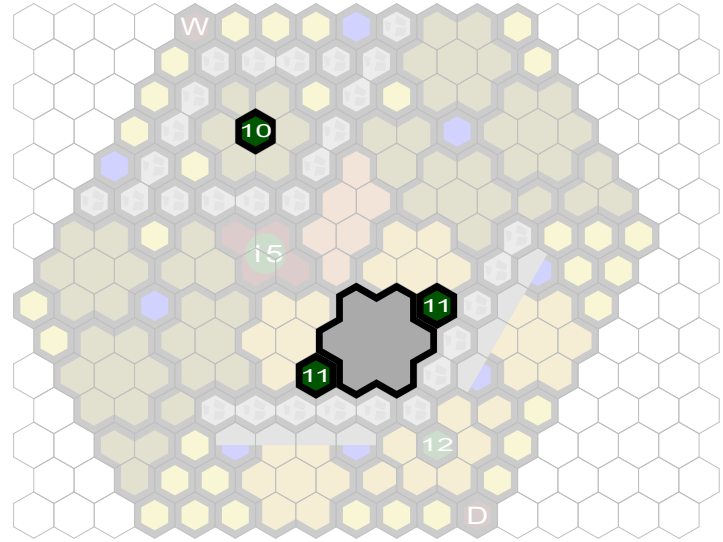

# Everglades and Evergreens

Author : Rednax

Level : 1

Level : 4

Level : 2

Start

Level : 3

Number of player : 2

Size : 27.97x23.22 inch

A map for two armies of 400-600 points.

Requires 1 SotM, 1 RttFF