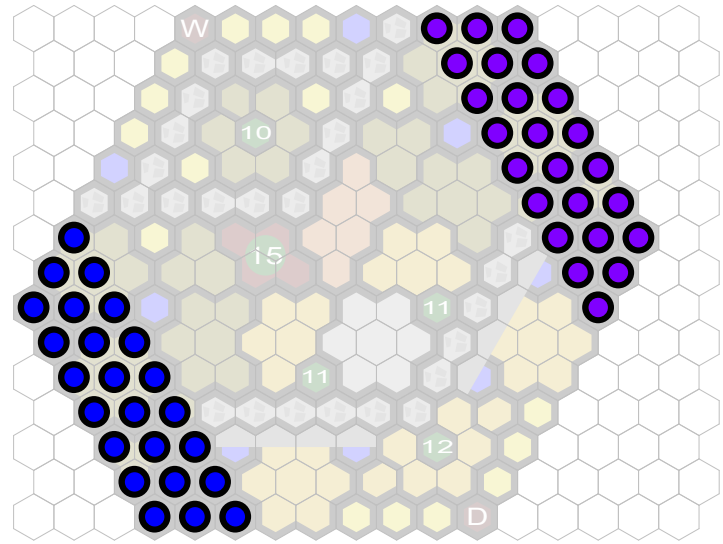

# Everglades and Evergreens

Author : Rednax

Level : 1

Level : 4

Level : 2

Start

Level : 3

Number of player : 2

Size : 27.97x23.22 inch

A map for two armies of 400-600 points.

Requires 1 SotM, 1 RttFF