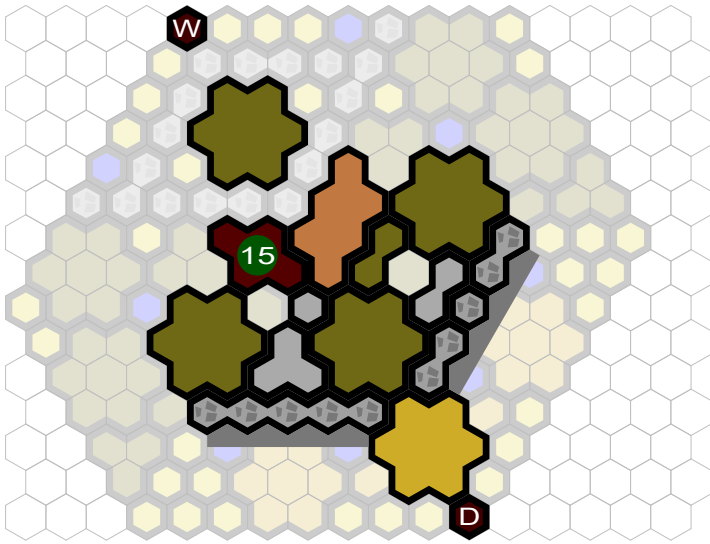

# Everglades and Evergreens

Author : Rednax

Level : 1

Level : 4

Level : 2

Start

Level : 3

Number of player : 2

Size : 27.97x23.22 inch

A map for two armies of 400-600 points.

Requires 1 SotM, 1 RttFF