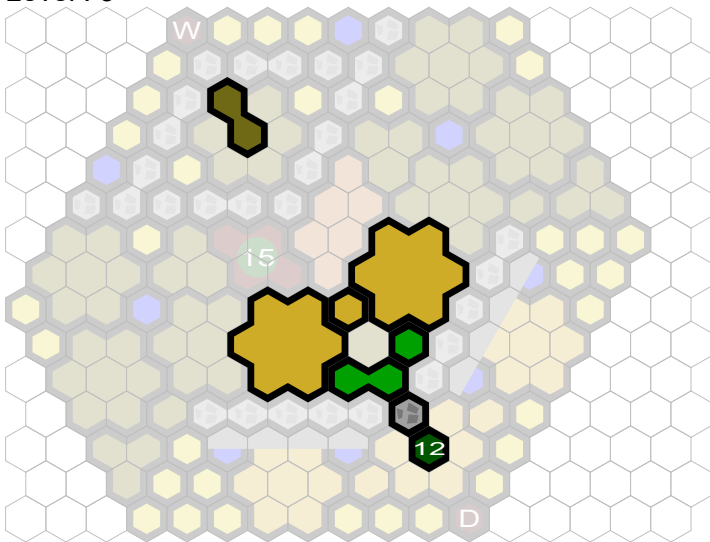

# Everglades and Evergreens

Author : Rednax

Level : 1

Level : 4

Level : 2

Start

Level : 3

Number of player : 2

Size : 27.97x23.22 inch

A map for two armies of 400-600 points.

Requires 1 SotM, 1 RttFF