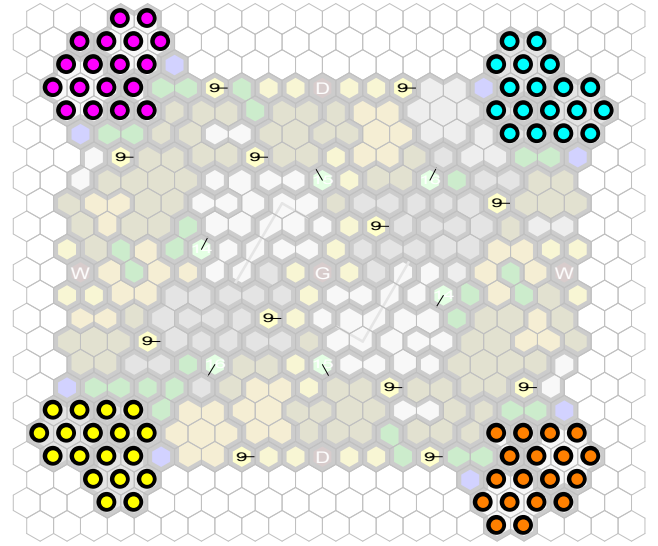

Entropy

Author : BiggaBullfrog

Level : 1

Start

Level : 2

Level : 3

Number of player :

Size : 98.08x90.09 cm

1 SotM - 2 MtCB - 2 TJ

Be sure to remove the top levels of the Warehouse Ruin!!

2 Dagmar (Initiative), 2 Wannok (Wound), 1 Gerda (Defense)

For all your 4 Player hopes and dreams!