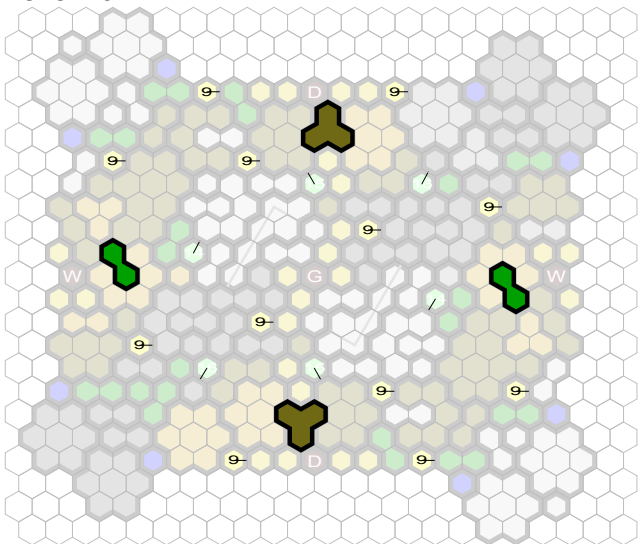

Entropy

Author : BiggaBullfrog

Level : 1

Start

Level : 2

Level : 3

Number of player :

Size : 98.08x90.09 cm

1 SotM - 2 MtCB - 2 TJ

Be sure to remove the top levels of the Warehouse Ruin!!

2 Dagmar (Initiative), 2 Wannok (Wound), 1 Gerda (Defense)

For all your 4 Player hopes and dreams!