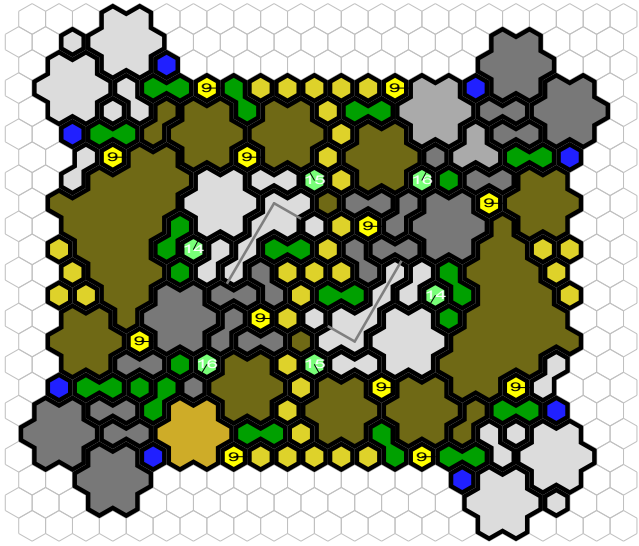

Entropy

Author : BiggaBullfrog

Level : 1

Start

Level : 2

Level : 3

Number of player :

Size : 98.08x90.09 cm

1 SotM - 2 MtCB - 2 TJ

Be sure to remove the top levels of the Warehouse Ruin!!

2 Dagmar (Initiative), 2 Wannok (Wound), 1 Gerda (Defense)

For all your 4 Player hopes and dreams!