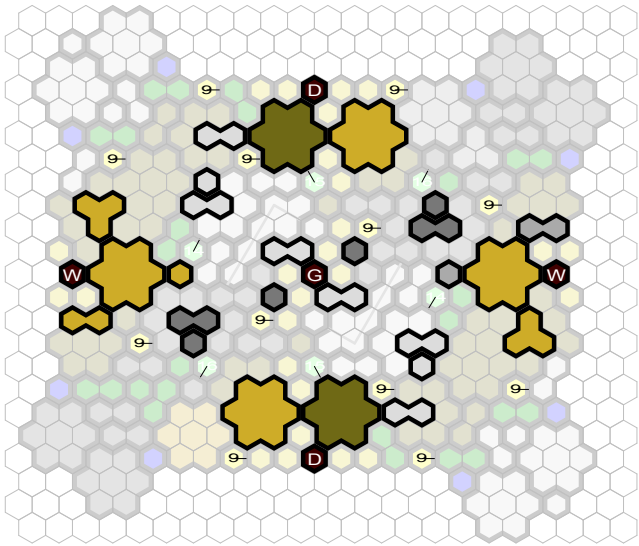

Entropy

Author : BiggaBullfrog

Level : 1

Start

Level : 2

Level : 3

Number of player :

Size : 98.08x90.09 cm

1 SotM - 2 MtCB - 2 TJ

Be sure to remove the top levels of the Warehouse Ruin!!

2 Dagmar (Initiative), 2 Wannok (Wound), 1 Gerda (Defense)

For all your 4 Player hopes and dreams!