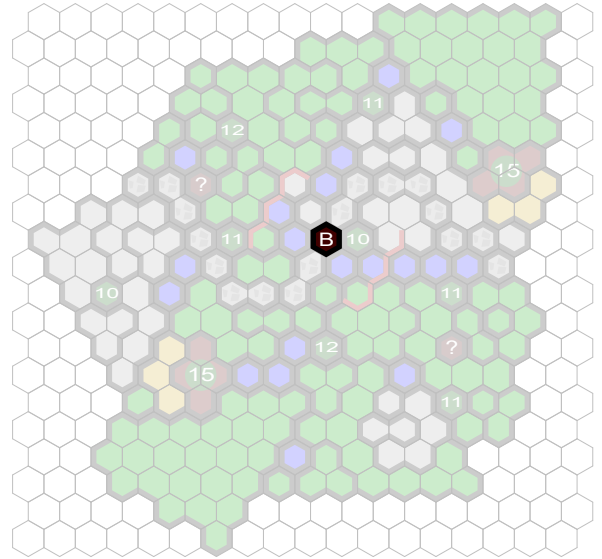

# Deserted River Mill

Author : Sir Heroscape

Level : 1

Level : 4

Level : 2

Start

Level : 3

Number of player : 2

Size : 75.79x78.51 cm