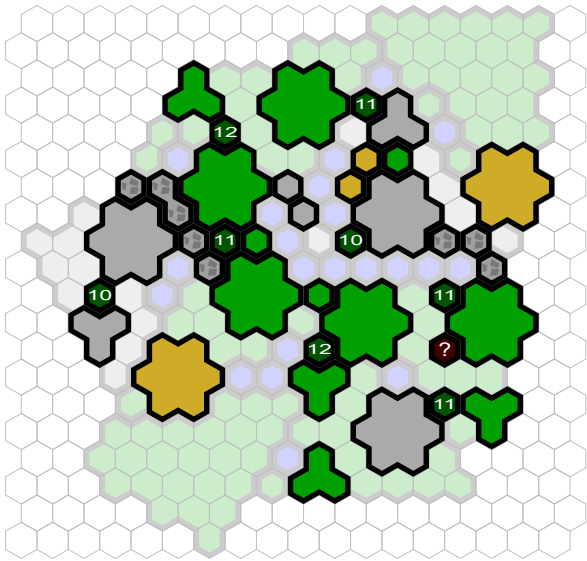

# Deserted River Mill

Author : Sir Heroscape

Level : 1

Level : 4

Level : 2

Start

Level : 3

Number of player : 2

Size : 75.79x78.51 cm