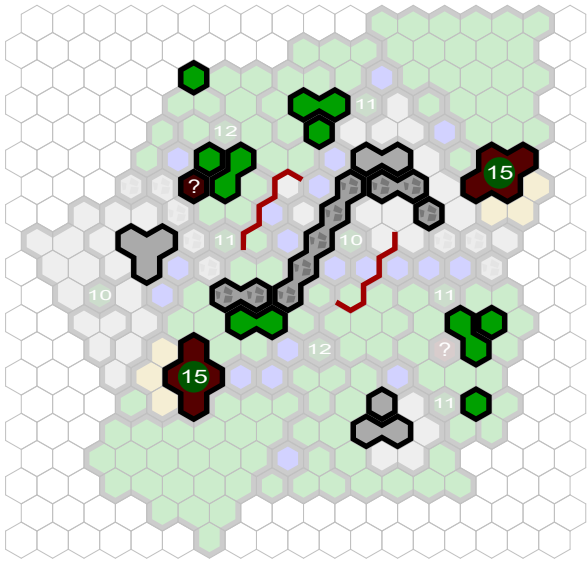

# Deserted River Mill

Author : Sir Heroscape

Level : 1

Level : 4

Level : 2

Start

Level : 3

Number of player : 2

Size : 75.79x78.51 cm