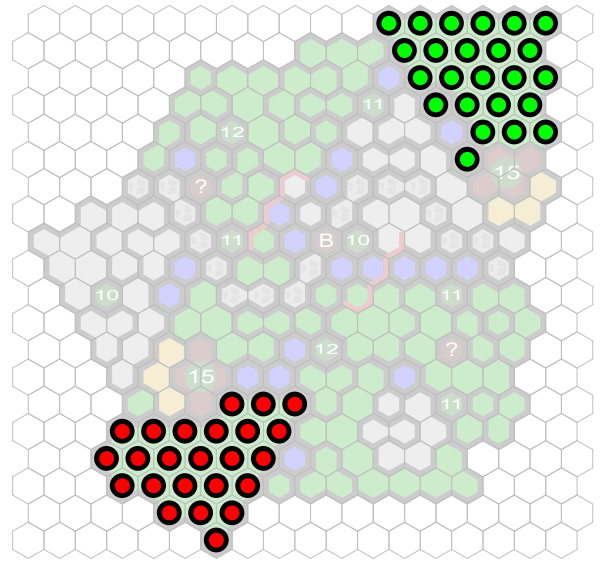

# Deserted River Mill

Author : Sir Heroscape

Level : 1

Level : 4

Level : 2

Start

Level : 3

Number of player : 2

Size : 75.79x78.51 cm