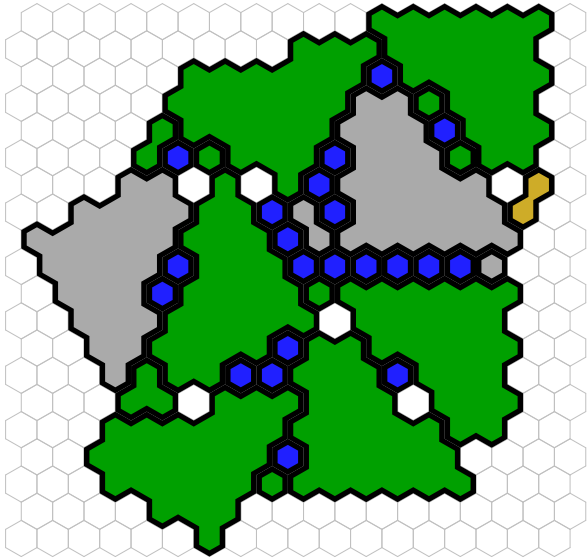

# Deserted River Mill

Author : Sir Heroscape

Level : 1

Level : 4

Level : 2

Start

Level : 3

Number of player : 2

Size : 75.79x78.51 cm