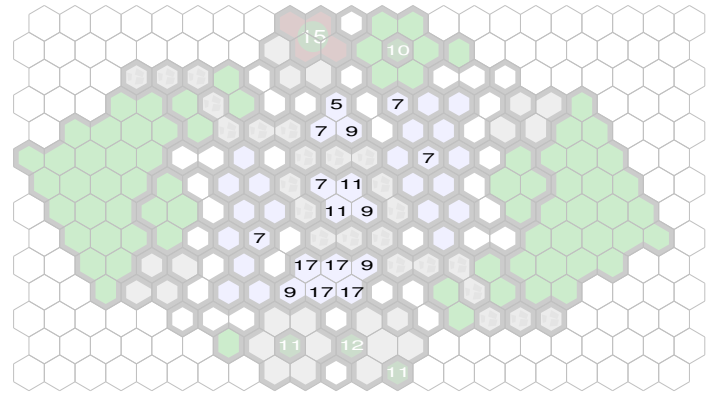

Crystallized

Author : Soul Shackle

Level : 1

Level : 4

Level : 2

Level : 5

Level : 3

Start

Number of player : 2-4

Size : 21.50x13.00 hex