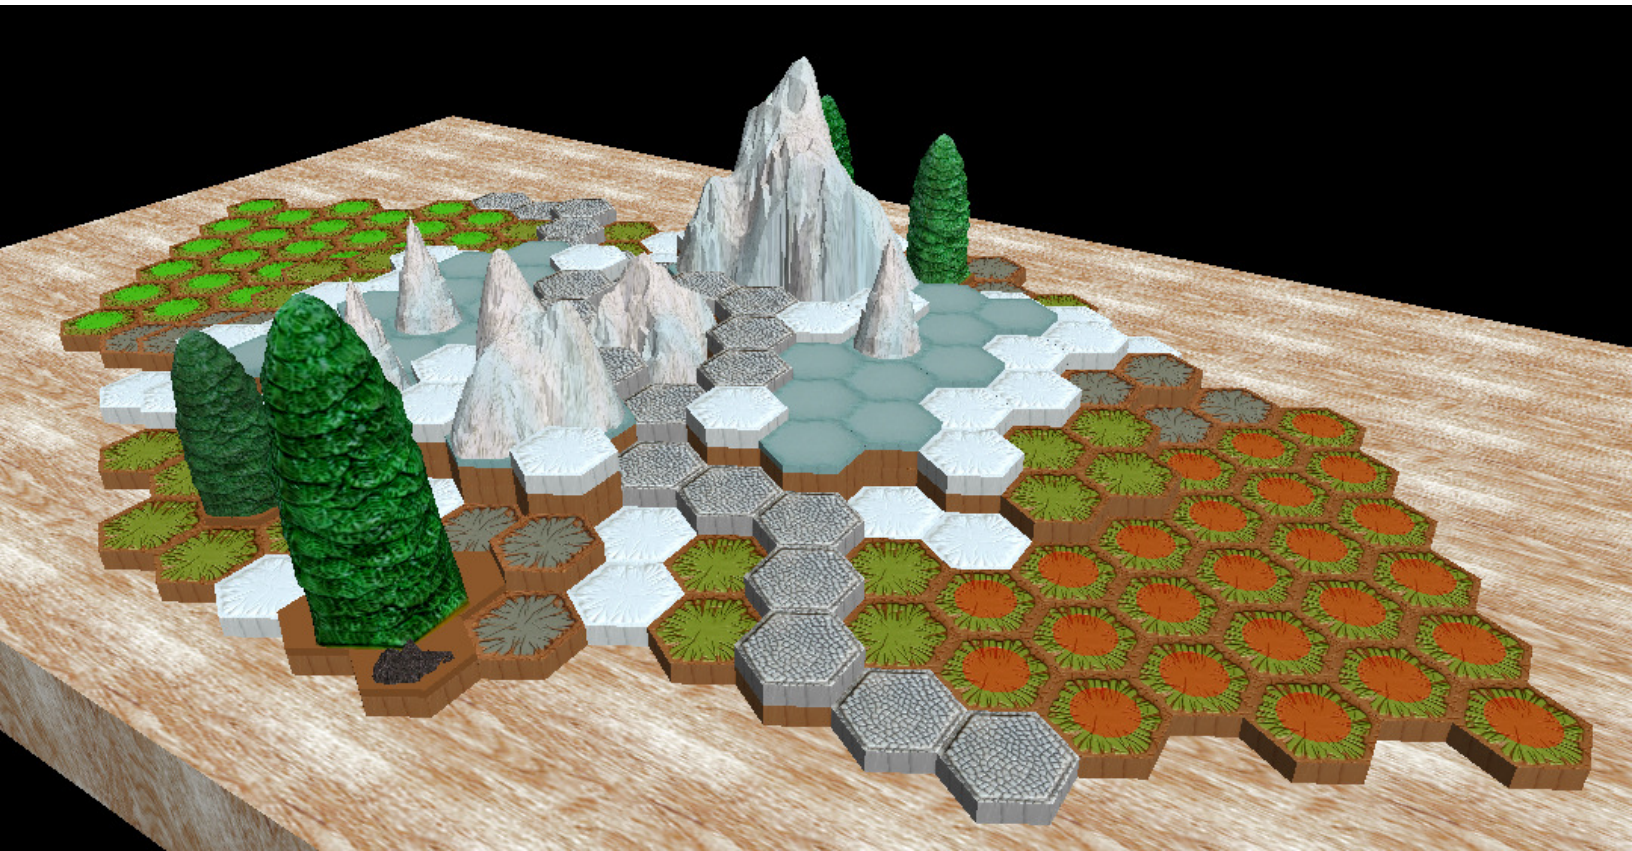

Crystallized

Author : Soul Shackle

Level : 1

Level : 4

Level : 2

Level : 5

Level : 3

Start

Number of player : 2-4

Size : 21.50x13.00 hex