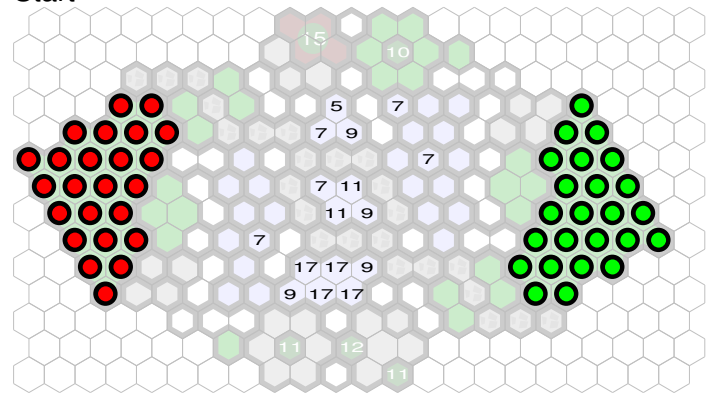

Crystallized

Author : Soul Shackle

Level : 1

Level : 4

Level : 2

Level : 5

Level : 3

Start

Number of player : 2-4

Size : 21.50x13.00 hex