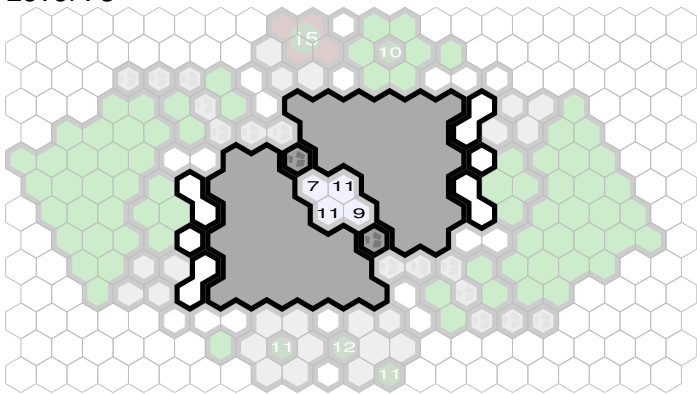

Crystallized

Author : Soul Shackle

Level : 1

Level : 4

Level : 2

Level : 5

Level : 3

Start

Number of player : 2-4

Size : 21.50x13.00 hex