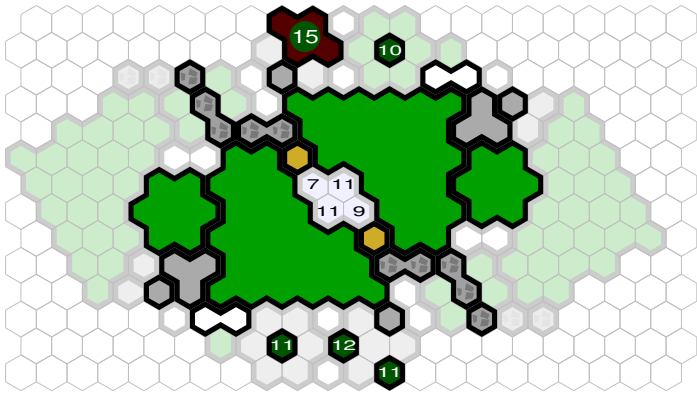

Crystallized

Author : Soul Shackle

Level : 1

Level : 4

Level : 2

Level : 5

Level : 3

Start

Number of player : 2-4

Size : 21.50x13.00 hex