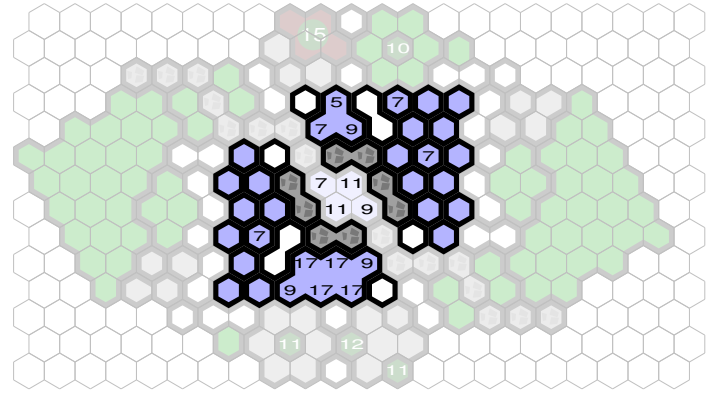

Crystallized

Author : Soul Shackle

Level : 1

Level : 4

Level : 2

Level : 5

Level : 3

Start

Number of player : 2-4

Size : 21.50x13.00 hex