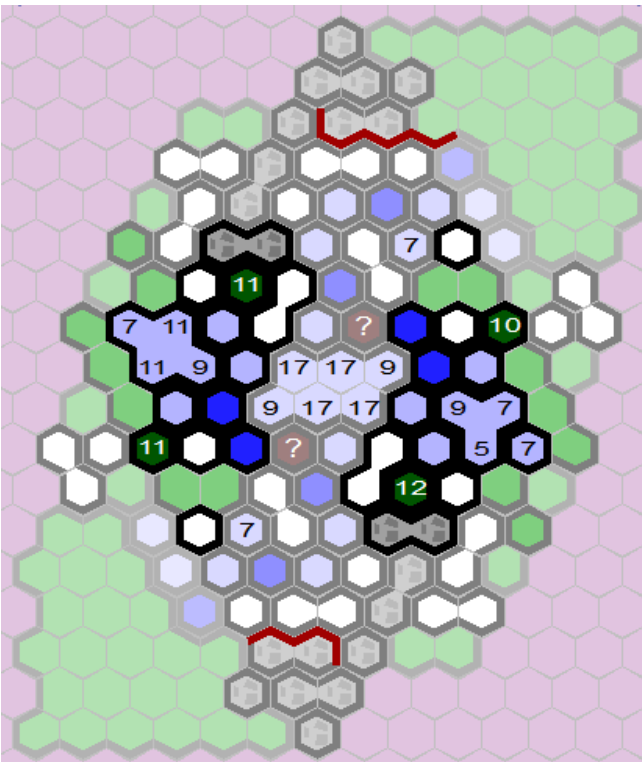

Cool Down

Author: adoney

Level 1

Level 2

Level 3

Level 4

Starting Zones

Requirements: 1 RotV, 1 TT, 1 Rttff. 400-500 pt armies.