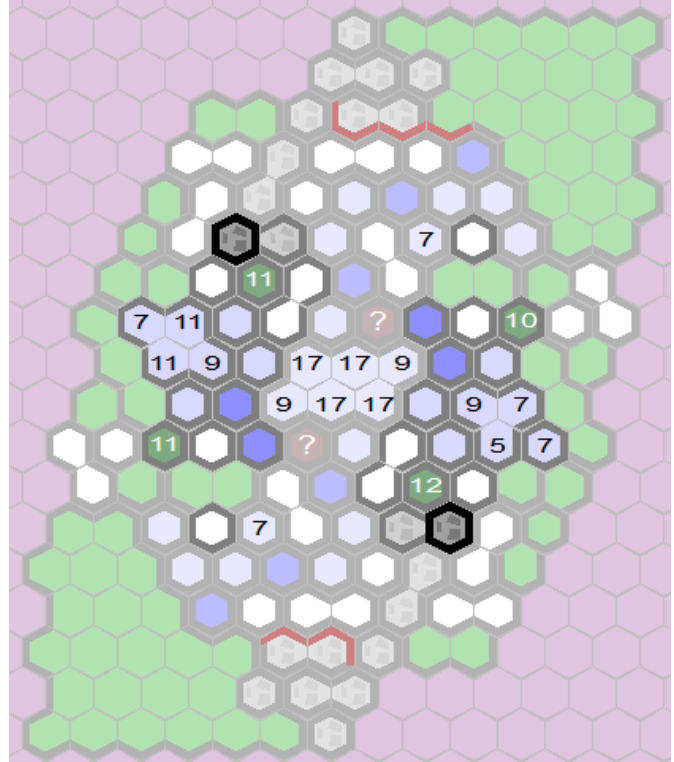

Cool Down

Author: adoney

Level 1

Level 2

Level 3

Level 4

Starting Zones

Requirements: 1 RotV, 1 TT, 1 Rttff. 400-500 pt armies.