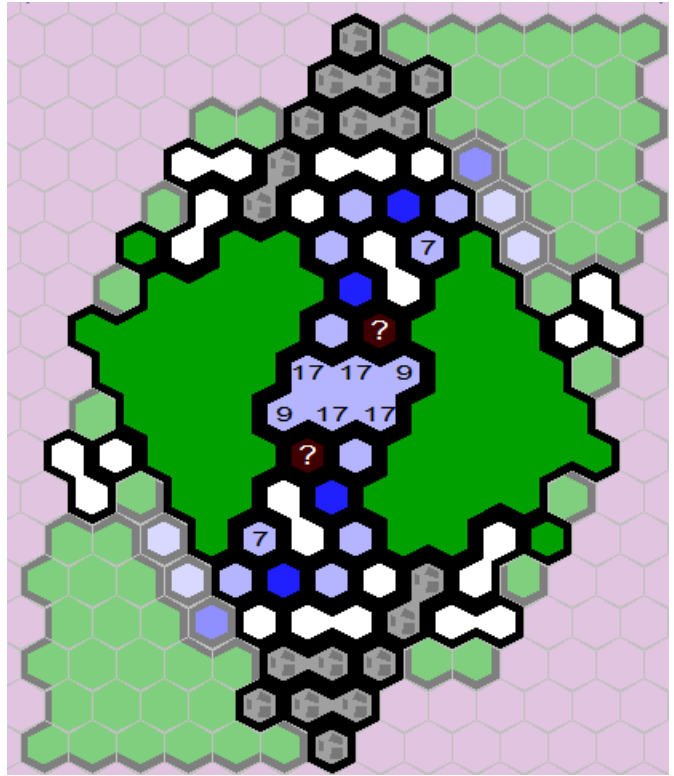

Cool Down

Author: adoney

Level 1

Level 2

Level 3

Level 4

Starting Zones

Requirements: 1 RotV, 1 TT, 1 Rttff. 400-500 pt armies.