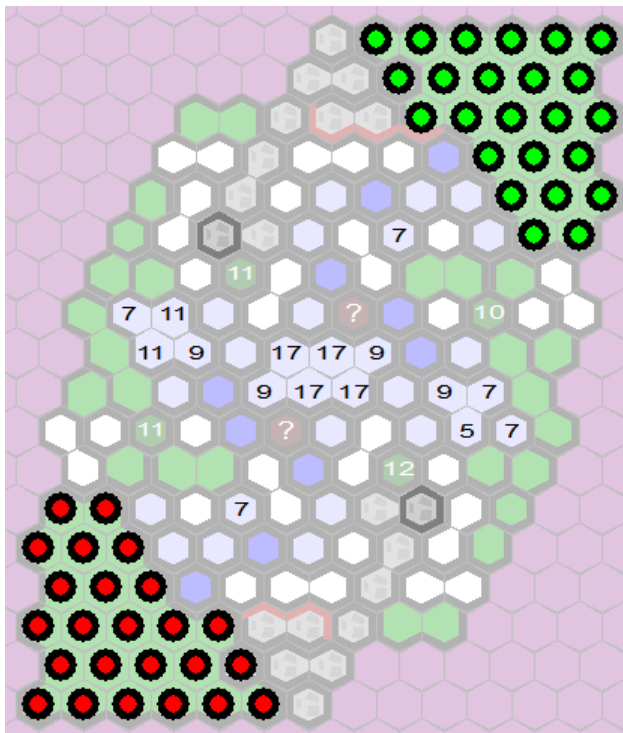

Cool Down

Author: adoney

Level 1

Level 2

Level 3

Level 4

Starting Zones

Requirements: 1 RotV, 1 TT, 1 Rttff. 400-500 pt armies.