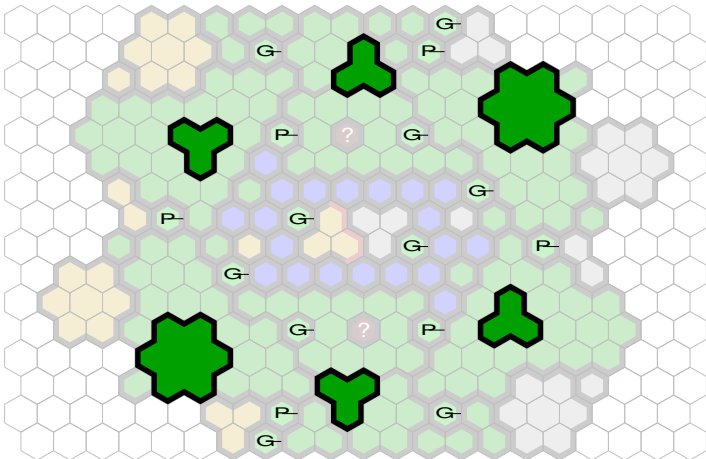

Can't see the jungle...

Author : Dignan

Level : 1

Level : 4

Level : 2

Level : 5

Level : 3

Start

Number of player :

Size : 19.50x15.00 hex

A map for two armies of 400-600 points

Requires: 1 RotV and 2 TJ