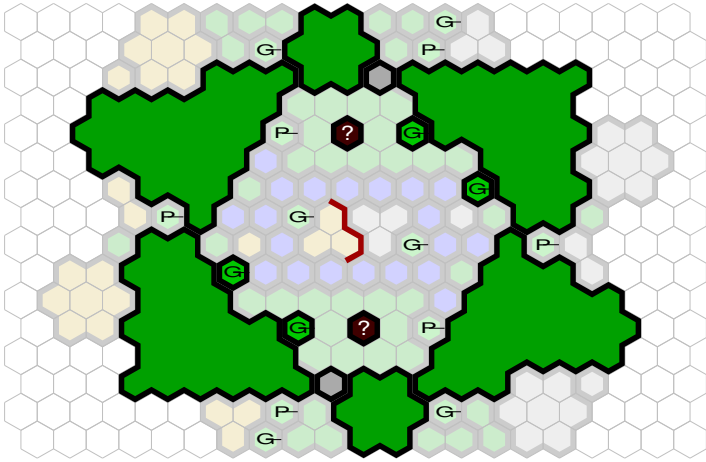

Can't see the jungle...

Author : Dignan

Level : 1

Level : 4

Level : 2

Level : 5

Level : 3

Start

Number of player :

Size : 19.50x15.00 hex

A map for two armies of 400-600 points

Requires: 1 RotV and 2 TJ