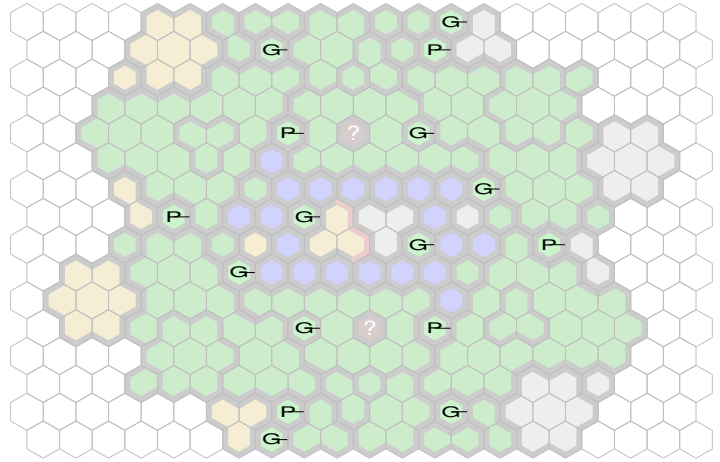

Can't see the jungle...

Author : Dignan

Level : 1

Level : 4

Level : 2

Level : 5

Level : 3

Start

Number of player :

Size : 19.50x15.00 hex

A map for two armies of 400-600 points

Requires: 1 RotV and 2 TJ