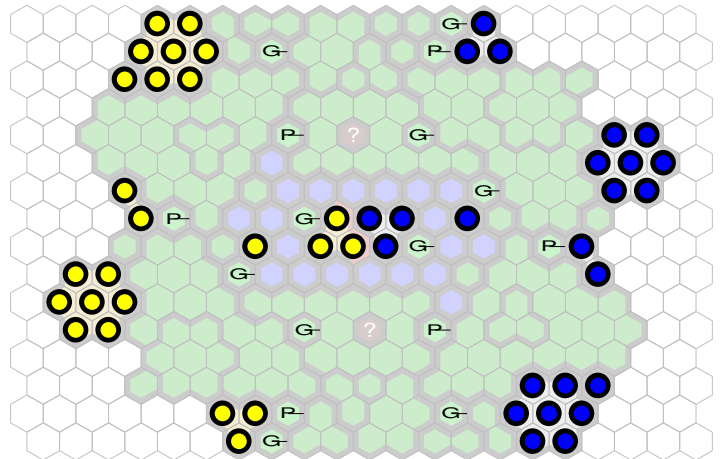

Can't see the jungle...

Author : Dignan

Level : 1

Level : 4

Level : 2

Level : 5

Level : 3

Start

Number of player :

Size : 19.50x15.00 hex

A map for two armies of 400-600 points

Requires: 1 RotV and 2 TJ