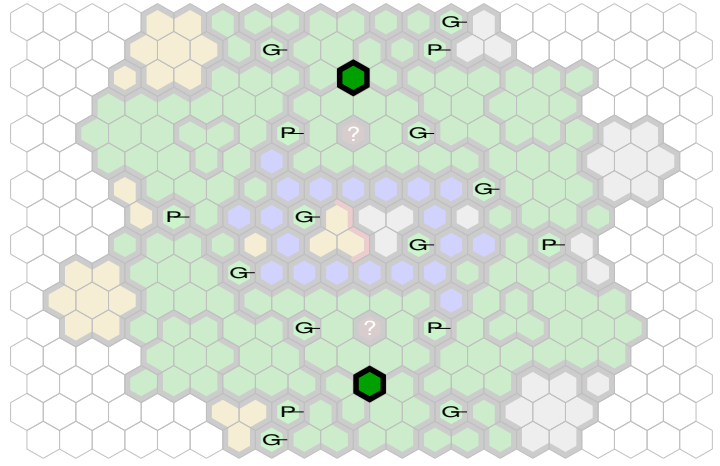

Can't see the jungle...

Author : Dignan

Level : 1

Level : 4

Level : 2

Level : 5

Level : 3

Start

Number of player :

Size : 19.50x15.00 hex

A map for two armies of 400-600 points

Requires: 1 RotV and 2 TJ