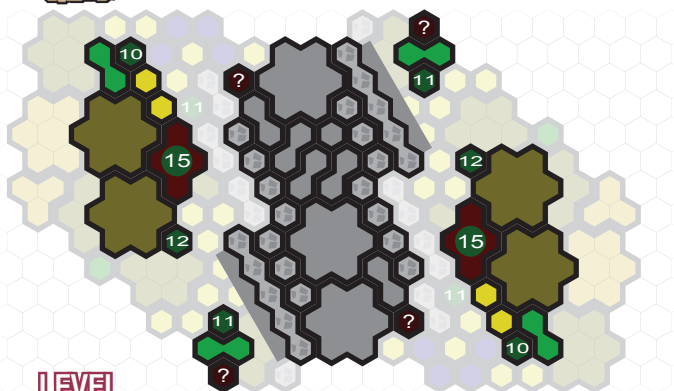

C3G EXCLUSIVE BATTLEFIELD

GRUNDY'S GRAVE BATTLEFIELD

Required Sets:
 Swarm of the Marro™ Master Set,
 Marvel: The Conflict Begins™ Master Set,
 2 Road to the Forgotten Forest

In the thickly forested rural lands outside of Gotham City a sprawling marsh is hidden in the mist. The green fog the swamp exhales adds an air of foreboding to the surroundings, chilling many a traveler to the bone and sending him on his way. Perhaps that's a good thing though as, according to legend, this swamp is the not so final resting place of something terrifying indeed.

Battlefield: Grundy's Grave

LEVEL 01

LEVEL 02

LEVEL 03

LEVEL 04

START ZONES