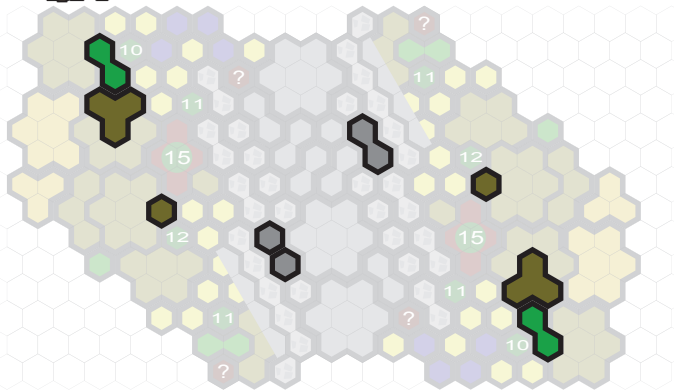

C3G EXCLUSIVE BATTLEFIELD

GRUNDY'S GRAVE BATTLEFIELD

Required Sets:
 Swarm of the Marro™ Master Set,
 Marvel: The Conflict Begins™ Master Set,
 2 Road to the Forgotten Forest

In the thickly forested rural lands outside of Gotham City a sprawling marsh is hidden in the mist. The green fog the swamp exhales adds an air of foreboding to the surroundings, chilling many a traveler to the bone and sending him on his way. Perhaps that's a good thing though as, according to legend, this swamp is the not so final resting place of something terrifying indeed.

Battlefield: Grundy's Grave

LEVEL 01

LEVEL 02

LEVEL 03

LEVEL 04

START ZONES