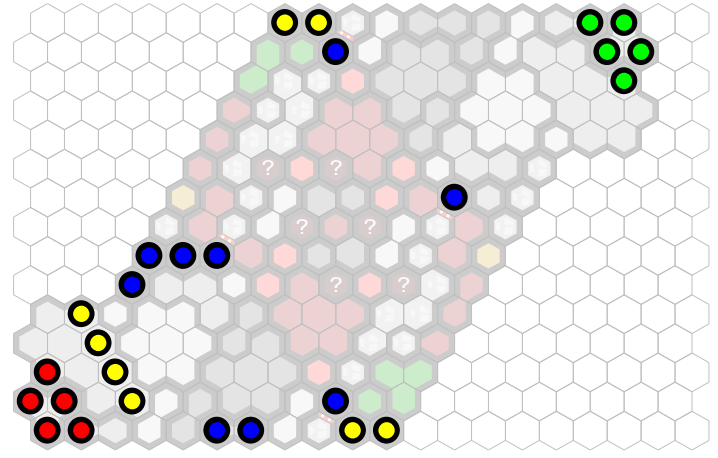

Darkseid's Arrival

Author : C3G

Level : 1

Level : 4

Level : 2

Level : 5

Level : 3

Level : 6

Level : 7

Level : 10

Level : 8

Level : 11

Level : 9

Level : 12

Level : 19

Start

Level : 20

Level : 21

Number of player : 2

Size : 84.71x59.20 cm

Villains start in the red zone.
Cops start in the blue zone.
Thugs start in the yellow zone.
Heroes start in the green zone.