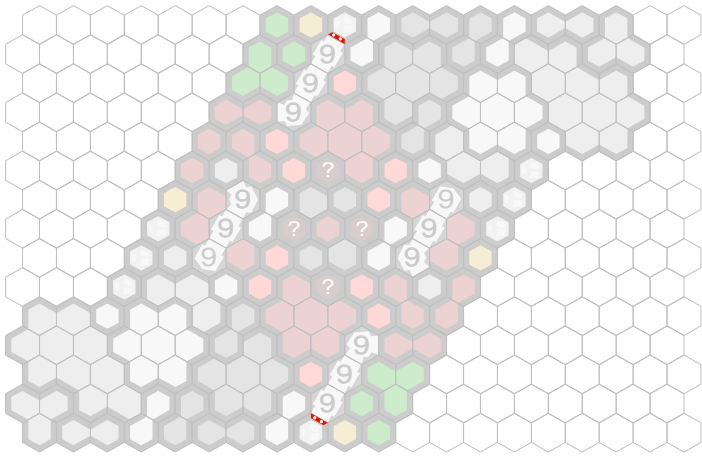

Darkseid's Arrival

Author : C3G

Level : 1

Level : 4

Level : 2

Level : 5

Level : 3

Level : 6

Level : 7

Level : 10

Level : 8

Level : 11

Level : 9

Level : 12

Level : 19

Start

Level : 20

Level : 21

Number of player : 2

Size : 84.71x59.20 cm

Villains start in the red zone.
Cops start in the blue zone.
Thugs start in the yellow zone.
Heroes start in the green zone.