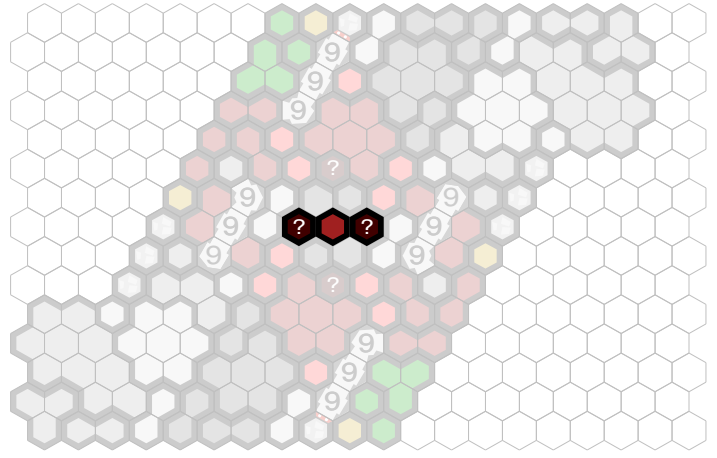

Darkseid's Arrival

Author : C3G

Level : 1

Level : 4

Level : 2

Level : 5

Level : 3

Level : 6

Level : 7

Level : 10

Level : 8

Level : 11

Level : 9

Level : 12

Level : 19

Start

Level : 20

Level : 21

Number of player : 2

Size : 84.71x59.20 cm

Villains start in the red zone.
Cops start in the blue zone.
Thugs start in the yellow zone.
Heroes start in the green zone.