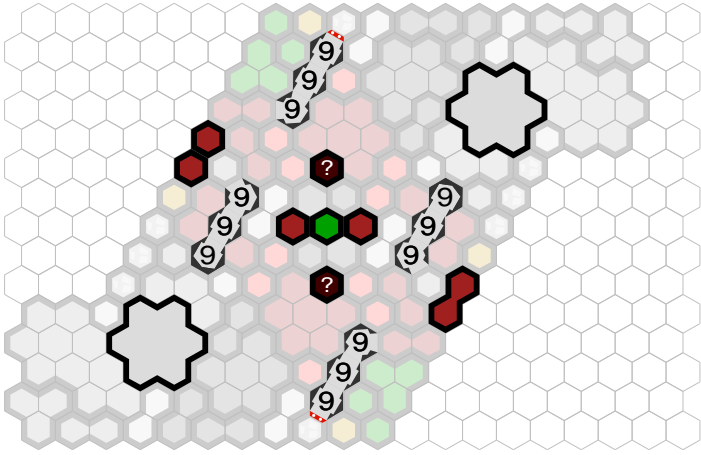

Darkseid's Arrival

Author : C3G

Level : 1

Level : 4

Level : 2

Level : 5

Level : 3

Level : 6

Level : 7

Level : 10

Level : 8

Level : 11

Level : 9

Level : 12

Level : 19

Start

Level : 20

Level : 21

Number of player : 2

Size : 84.71x59.20 cm

Villains start in the red zone.
Cops start in the blue zone.
Thugs start in the yellow zone.
Heroes start in the green zone.