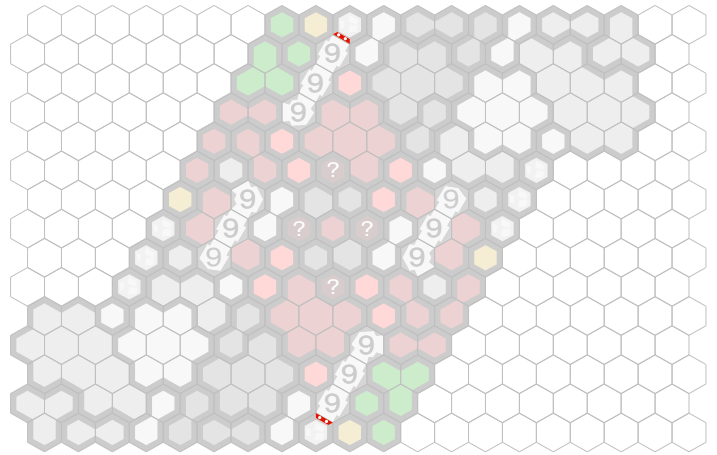

Darkseid's Arrival

Author : C3G

Level : 1

Level : 4

Level : 2

Level : 5

Level : 3

Level : 6

Level : 7

Level : 10

Level : 8

Level : 11

Level : 9

Level : 12

Level : 19

Start

Level : 20

Level : 21

Number of player : 2

Size : 84.71x59.20 cm

Villains start in the red zone.
Cops start in the blue zone.
Thugs start in the yellow zone.
Heroes start in the green zone.