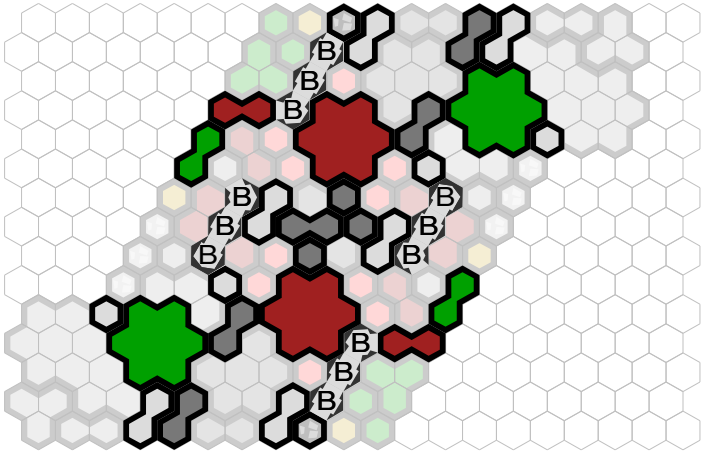

Darkseid's Arrival

Author : C3G

Level : 1

Level : 4

Level : 2

Level : 5

Level : 3

Level : 6

Level : 7

Level : 10

Level : 8

Level : 11

Level : 9

Level : 12

Level : 19

Start

Level : 20

Level : 21

Number of player : 2

Size : 84.71x59.20 cm

Villains start in the red zone.
Cops start in the blue zone.
Thugs start in the yellow zone.
Heroes start in the green zone.