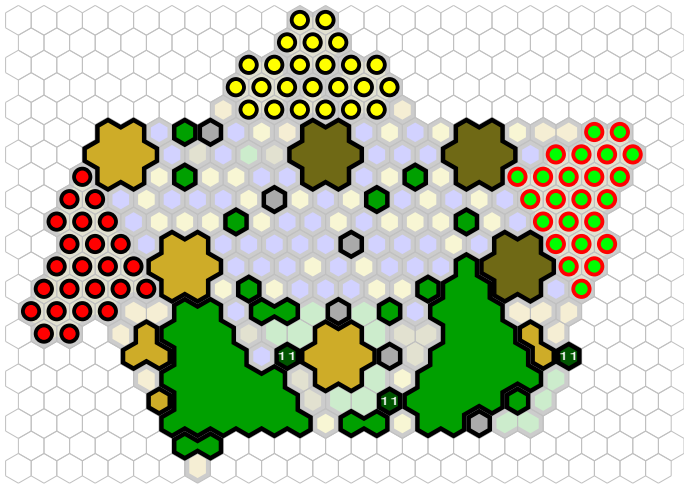

Battle of the Foul Forest

Author : MaJic_Rat

Level : 1

Level : 4

Level : 2

Level : 5

Level : 3

Level : 6

Level : 7

Level : 8

Number of player : 2-3

500 points each