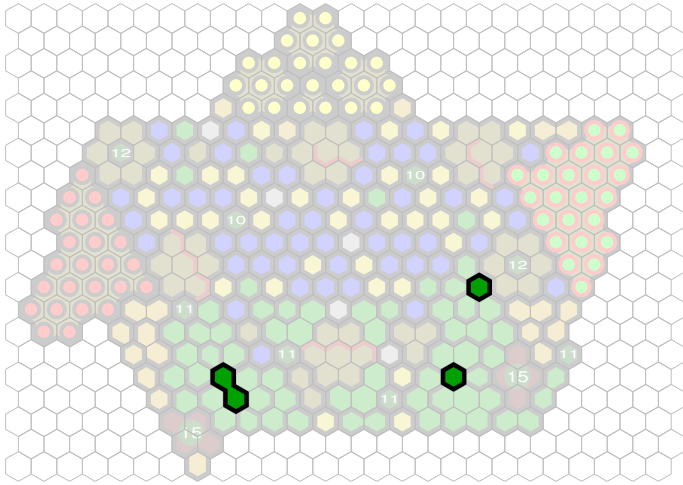

Battle of the Foul Forest

Author : MaJic_Rat

Level : 1

Level : 4

Level : 2

Level : 5

Level : 3

Level : 6

Level : 7

Level : 8

Number of player : 2-3

500 points each