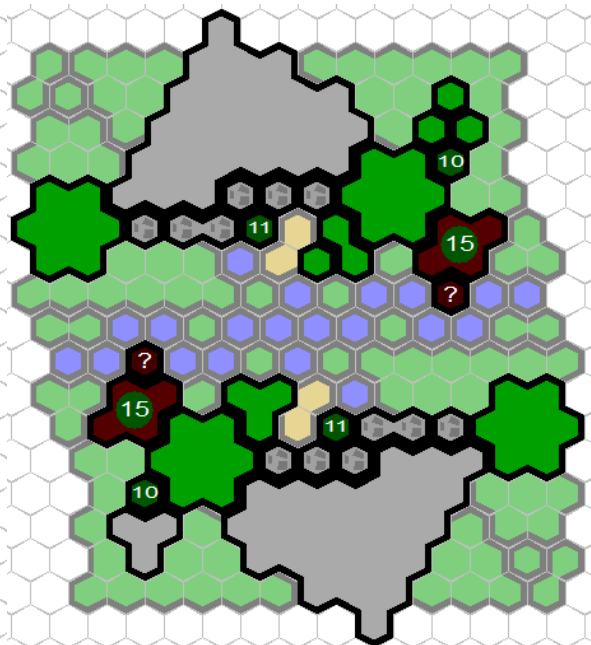

Battle at the Bridge

by Sir Heroscape

Level 1

Level 2

Level 3

Level 4

Start Zone

Glyphs are random face down power glyphs.