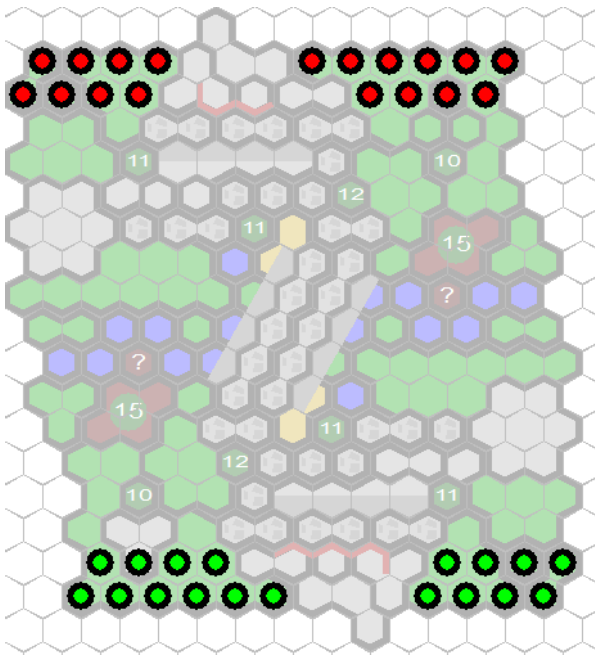

Battle at the Bridge

by Sir Heroscape

Level 1

Level 2

Level 3

Level 4

Start Zone

Glyphs are random face down power glyphs.