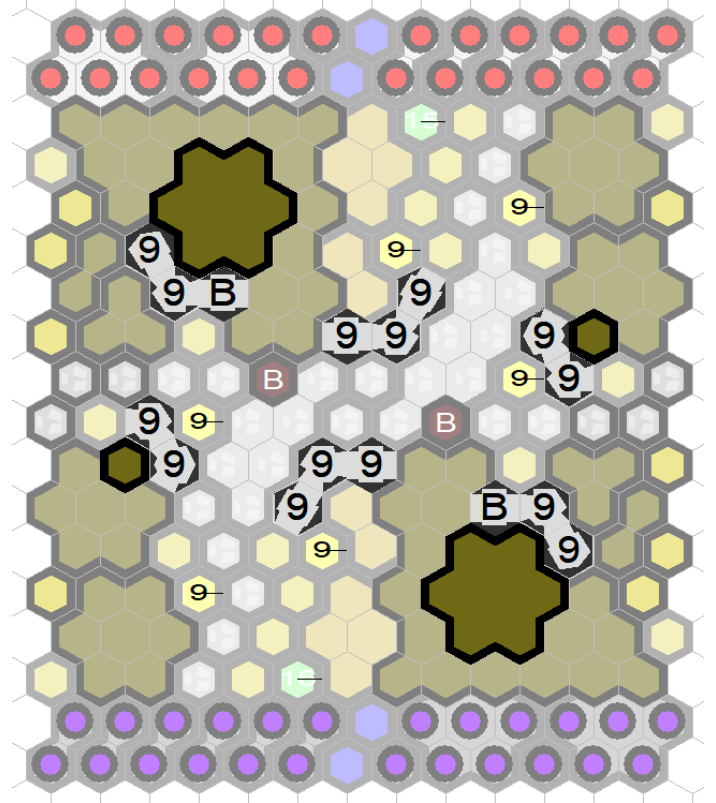

# Balkrmyrr

**by Nomad**

**Requirements:** Swarm of the Marro, Fortress of the Archkyrie, Ticalla Jungle, Marvel.

This is designed as a two player map with 24-hex start zones to fit perfectly on a Lifetime Table (the ubiquitous plastic tables found at many game shops, gaming conventions, and tournaments). This map can be combined with other maps from Nomad's Lifetime Table Series to create 4-player and greater maps.

**Size:** 27.8 inches by 23.6 inches.

**Glyphs:** 2 random treasure glyphs designated by the Brandar glyphs.

Level

1

Level

3

Level

2

Level

4