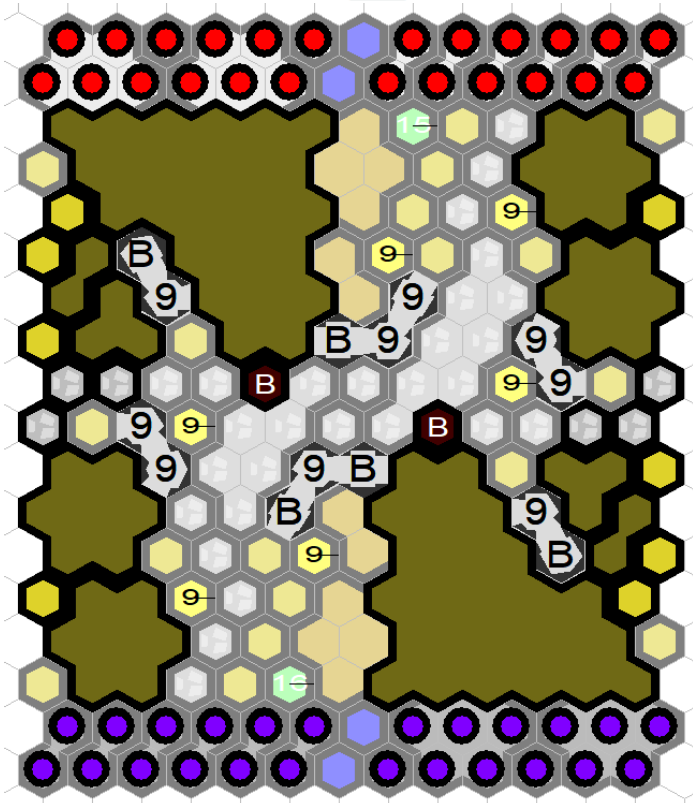

# Balkrmyrr

**by Nomad**

**Requirements:** Swarm of the Marro, Fortress of the Archkyrie, Ticalla Jungle, Marvel.

This is designed as a two player map with 24-hex start zones to fit perfectly on a Lifetime Table (the ubiquitous plastic tables found at many game shops, gaming conventions, and tournaments). This map can be combined with other maps from Nomad's Lifetime Table Series to create 4-player and greater maps.

**Size:** 27.8 inches by 23.6 inches.

**Glyphs:** 2 random treasure glyphs designated by the Brandar glyphs.

Level

1

Level

3

Level

2

Level

4