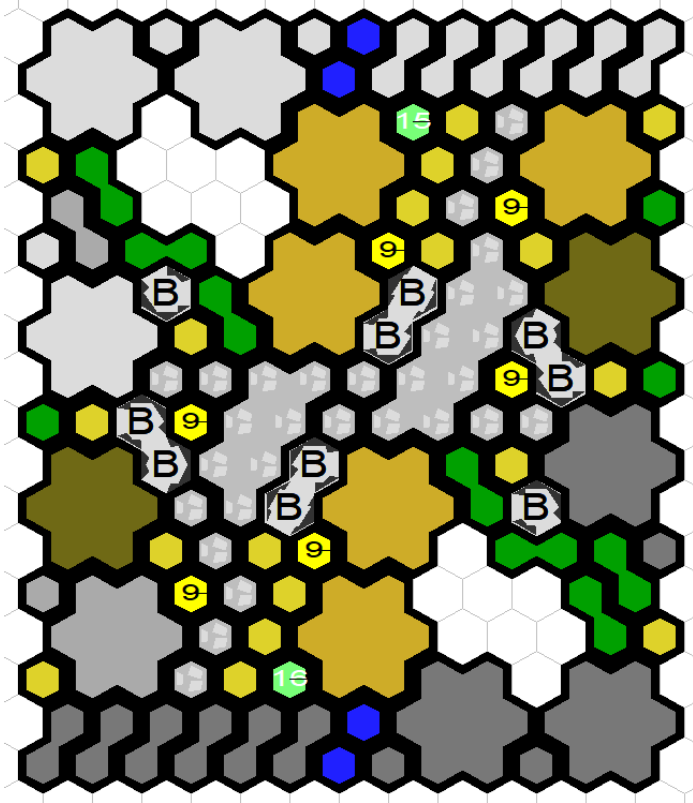

# Balkrmyrr

**by Nomad**

**Requirements:** Swarm of the Marro, Fortress of the Archkyrie, Ticalla Jungle, Marvel.

This is designed as a two player map with 24-hex start zones to fit perfectly on a Lifetime Table (the ubiquitous plastic tables found at many game shops, gaming conventions, and tournaments). This map can be combined with other maps from Nomad's Lifetime Table Series to create 4-player and greater maps.

**Size:** 27.8 inches by 23.6 inches.

**Glyphs:** 2 random treasure glyphs designated by the Brandar glyphs.

Level

1

Level

3

Level

2

Level

4