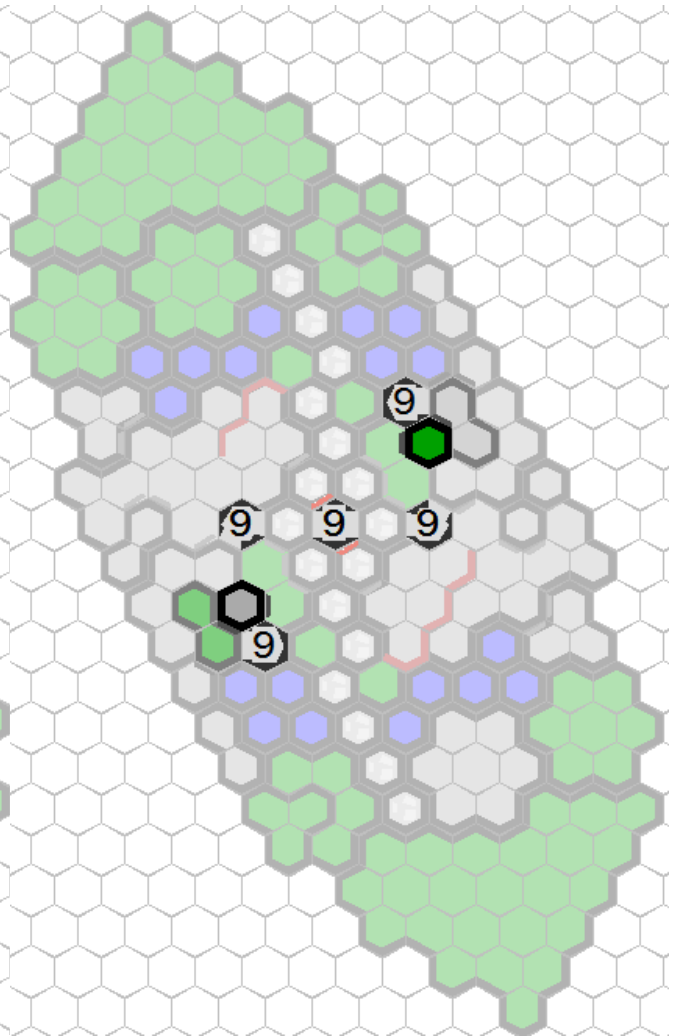

ABANDONED

OUTPOST

Level 1

Level 2

Level 3

Level 4

Level 5

Level 6

Level 7

Start Zone

500-600pt armies. 24-hex startzone