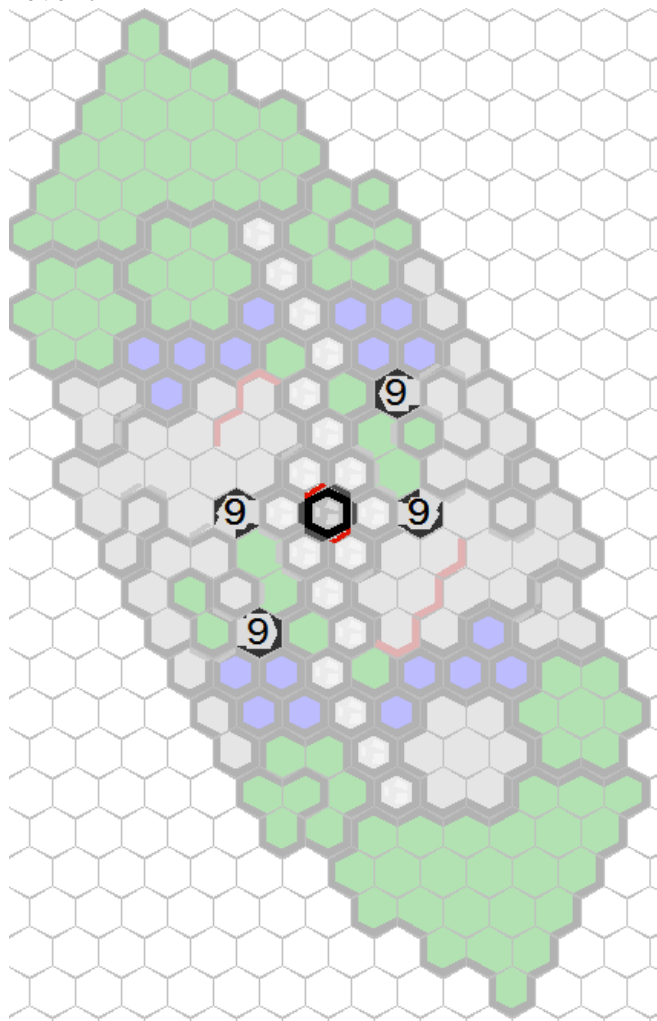

ABANDONED

OUTPOST

Level 1

Level 2

Level 3

Level 4

Level 5

Level 6

Level 7

Start Zone

500-600pt armies. 24-hex startzone