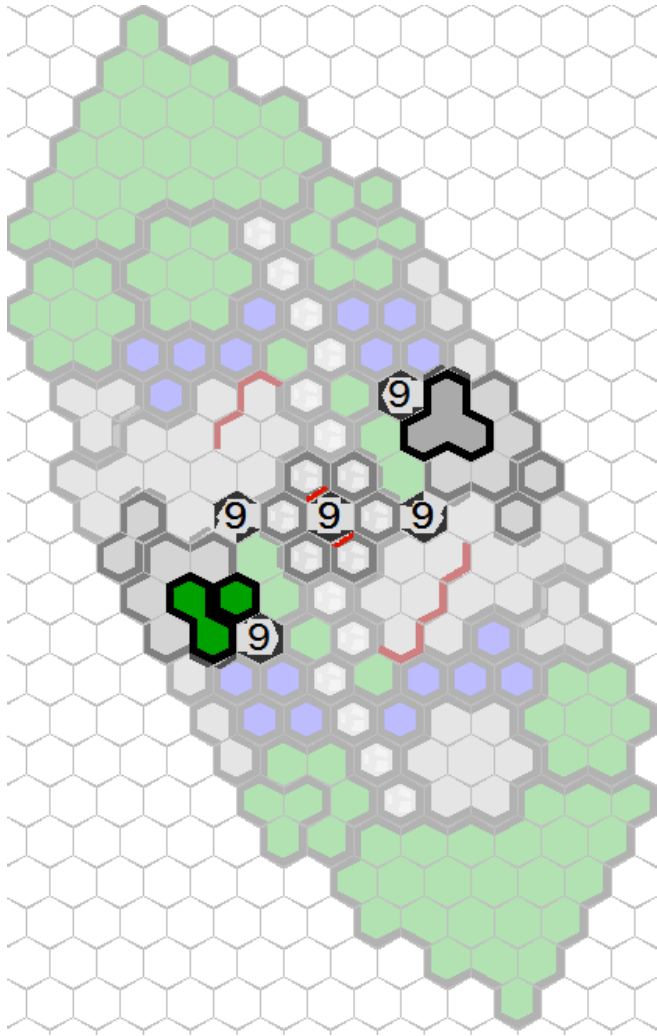

ABANDONED

OUTPOST

Level 1

Level 2

Level 3

Level 4

Level 5

Level 6

Level 7

Start Zone

500-600pt armies. 24-hex startzone