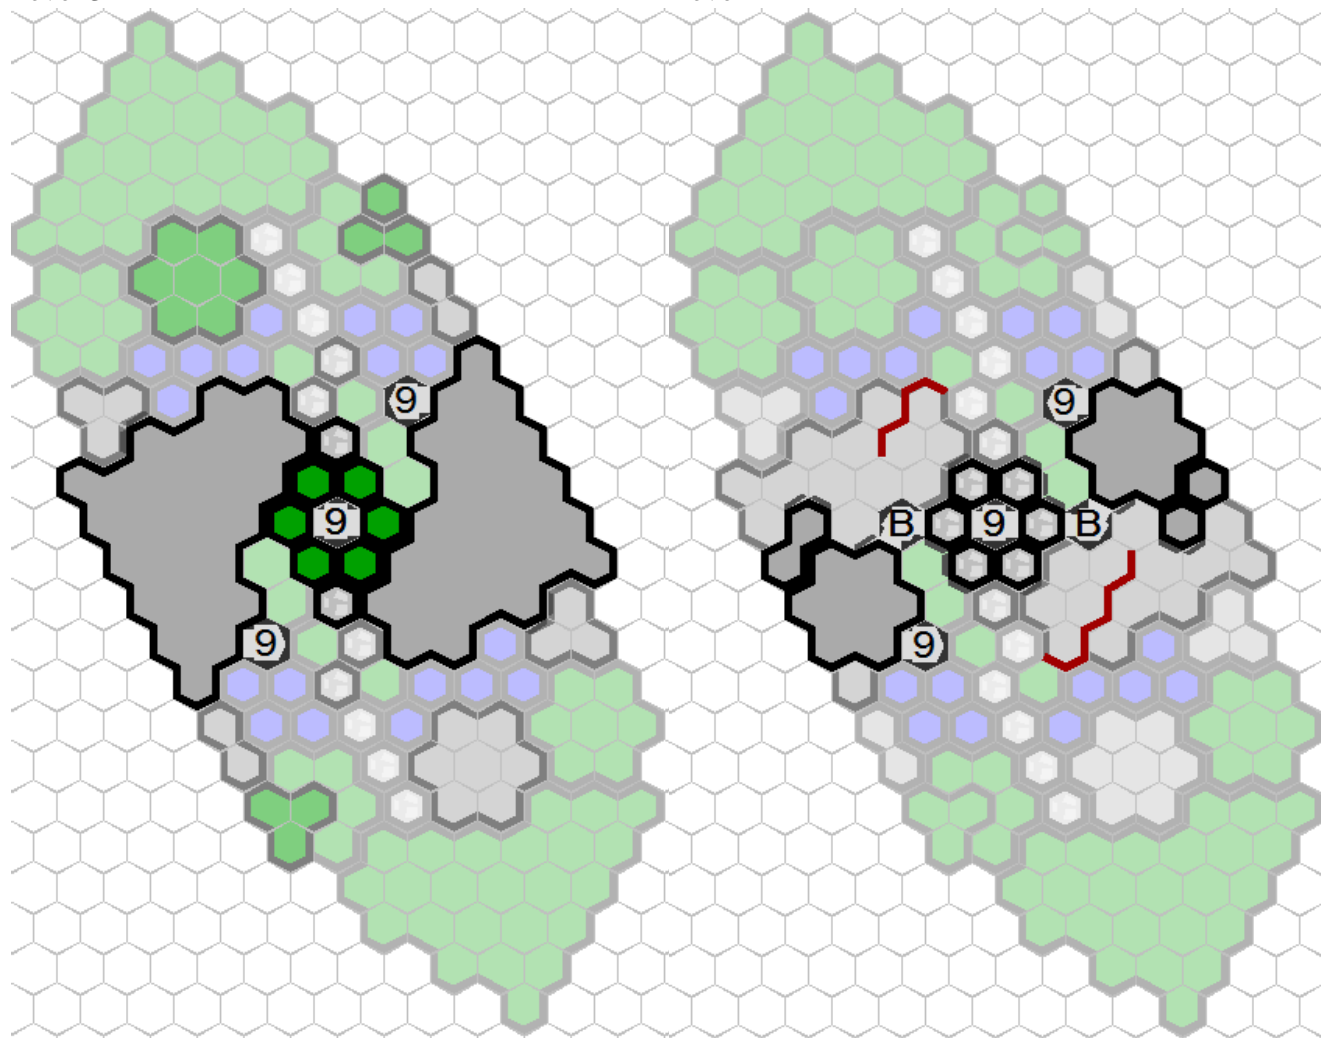

ABANDONED

OUTPOST

Level 1

Level 2

Level 3

Level 4

Level 5

Level 6

Level 7

Start Zone

500-600pt armies. 24-hex startzone