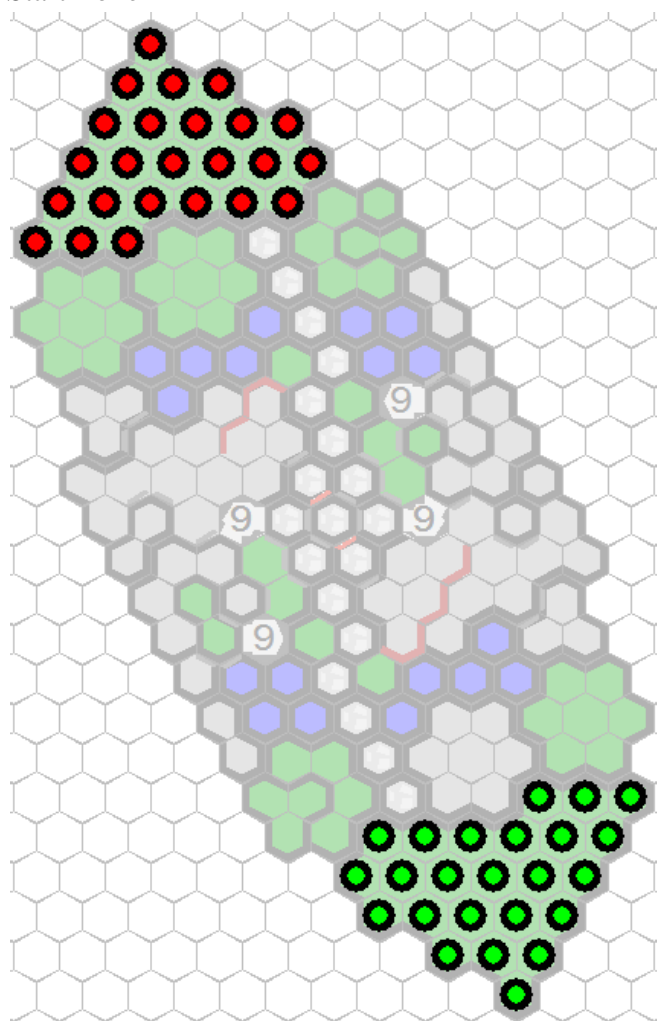

ABANDONED

OUTPOST

Level 1

Level 2

Level 3

Level 4

Level 5

Level 6

Level 7

Start Zone

500-600pt armies. 24-hex startzone