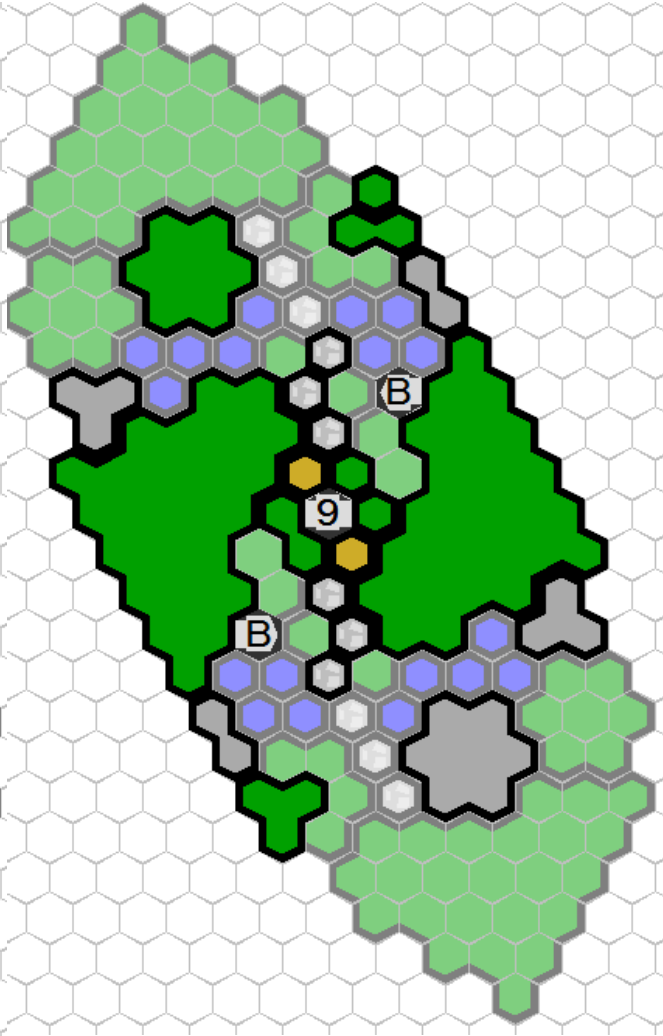

ABANDONED

OUTPOST

Level 1

Level 2

Level 3

Level 4

Level 5

Level 6

Level 7

Start Zone

500-600pt armies. 24-hex startzone