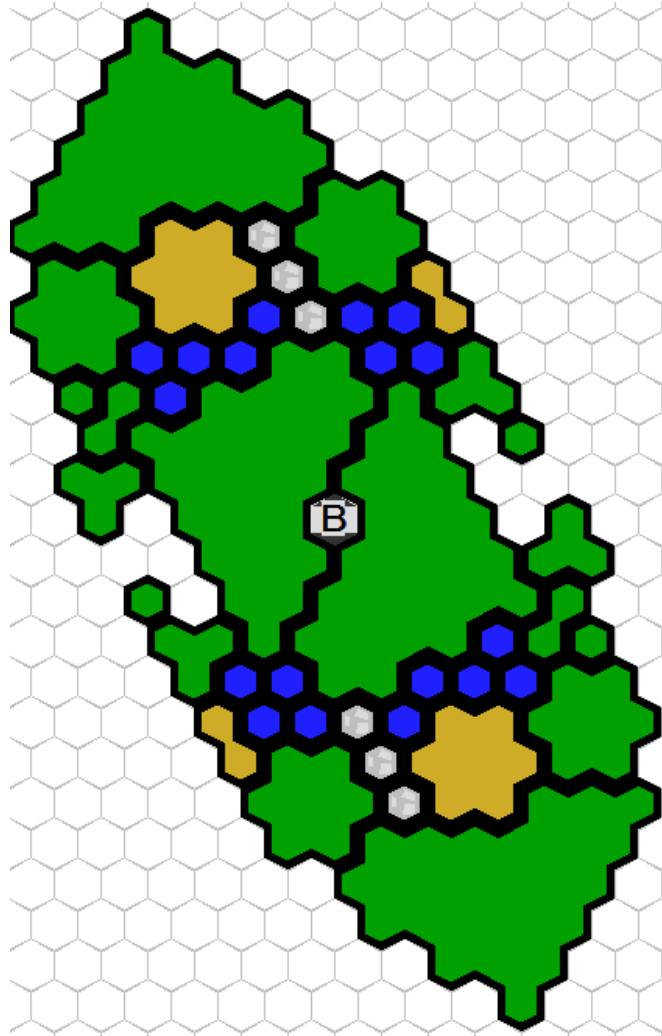

ABANDONED

OUTPOST

Level 1

Level 2

Level 3

Level 4

Level 5

Level 6

Level 7

Start Zone

500-600pt armies. 24-hex startzone