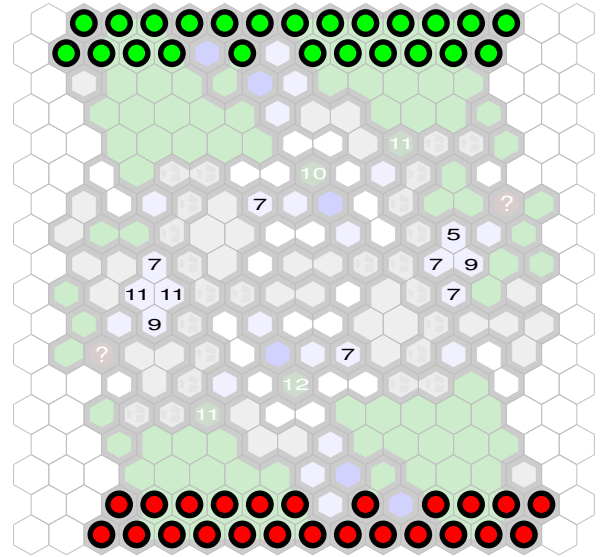

A Night's Watch

Author : Ninja Status

Level : 1

Level : 4

Level : 2

Start

Level : 3

Number of player : 2

Size : 14.50x17.00 hex

Recommended Glyphs: Dagmar (Initiative +8), Wannok (Wound)

Recommended Point Totals: 400-500

Terrain Requirements: 1 RotV, 1 TT, 1 RttFF - Heavy Snow, Normal Ice.