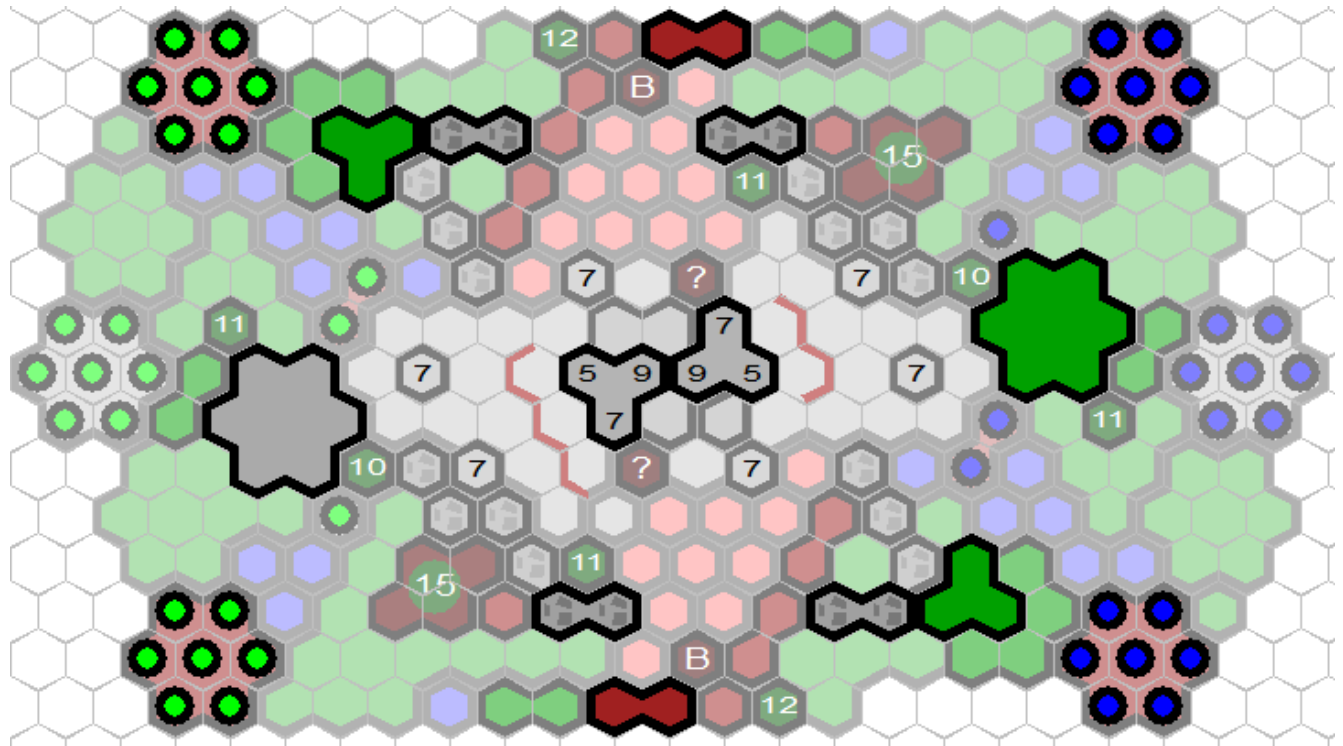

# A Burning Start

Level 1

Level 2

Level 3

Level 4

500-600pt armies. 24Hex start zone. Brandar are treasure glyphs, 2 random power glyphs.