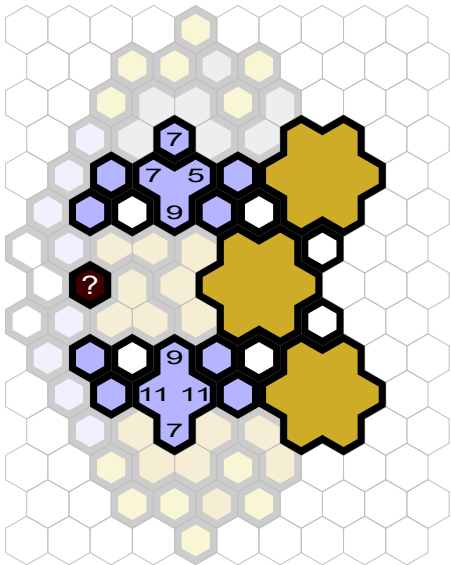

Half Maps: Southside Tundra

Author : OEAO

Level : 1

Level : 4

Level : 2

Level : 3

Number of player :

Size : 15.74x23.22 inch