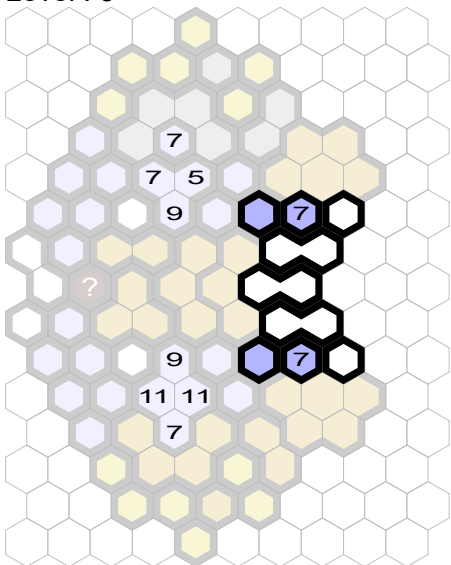

Half Maps: Southside Tundra

Author : OEAO

Level : 1

Level : 4

Level : 2

Level : 3

Number of player :

Size : 15.74x23.22 inch