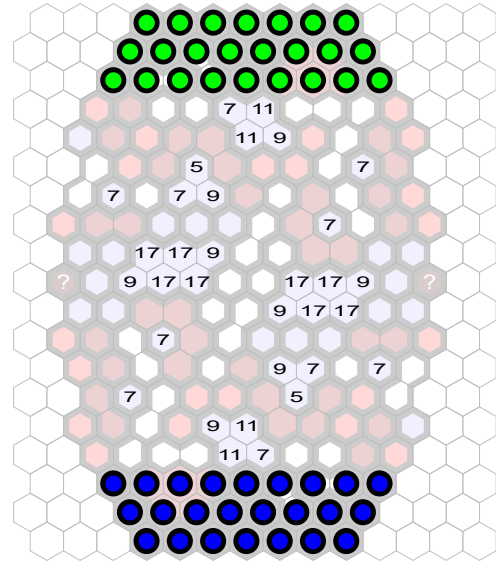

Perilous Peaks

Author : Br1an

Level : 1

Start

Level : 2

Level : 3

2 TT
2 VW

Suggested glyph placement is shown.
Normal ice, normal snow.