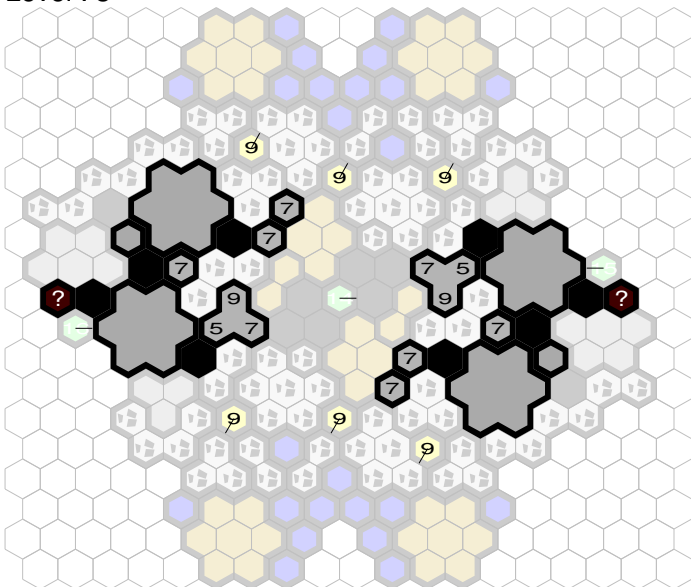

Typhon2222

Samsara

Level : 1

Level : 4

Level : 2

Start

Level : 3

SAMSARA

A map for tournament play; standard 24-hex start zones.

Uses: 2 BftU, 1 TJ

Glyphs: 2 of your choice