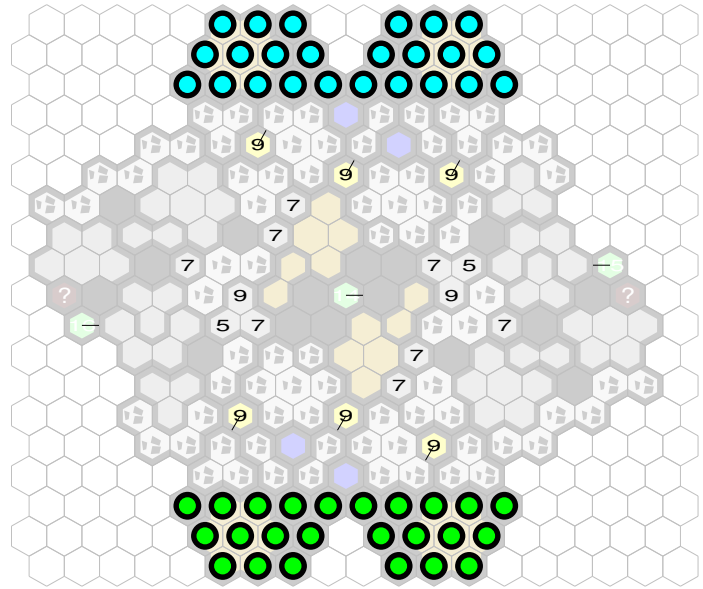

Typhon2222

Samsara

Level : 1

Level : 4

Level : 2

Start

Level : 3

SAMSARA

A map for tournament play; standard 24-hex start zones.

Uses: 2 BftU, 1 TJ

Glyphs: 2 of your choice