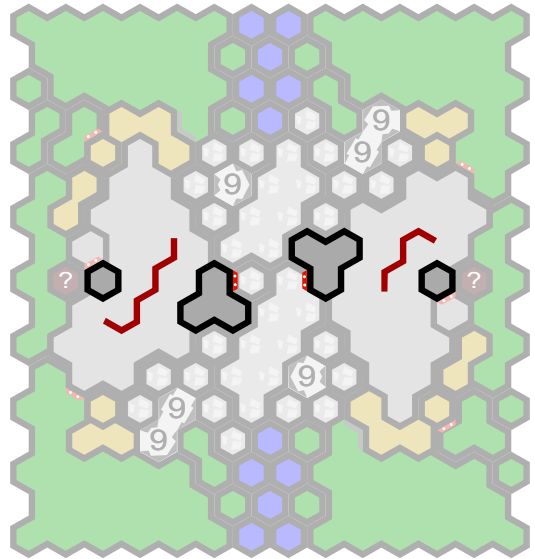

High Ways or the Highway (Uncapped)

Author : Sheep

Level : 1

Level : 4

Level : 2

Level : 5

Level : 3

Start

Number of player : 2

Size : 62.42x66.92 cm

This map requires 1 RotV and 1 FotA.

The map uses two Power Glyphs.

Original designs by 1Mmirg.