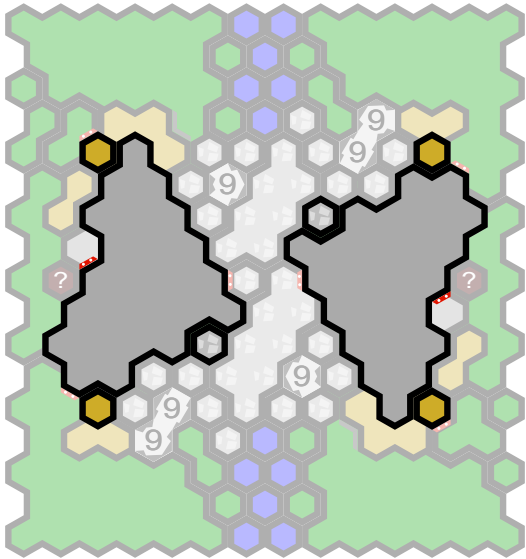

High Ways or the Highway (Uncapped)

Author : Sheep

Level : 1

Level : 4

Level : 2

Level : 5

Level : 3

Start

Number of player : 2

Size : 62.42x66.92 cm

This map requires 1 RotV and 1 FotA.

The map uses two Power Glyphs.

Original designs by 1Mmirg.