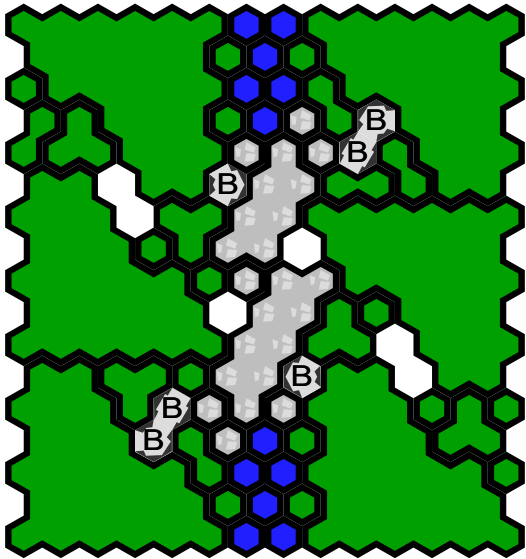

High Ways or the Highway (Uncapped)

Author : Sheep

Level : 1

Level : 4

Level : 2

Level : 5

Level : 3

Start

Number of player : 2

Size : 62.42x66.92 cm

This map requires 1 RotV and 1 FotA.

The map uses two Power Glyphs.

Original designs by 1Mmirg.