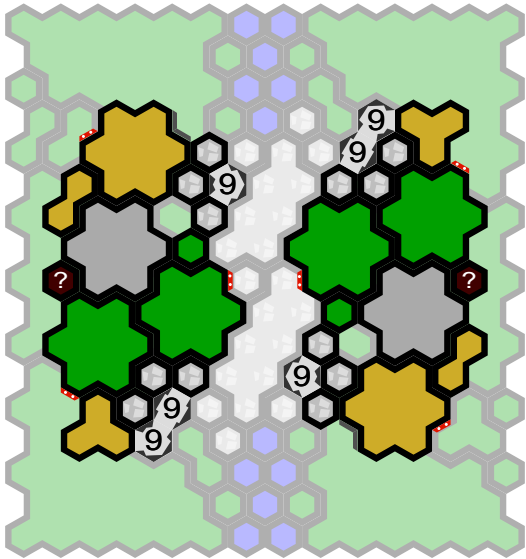

High Ways or the Highway (Uncapped)

Author : Sheep

Level : 1

Level : 4

Level : 2

Level : 5

Level : 3

Start

Number of player : 2

Size : 62.42x66.92 cm

This map requires 1 RotV and 1 FotA.

The map uses two Power Glyphs.

Original designs by 1Mmirg.