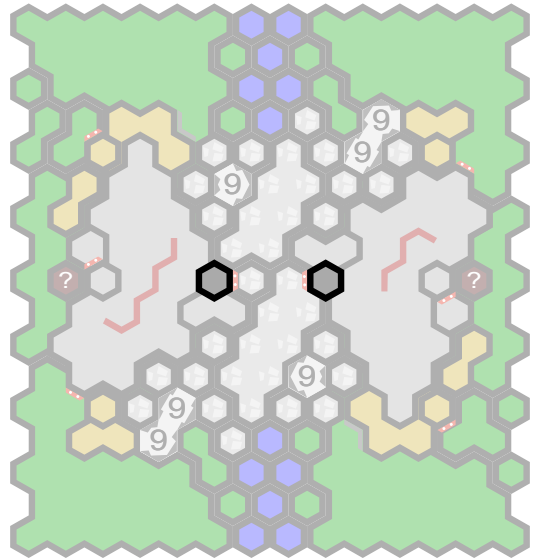

High Ways or the Highway (Uncapped)

Author : Sheep

Level : 1

Level : 4

Level : 2

Level : 5

Level : 3

Start

Number of player : 2

Size : 62.42x66.92 cm

This map requires 1 RotV and 1 FotA.

The map uses two Power Glyphs.

Original designs by 1Mmirg.