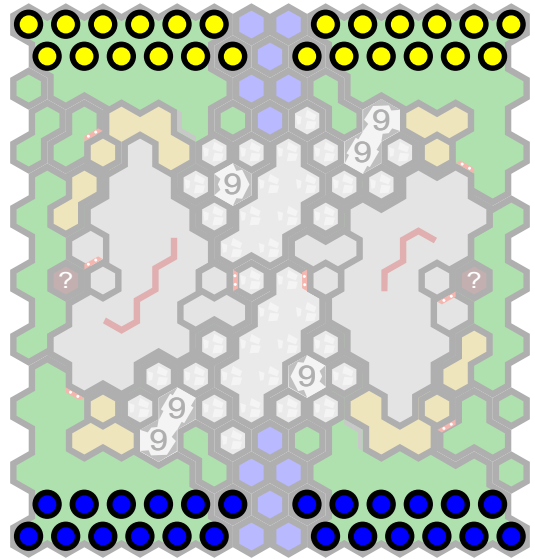

High Ways or the Highway (Uncapped)

Author : Sheep

Level : 1

Level : 4

Level : 2

Level : 5

Level : 3

Start

Number of player : 2

Size : 62.42x66.92 cm

This map requires 1 RotV and 1 FotA.

The map uses two Power Glyphs.

Original designs by 1Mmirg.