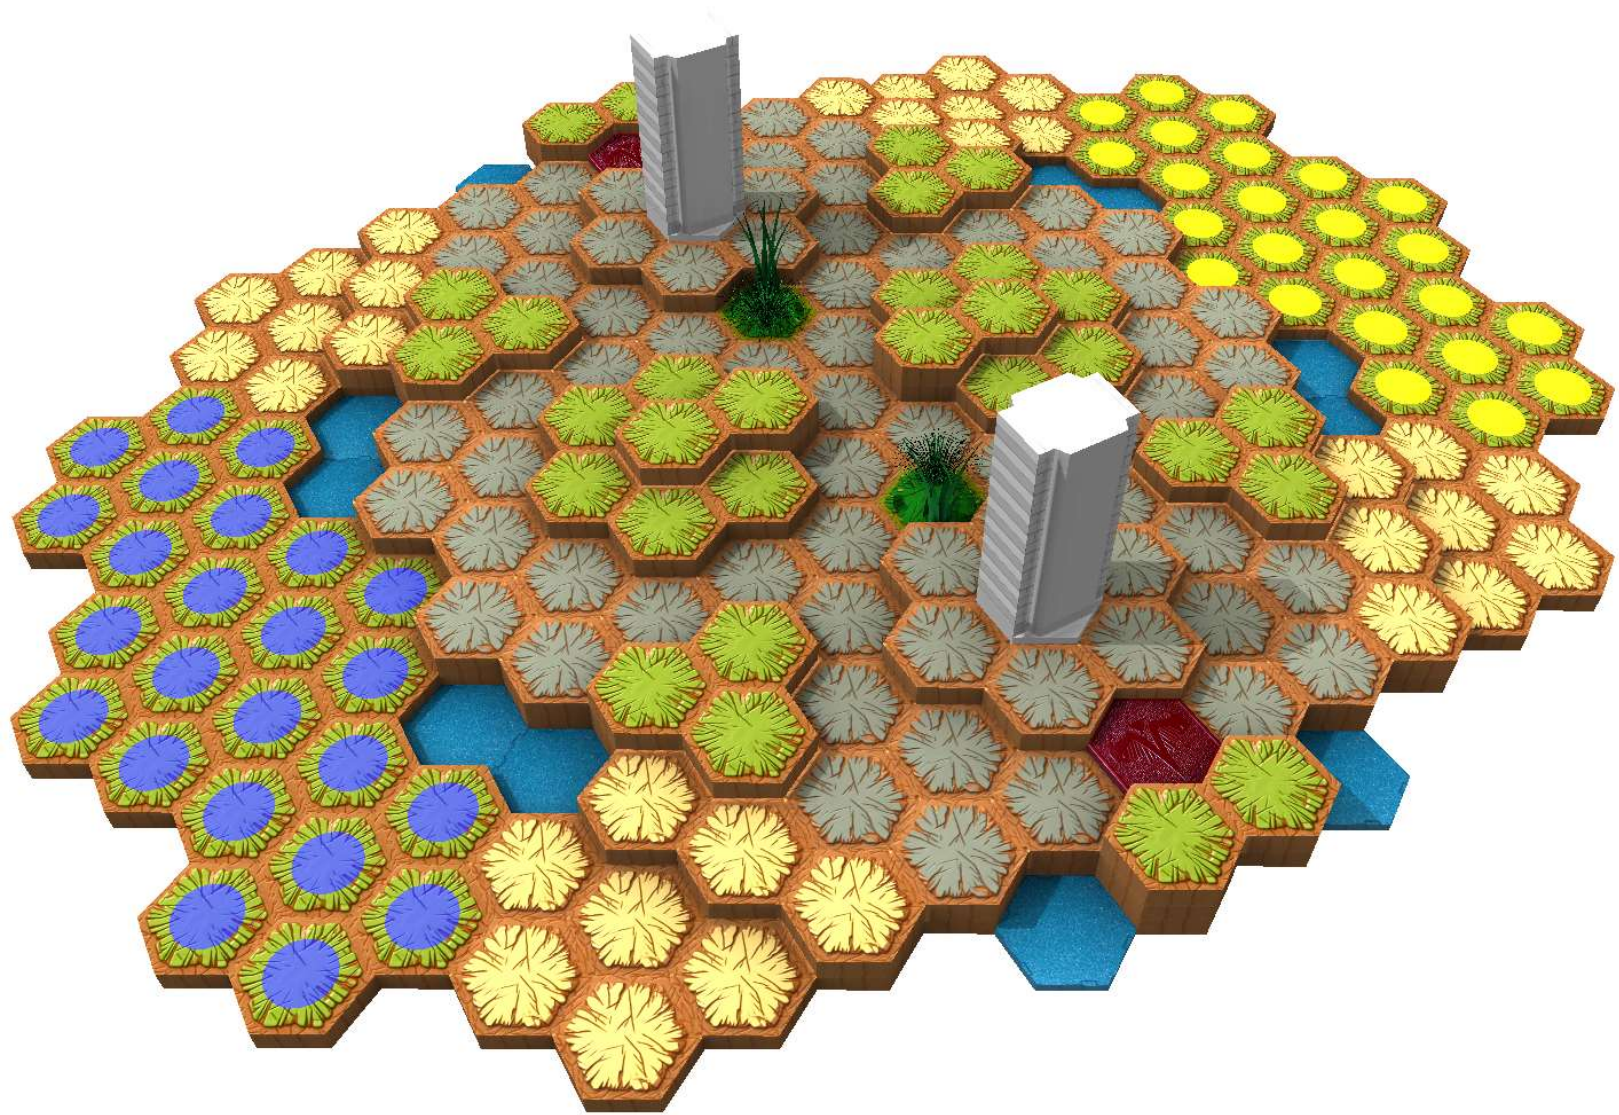

Champions Hill

Author : Sheep

Level : 1

Level : 4

Level : 2

Level : 5

Level : 3

Start

Number of player : 2

Size : 75.79x59.20 cm

This map requires 1/4th Organized Play Terrain Kit.

The map uses two Power Glyphs.