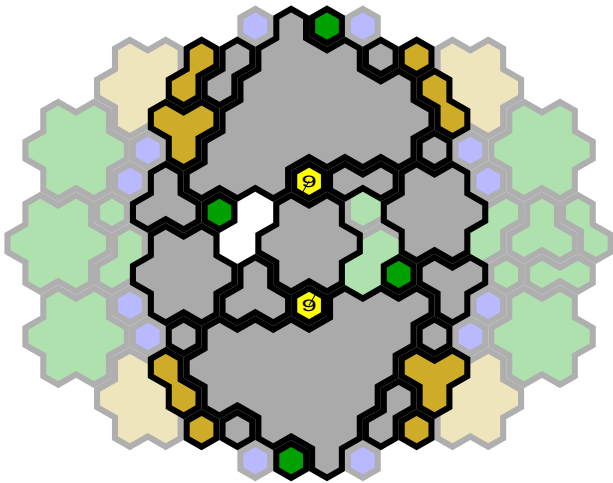

Champions Hill

Author : Sheep

Level : 1

Level : 4

Level : 2

Level : 5

Level : 3

Start

Number of player : 2

Size : 75.79x59.20 cm

This map requires 1/4th Organized Play Terrain Kit.

The map uses two Power Glyphs.