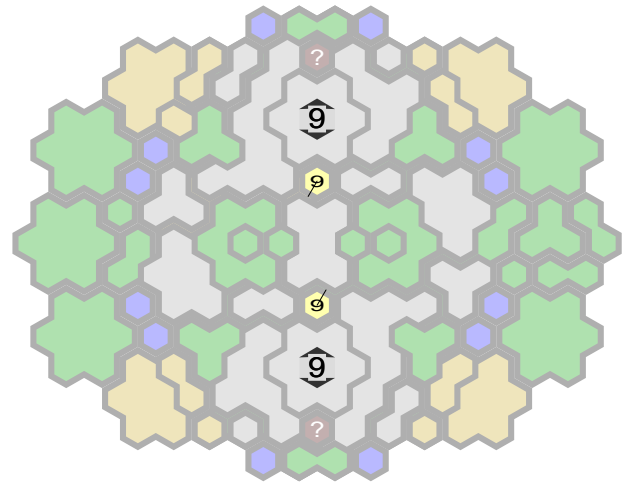

Champions Hill

Author : Sheep

Level : 1

Level : 4

Level : 2

Level : 5

Level : 3

Start

Number of player : 2

Size : 75.79x59.20 cm

This map requires 1/4th Organized Play Terrain Kit.

The map uses two Power Glyphs.