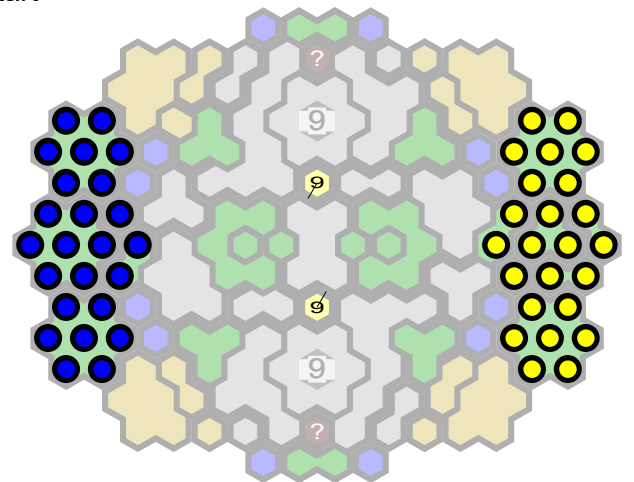

Champions Hill

Author : Sheep

Level : 1

Level : 4

Level : 2

Level : 5

Level : 3

Start

Number of player : 2

Size : 75.79x59.20 cm

This map requires 1/4th Organized Play Terrain Kit.

The map uses two Power Glyphs.