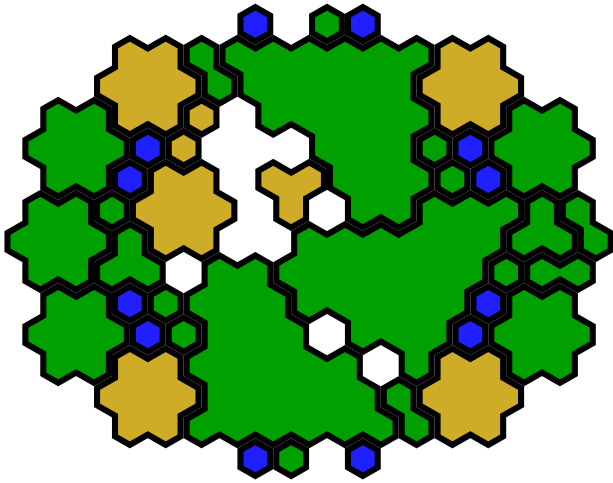

Champions Hill

Author : Sheep

Level : 1

Level : 4

Level : 2

Level : 5

Level : 3

Start

Number of player : 2

Size : 75.79x59.20 cm

This map requires 1/4th Organized Play Terrain Kit.

The map uses two Power Glyphs.