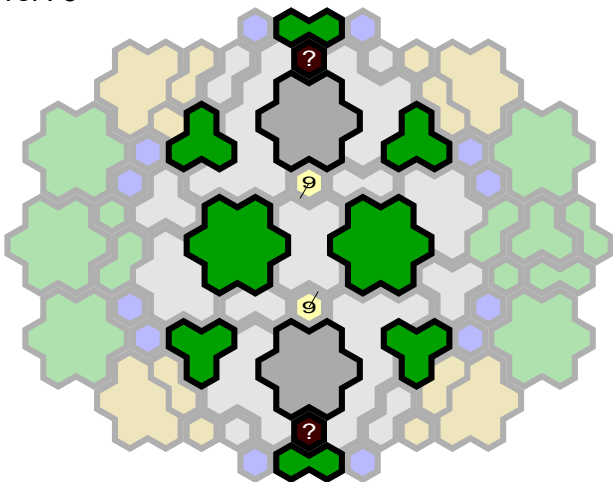

Champions Hill

Author : Sheep

Level : 1

Level : 4

Level : 2

Level : 5

Level : 3

Start

Number of player : 2

Size : 75.79x59.20 cm

This map requires 1/4th Organized Play Terrain Kit.

The map uses two Power Glyphs.