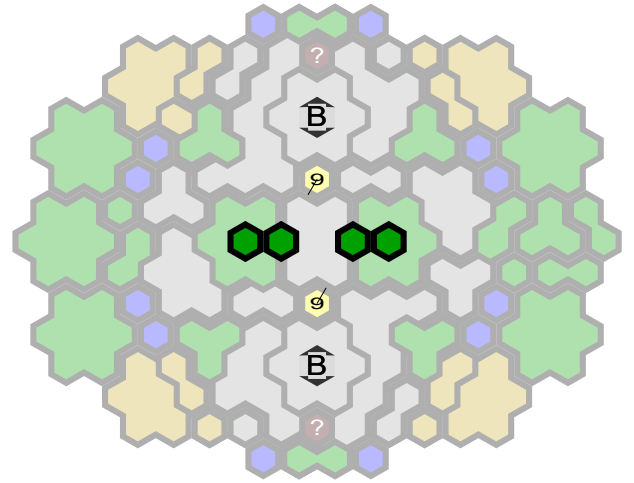

Champions Hill

Author : Sheep

Level : 1

Level : 4

Level : 2

Level : 5

Level : 3

Start

Number of player : 2

Size : 75.79x59.20 cm

This map requires 1/4th Organized Play Terrain Kit.

The map uses two Power Glyphs.