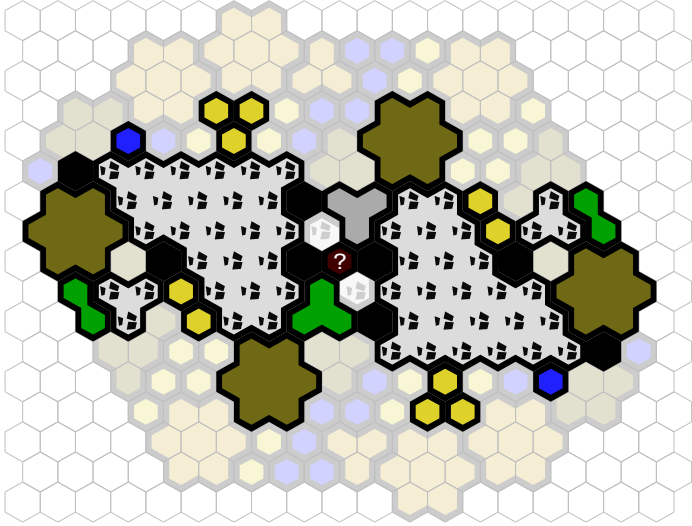

Level : 1

Level : 4

Level : 2

Start

Level : 3

MOKSHA

A map for tournament play; standard 24-hex start zones.

Uses: 1 SotM, 1BftU

Glyphs: 3 of your choice