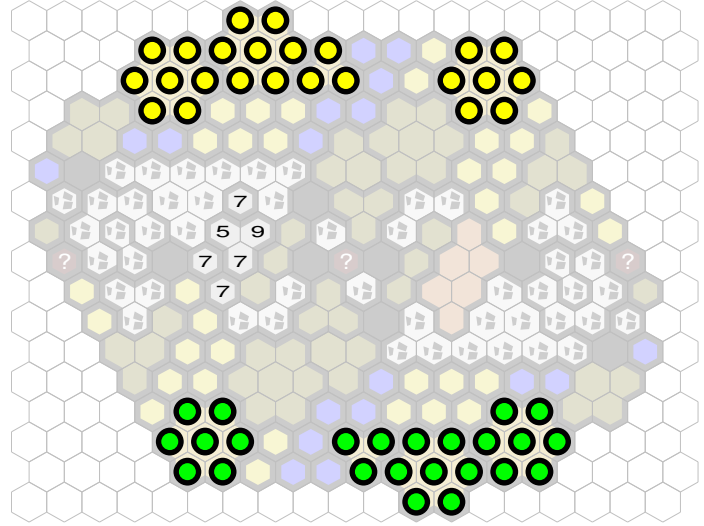

Level : 1

Level : 4

Level : 2

Start

Level : 3

MOKSHA

A map for tournament play; standard 24-hex start zones.

Uses: 1 SotM, 1BftU

Glyphs: 3 of your choice