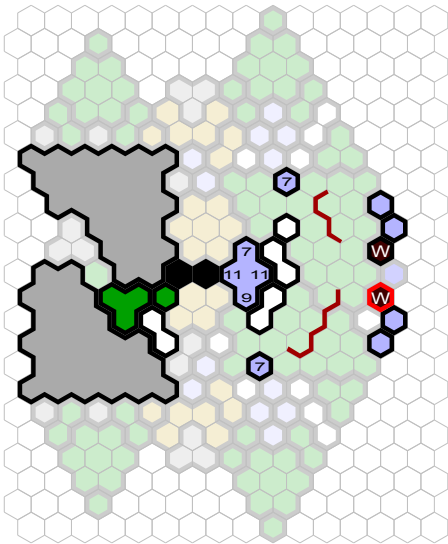

February

Author : BiggaBullfrog

Level : 1

Level : 4

Level : 2

Level : 5

Level : 3

Level : 6

Level : 7

Start

Number of player : 4

Size : 64.65x90.09 cm

Designed for 2v2 games.

1 RotV, 1 BftU, 1 TT

Slippery Ice

2 Wannok (Wound) Glyphs, 1 Treasure Glyph (Brandar) (Recommended Belt of Giant Strength)