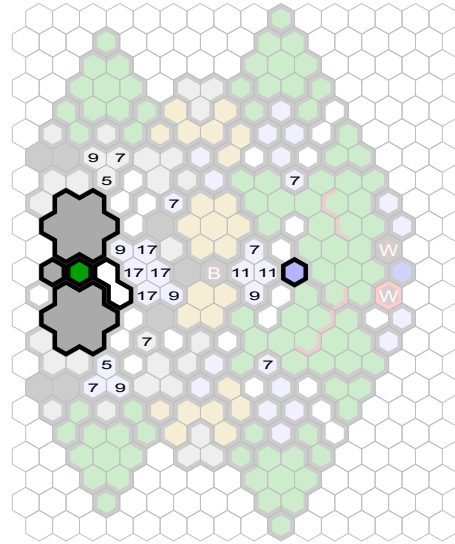

February

Author : BiggaBullfrog

Level : 1

Level : 4

Level : 2

Level : 5

Level : 3

Level : 6

Level : 7

Start

Number of player : 4

Size : 64.65x90.09 cm

Designed for 2v2 games.

1 RotV, 1 BftU, 1 TT

Slippery Ice

2 Wannok (Wound) Glyphs, 1 Treasure Glyph (Brandar) (Recommended Belt of Giant Strength)