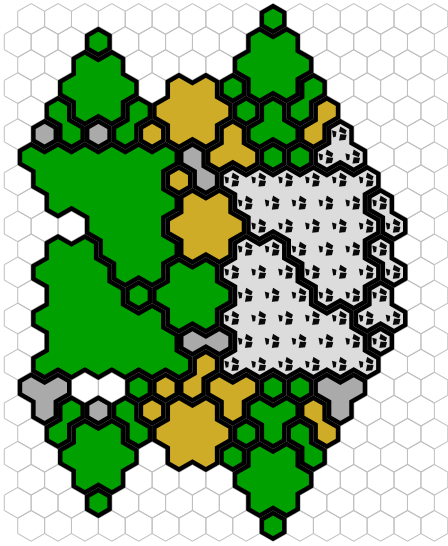

February

Author : BiggaBullfrog

Level : 1

Level : 4

Level : 2

Level : 5

Level : 3

Level : 6

Level : 7

Start

Number of player : 4

Size : 64.65x90.09 cm

Designed for 2v2 games.

1 RotV, 1 BftU, 1 TT

Slippery Ice

2 Wannok (Wound) Glyphs, 1 Treasure Glyph (Brandar) (Recommended Belt of Giant Strength)