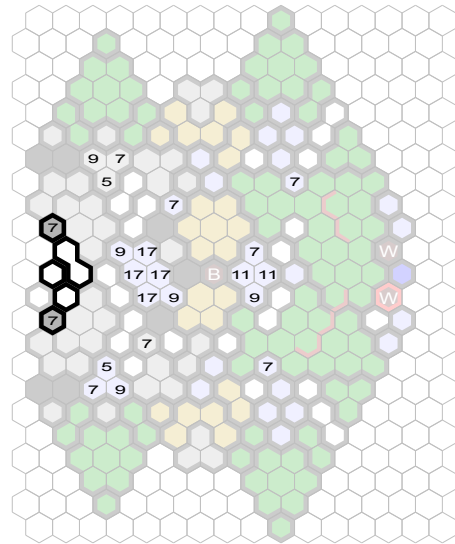

February

Author : BiggaBullfrog

Level : 1

Level : 4

Level : 2

Level : 5

Level : 3

Level : 6

Level : 7

Start

Number of player : 4

Size : 64.65x90.09 cm

Designed for 2v2 games.

1 RotV, 1 BftU, 1 TT

Slippery Ice

2 Wannok (Wound) Glyphs, 1 Treasure Glyph (Brandar) (Recommended Belt of Giant Strength)