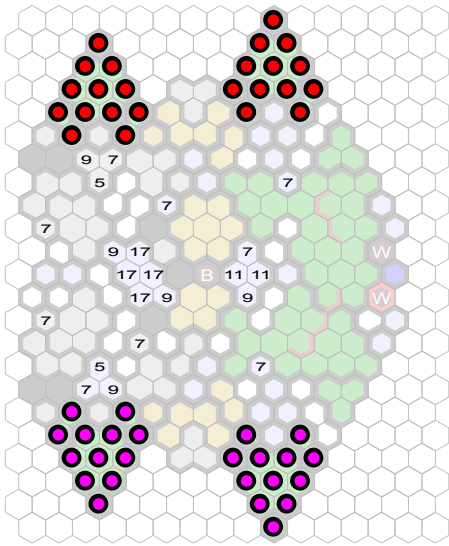

February

Author : BiggaBullfrog

Level : 1

Level : 4

Level : 2

Level : 5

Level : 3

Level : 6

Level : 7

Start

Number of player : 4

Size : 64.65x90.09 cm

Designed for 2v2 games.

1 RotV, 1 BftU, 1 TT

Slippery Ice

2 Wannok (Wound) Glyphs, 1 Treasure Glyph (Brandar) (Recommended Belt of Giant Strength)