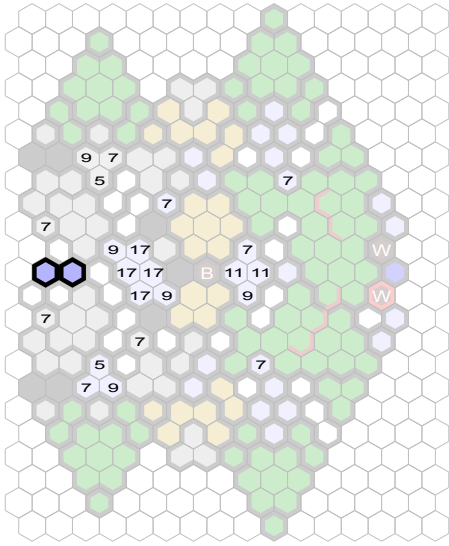

February

Author : BiggaBullfrog

Level : 1

Level : 4

Level : 2

Level : 5

Level : 3

Level : 6

Level : 7

Start

Number of player : 4

Size : 64.65x90.09 cm

Designed for 2v2 games.

1 RotV, 1 BftU, 1 TT

Slippery Ice

2 Wannok (Wound) Glyphs, 1 Treasure Glyph (Brandar) (Recommended Belt of Giant Strength)