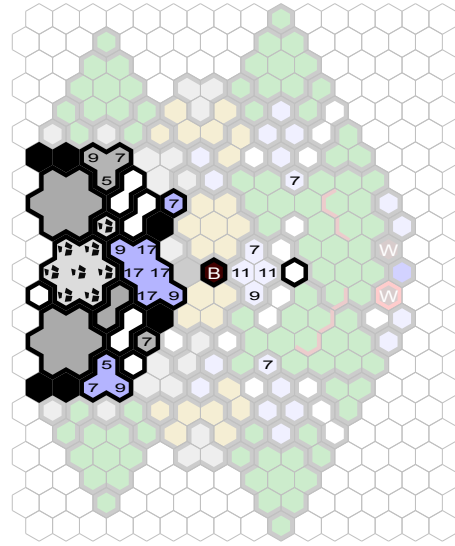

February

Author : BiggaBullfrog

Level : 1

Level : 4

Level : 2

Level : 5

Level : 3

Level : 6

Level : 7

Start

Number of player : 4

Size : 64.65x90.09 cm

Designed for 2v2 games.

1 RotV, 1 BftU, 1 TT

Slippery Ice

2 Wannok (Wound) Glyphs, 1 Treasure Glyph (Brandar) (Recommended Belt of Giant Strength)