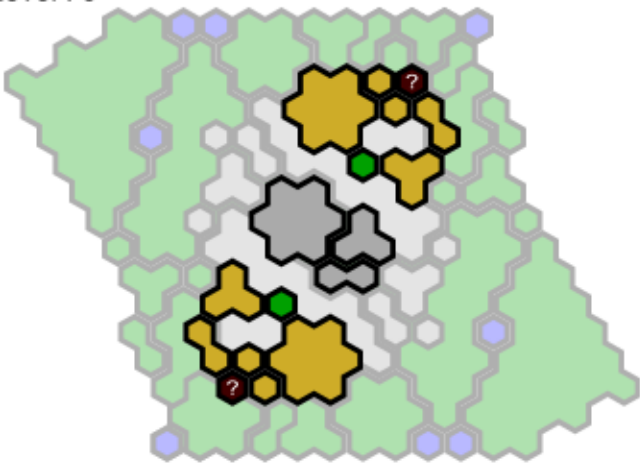

# STONENWORK

BY SHEEP

Level : 1

Level : 4

Level : 2

Level : 5

Level : 3

Start

Number of player : 2

Size : 34.09x24.73 inch

This map requires 1 RotV.

The map uses two Power Glyphs.