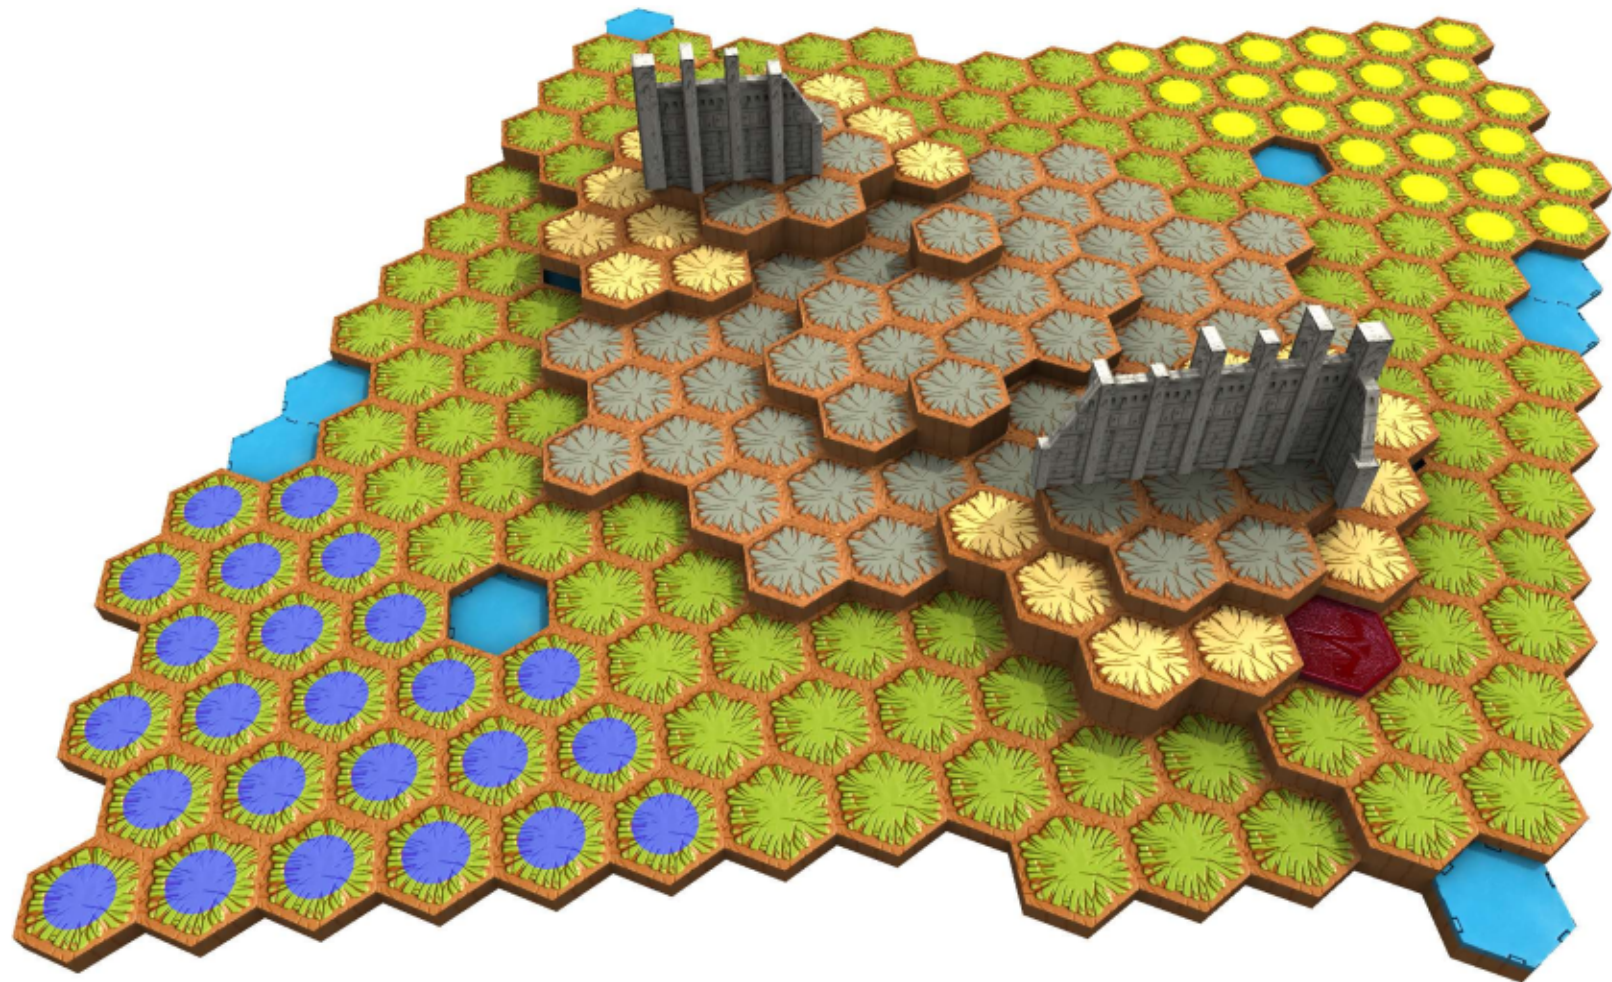

# STONENWORK

BY SHEEP

Level : 1

Level : 4

Level : 2

Level : 5

Level : 3

Start

Number of player : 2

Size : 34.09x24.73 inch

This map requires 1 RotV.

The map uses two Power Glyphs.