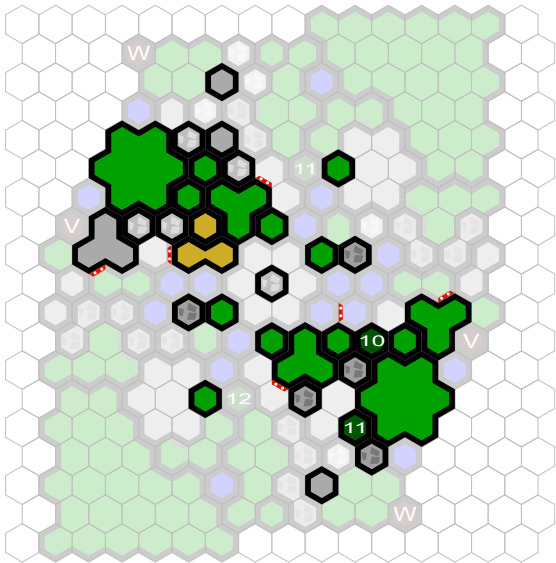

Stalwart

Author : Dignan

Level : 1

Level : 4

Level : 2

Level : 5

Level : 3

Start

Number of player :

Size : 62.42x74.65 cm

A map for two armies of 400-600 points.

Requires: 1 RotV, 1 RttFF, 1 FotA