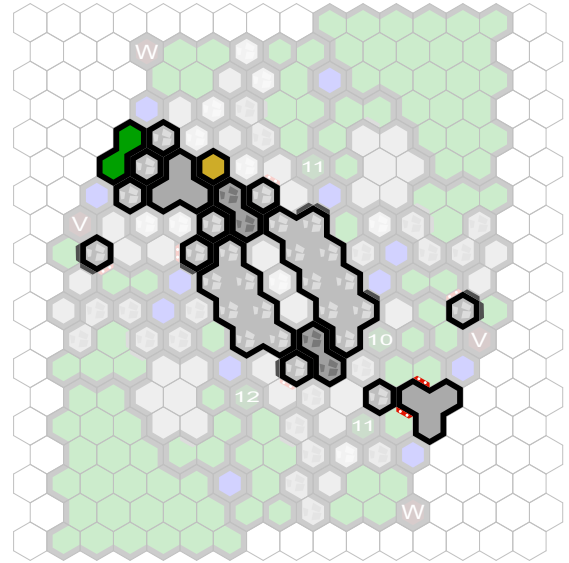

Stalwart

Author : Dignan

Level : 1

Level : 4

Level : 2

Level : 5

Level : 3

Start

Number of player :

Size : 62.42x74.65 cm

A map for two armies of 400-600 points.

Requires: 1 RotV, 1 RttFF, 1 FotA