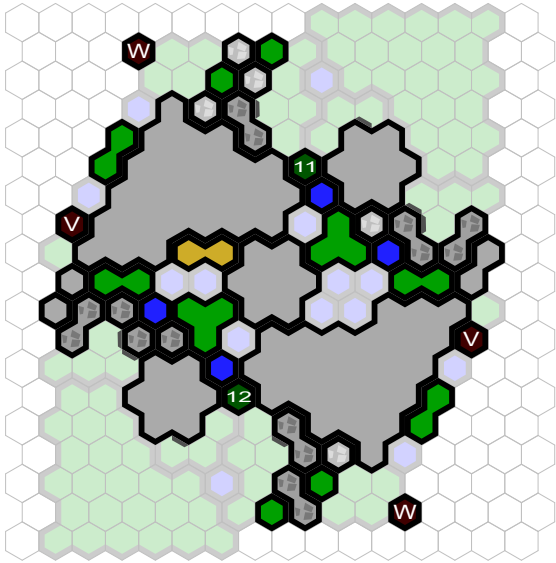

Stalwart

Author : Dignan

Level : 1

Level : 4

Level : 2

Level : 5

Level : 3

Start

Number of player :

Size : 62.42x74.65 cm

A map for two armies of 400-600 points.

Requires: 1 RotV, 1 RttFF, 1 FotA