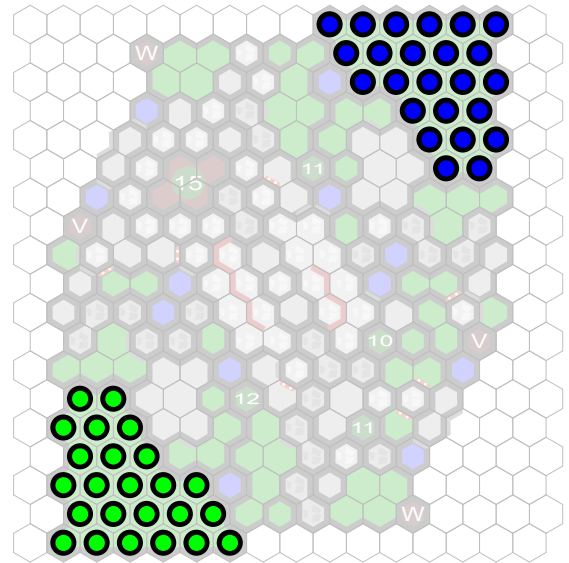

Stalwart

Author : Dignan

Level : 1

Level : 4

Level : 2

Level : 5

Level : 3

Start

Number of player :

Size : 62.42x74.65 cm

A map for two armies of 400-600 points.

Requires: 1 RotV, 1 RttFF, 1 FotA