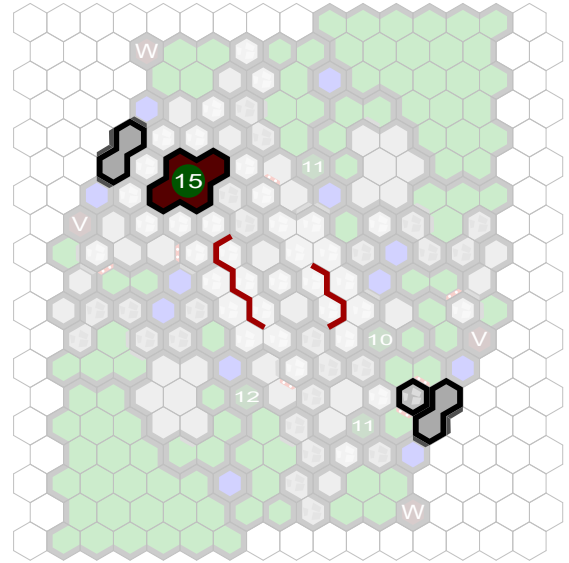

Stalwart

Author : Dignan

Level : 1

Level : 4

Level : 2

Level : 5

Level : 3

Start

Number of player :

Size : 62.42x74.65 cm

A map for two armies of 400-600 points.

Requires: 1 RotV, 1 RttFF, 1 FotA