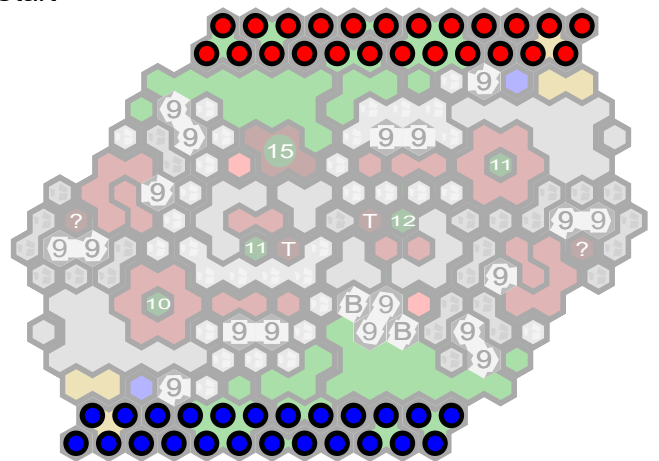

Descendant

Author : heroscaper2010

Level : 1

Level : 4

Level : 2

Level : 5

Level : 3

Start

Number of player : 2

Size : 34.09x24.73 inch

A competitive map requiring 1 RotV, 1 FotA, 1 RttFF, and 1 VW

The map uses two Power Glyphs and two optional Treasure Glyphs.