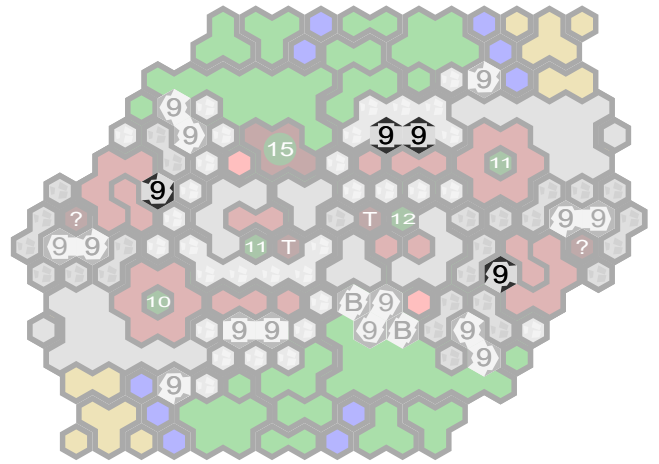

Descendant

Author : heroscaper2010

Level : 1

Level : 4

Level : 2

Level : 5

Level : 3

Start

Number of player : 2

Size : 34.09x24.73 inch

A competitive map requiring 1 RotV, 1 FotA, 1 RttFF, and 1 VW

The map uses two Power Glyphs and two optional Treasure Glyphs.