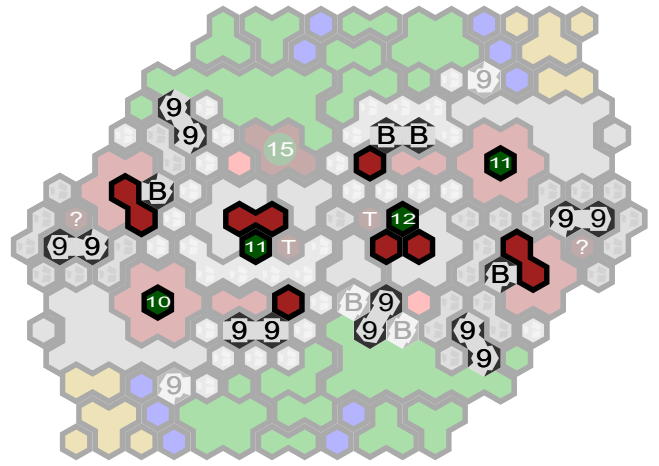

Descendant

Author : heroscaper2010

Level : 1

Level : 4

Level : 2

Level : 5

Level : 3

Start

Number of player : 2

Size : 34.09x24.73 inch

A competitive map requiring 1 RotV, 1 FotA, 1 RttFF, and 1 VW

The map uses two Power Glyphs and two optional Treasure Glyphs.