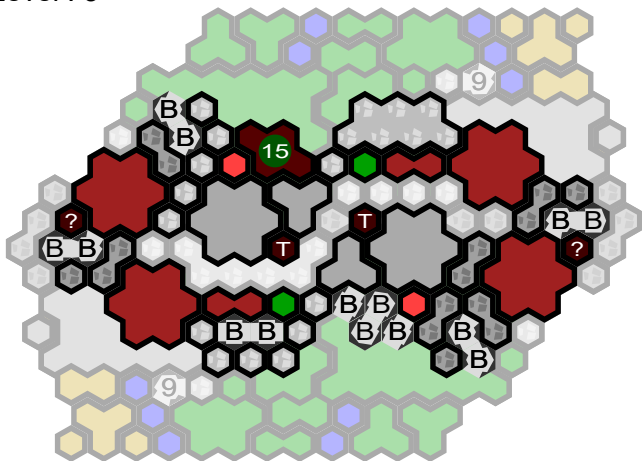

Descendant

Author : heroscaper2010

Level : 1

Level : 4

Level : 2

Level : 5

Level : 3

Start

Number of player : 2

Size : 34.09x24.73 inch

A competitive map requiring 1 RotV, 1 FotA, 1 RttFF, and 1 VW

The map uses two Power Glyphs and two optional Treasure Glyphs.