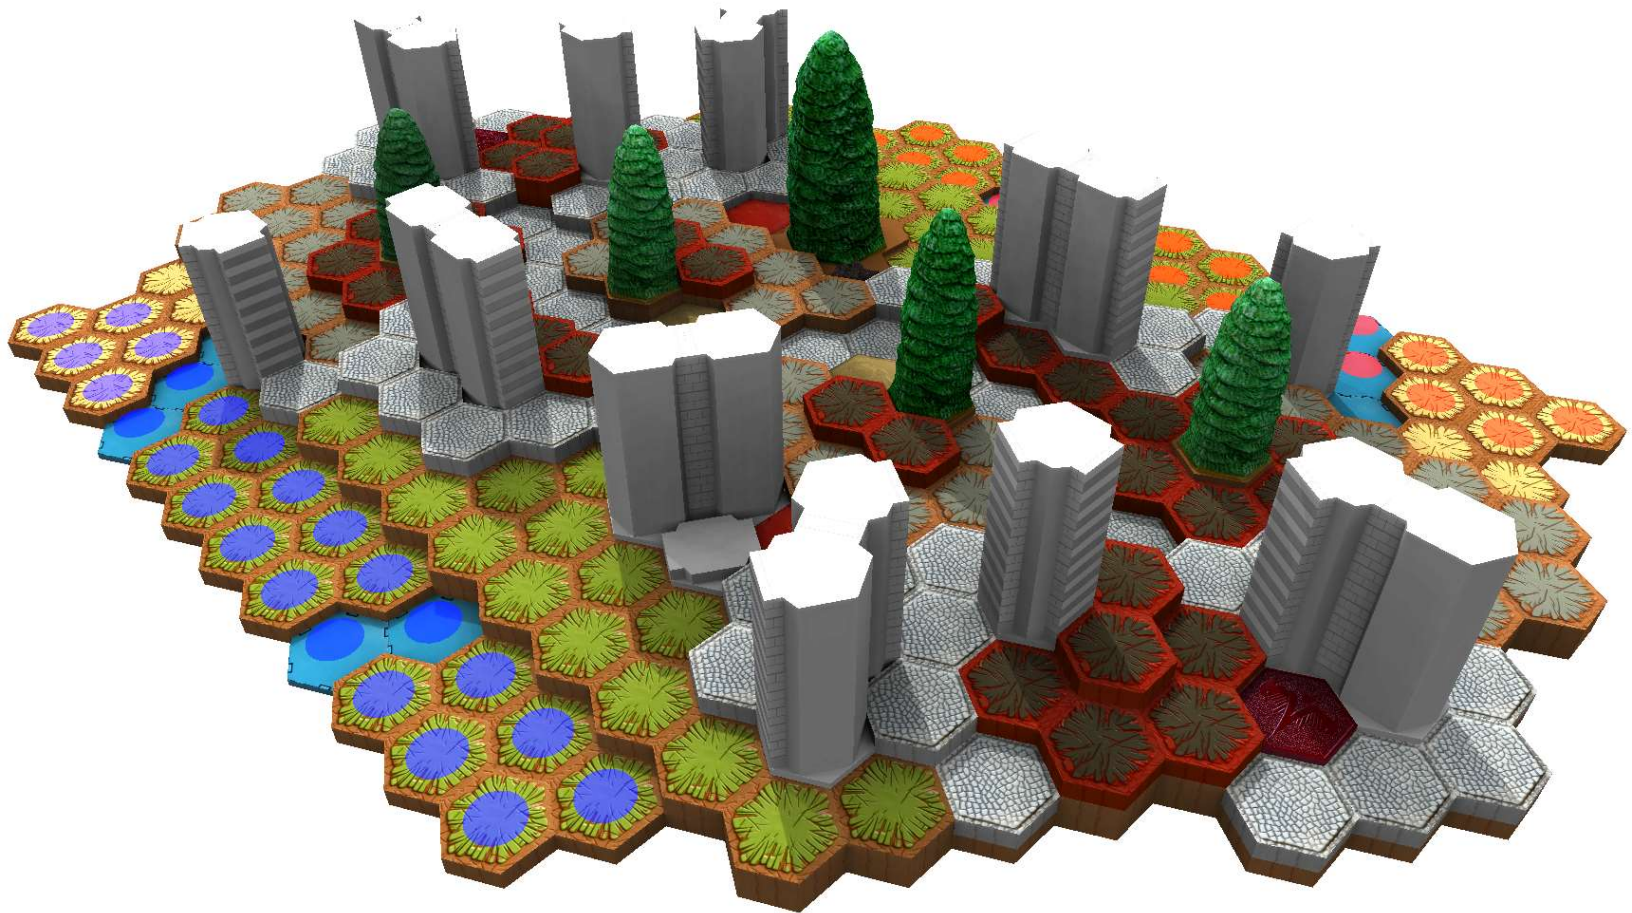

Descendant

Author : heroscaper2010

Level : 1

Level : 4

Level : 2

Level : 5

Level : 3

Start

Number of player : 2

Size : 34.09x24.73 inch

A competitive map requiring 1 RotV, 1 FotA, 1 RttFF, and 1 VW

The map uses two Power Glyphs and two optional Treasure Glyphs.