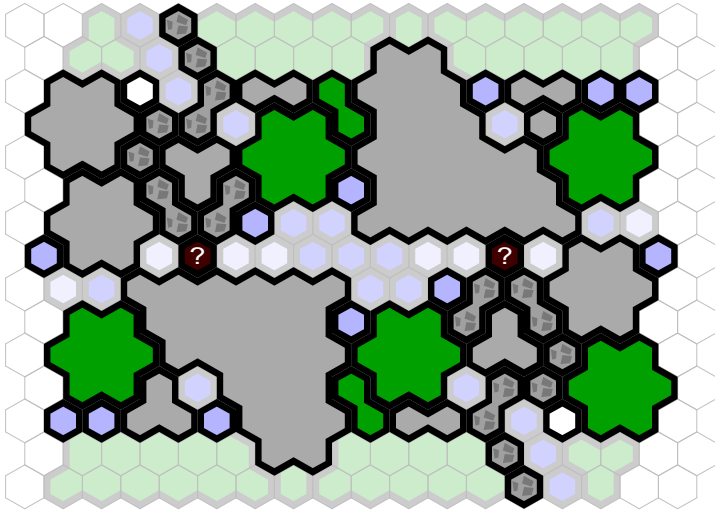

Deadlock

Author : Dignan

Level : 1

Level : 4

Level : 2

Start

Level : 3

Number of player : 2

Size : 75.79x59.20 cm

A map for 2 armies of 400-600 points.

Requires:

1 RotV

1 TT

1 RttFF