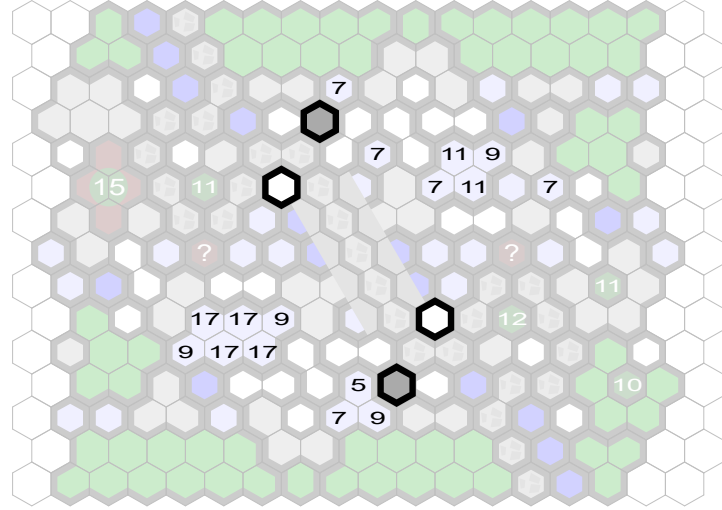

Deadlock

Author : Dignan

Level : 1

Level : 4

Level : 2

Start

Level : 3

Number of player : 2

Size : 75.79x59.20 cm

A map for 2 armies of 400-600 points.

Requires:

1 RotV

1 TT

1 RttFF