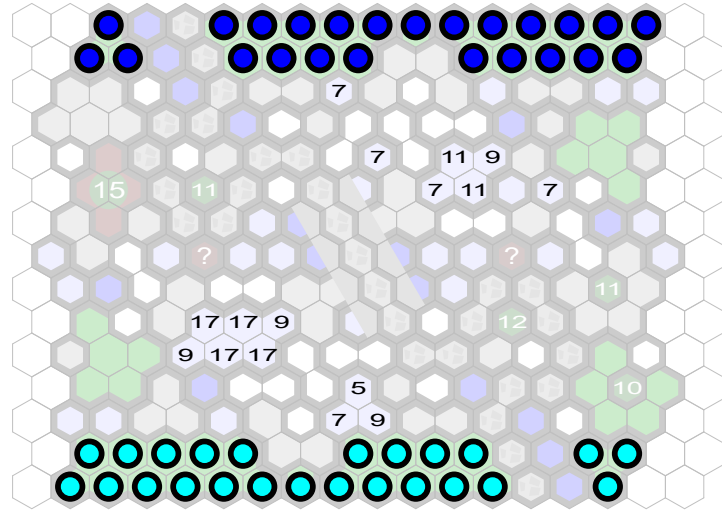

Deadlock

Author : Dignan

Level : 1

Level : 4

Level : 2

Start

Level : 3

Number of player : 2

Size : 75.79x59.20 cm

A map for 2 armies of 400-600 points.

Requires:

1 RotV

1 TT

1 RttFF