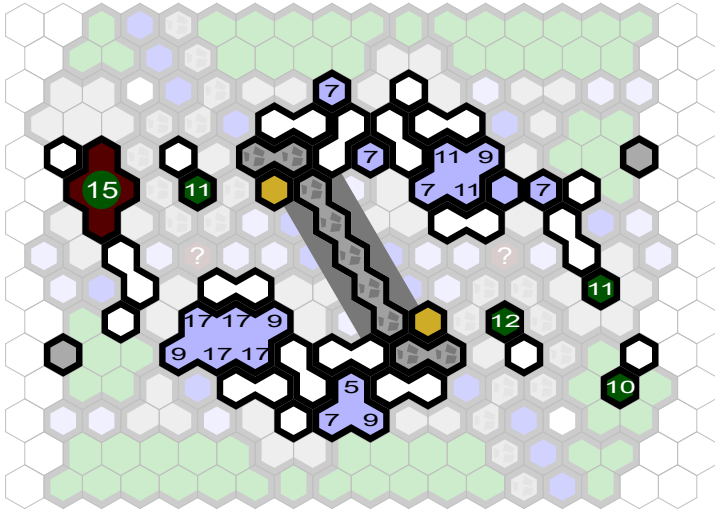

Deadlock

Author : Dignan

Level : 1

Level : 4

Level : 2

Start

Level : 3

Number of player : 2

Size : 75.79x59.20 cm

A map for 2 armies of 400-600 points.

Requires:

1 RotV

1 TT

1 RttFF