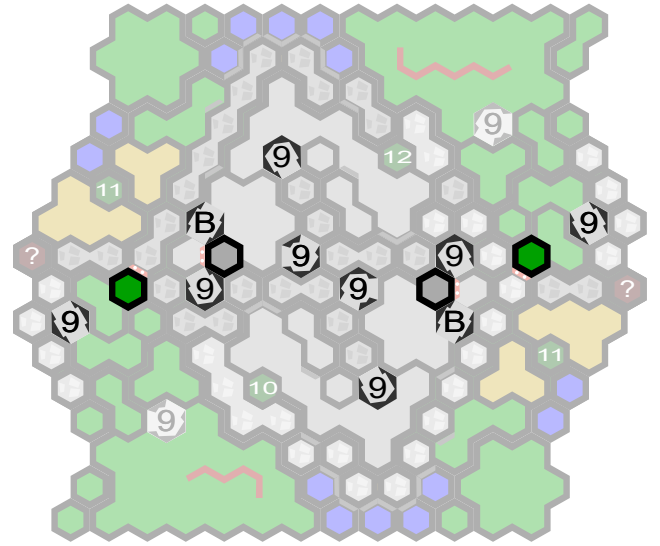

Asylum

Author : heroscaper2010

Level : 1

Level : 4

Level : 2

Level : 5

Level : 3

Start

Number of player : 2

Size : 28.85x24.73 inch

This map requires 1 RotV, 1 FotA, and 1 RttFF.

The map uses two Power Glyphs.