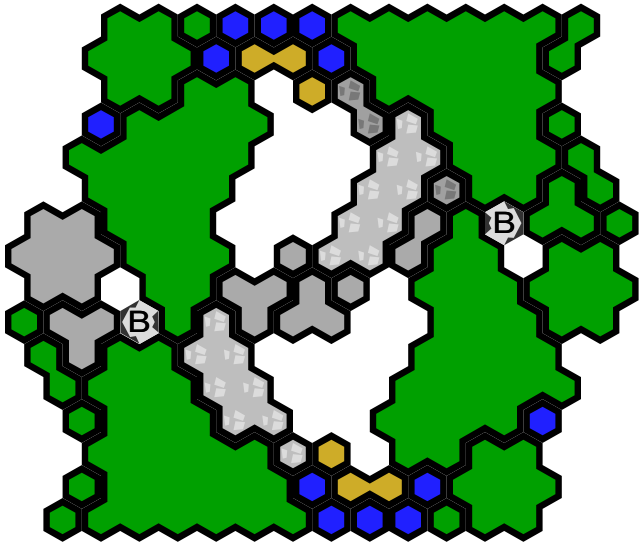

Asylum

Author : heroscaper2010

Level : 1

Level : 4

Level : 2

Level : 5

Level : 3

Start

Number of player : 2

Size : 28.85x24.73 inch

This map requires 1 RotV, 1 FotA, and 1 RttFF.

The map uses two Power Glyphs.