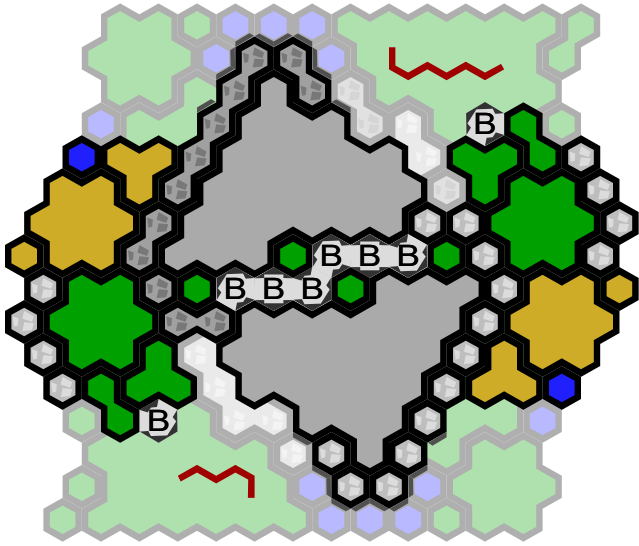

Asylum

Author : heroscaper2010

Level : 1

Level : 4

Level : 2

Level : 5

Level : 3

Start

Number of player : 2

Size : 28.85x24.73 inch

This map requires 1 RotV, 1 FotA, and 1 RttFF.

The map uses two Power Glyphs.