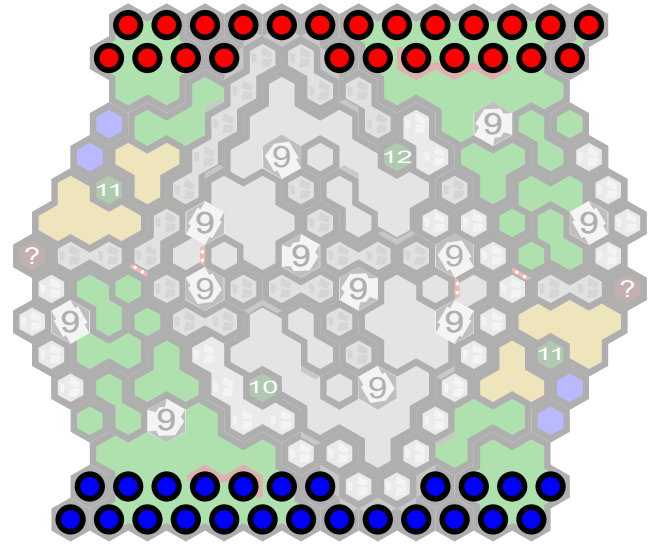

Asylum

Author : heroscaper2010

Level : 1

Level : 4

Level : 2

Level : 5

Level : 3

Start

Number of player : 2

Size : 28.85x24.73 inch

This map requires 1 RotV, 1 FotA, and 1 RttFF.

The map uses two Power Glyphs.