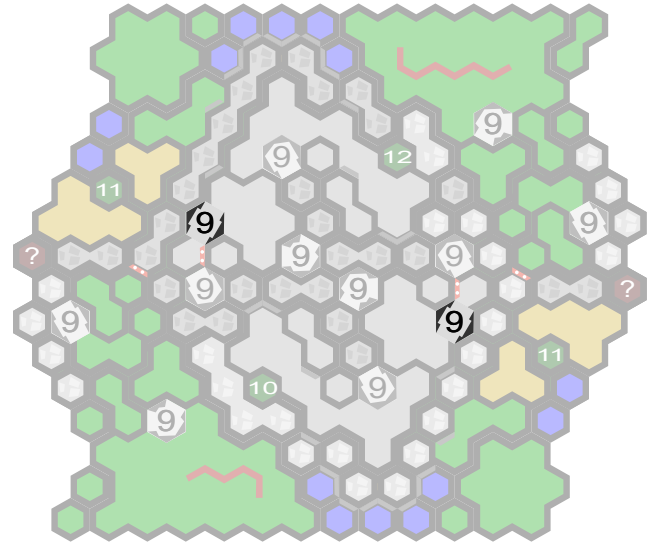

Asylum

Author : heroscaper2010

Level : 1

Level : 4

Level : 2

Level : 5

Level : 3

Start

Number of player : 2

Size : 28.85x24.73 inch

This map requires 1 RotV, 1 FotA, and 1 RttFF.

The map uses two Power Glyphs.