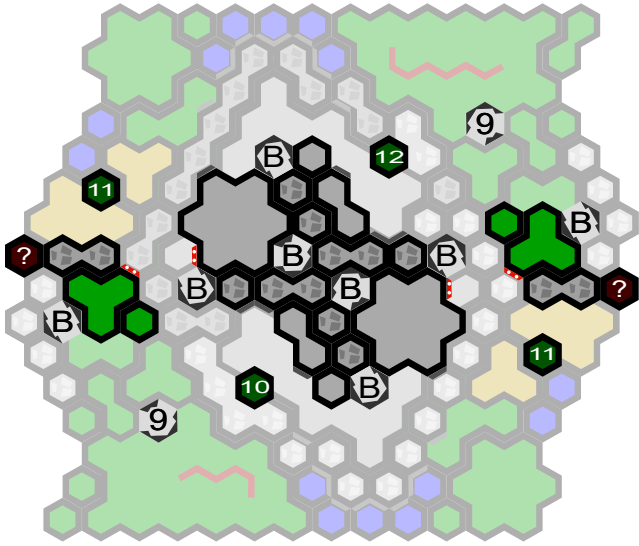

Asylum

Author : heroscaper2010

Level : 1

Level : 4

Level : 2

Level : 5

Level : 3

Start

Number of player : 2

Size : 28.85x24.73 inch

This map requires 1 RotV, 1 FotA, and 1 RttFF.

The map uses two Power Glyphs.